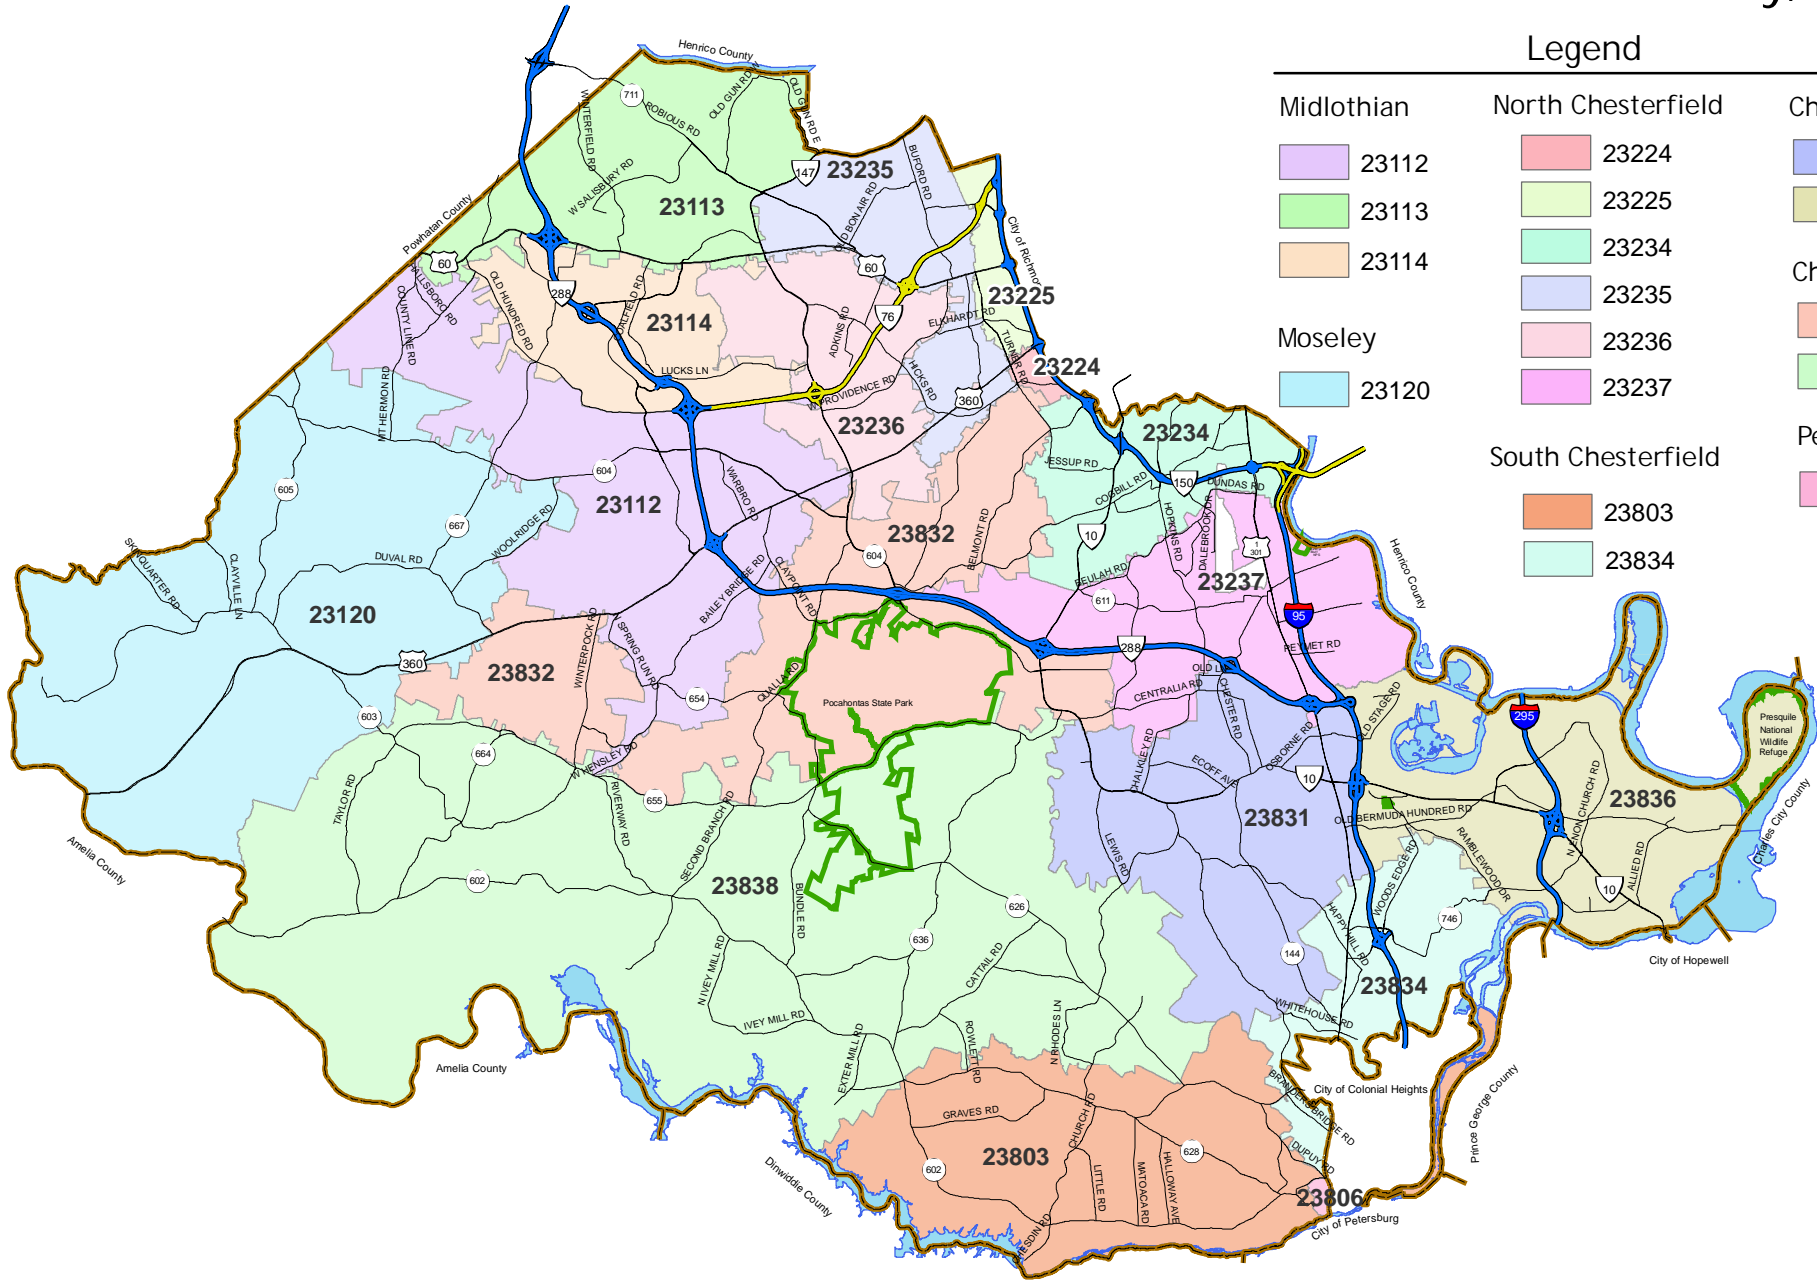

# Chesterfield County, V.A.

## Legend

Midlothian	North Chesterfield	Chester
23112	23224	23831
23113	23225	23836
23114	23234	Chesterfield
	23235	23832
Moseley	23236	23838
23120	23237	Petersburg
		23806
	South Chesterfield	
	23803	
	23834	

**DISCLAIMER:**  
 CHESTERFIELD COUNTY ASSUMES NO LEGAL RESPONSIBILITY FOR THE INFORMATION CONTAINED ON THIS MAP. THIS MAP IS NOT TO BE USED FOR LAND CONVEYANCE. HORIZONTAL DATA IS BASED ON THE VA STATE PLANE COORDINATE SYSTEM, NAD83. TOPOGRAPHIC INFORMATION IS BASED ON 1989 PHOTOGRAMMETRY, NAV29.