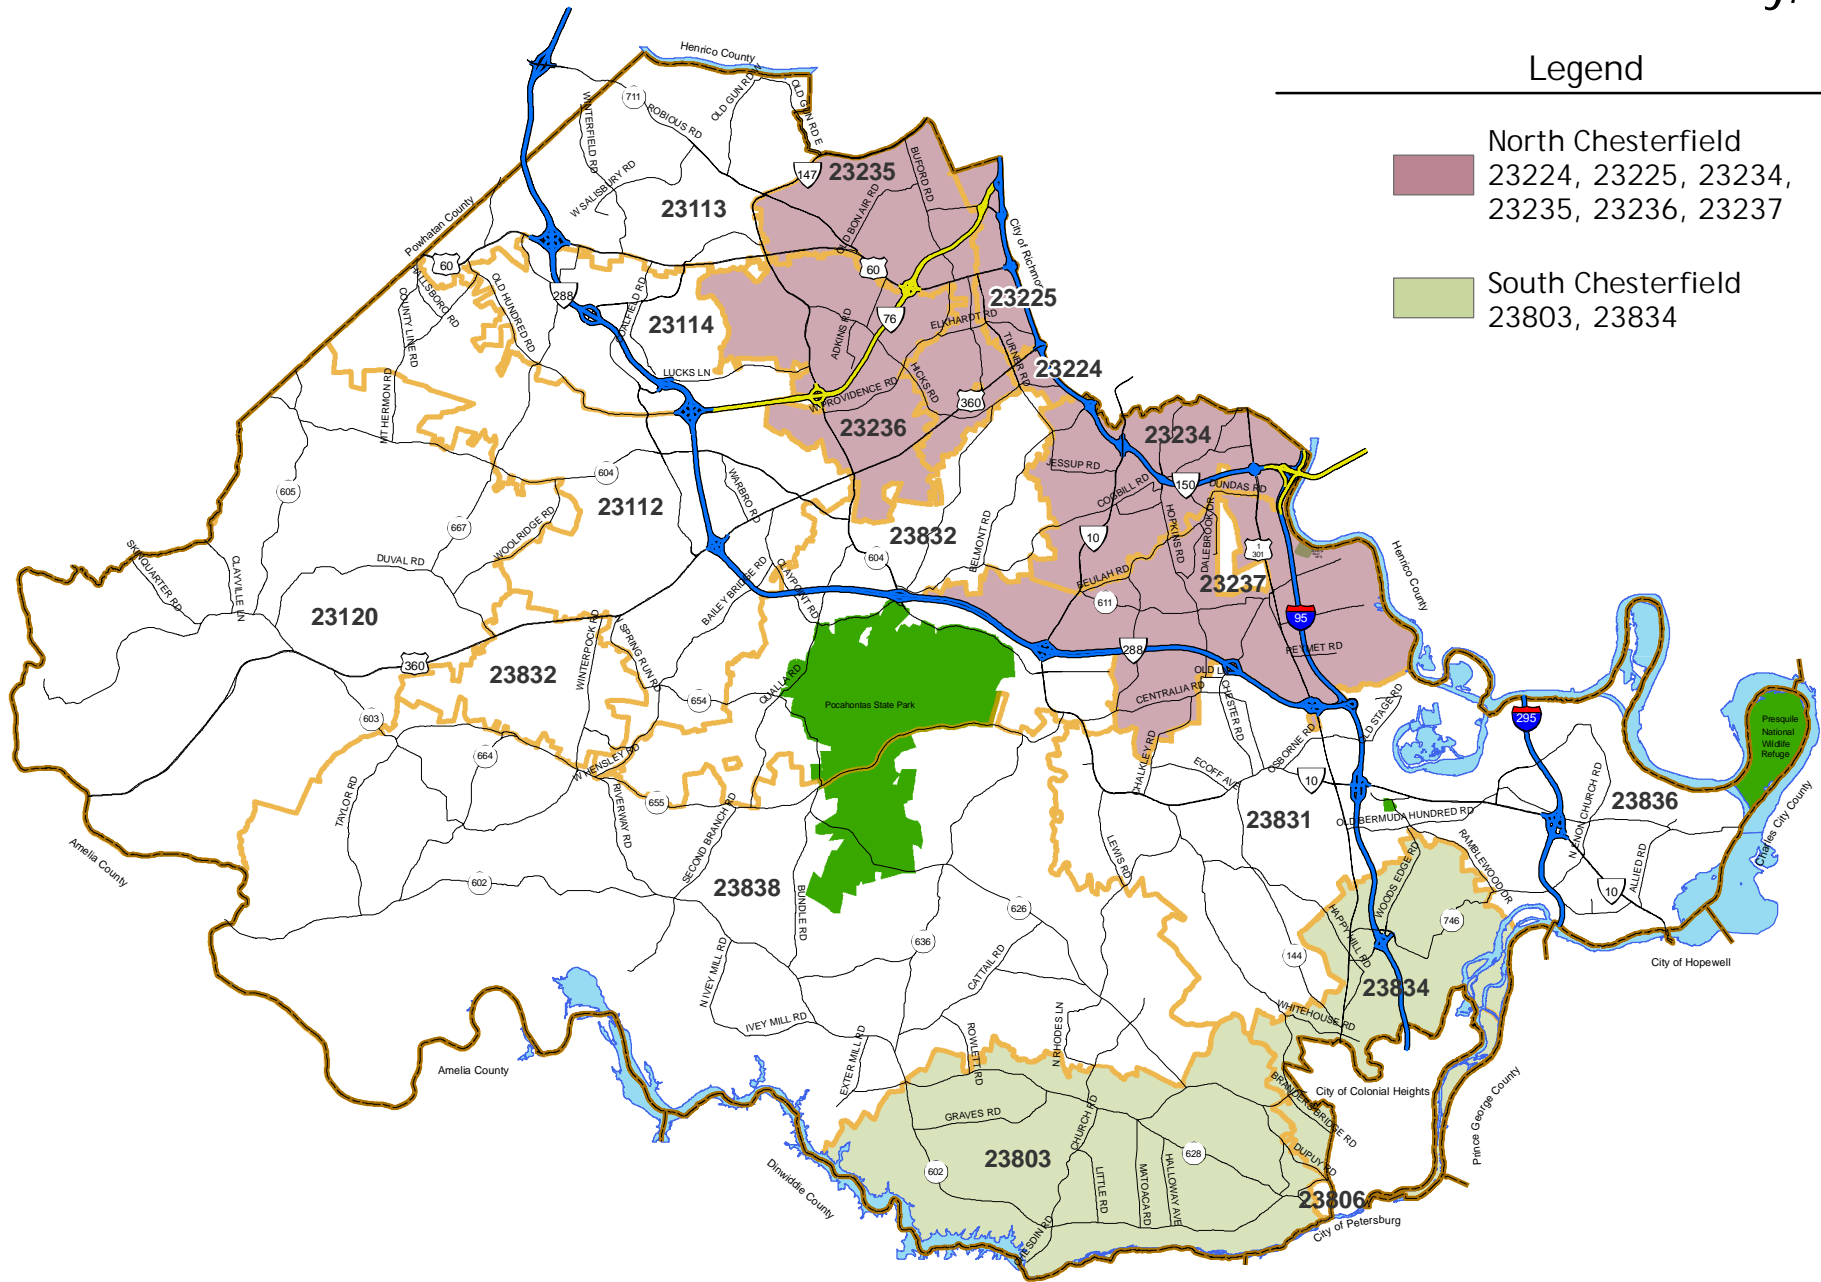

# Chesterfield County, V.A.

## Legend

- North Chesterfield  
 23224, 23225, 23234,  
 23235, 23236, 23237
  
- South Chesterfield  
 23803, 23834

**DISCLAIMER:**  
 CHESTERFIELD COUNTY ASSUMES NO LEGAL RESPONSIBILITY FOR THE INFORMATION CONTAINED ON THIS MAP. THIS MAP IS NOT TO BE USED FOR LAND CONVEYANCE. HORIZONTAL DATA IS BASED ON THE VA STATE PLANE COORDINATE SYSTEM, NAD83. TOPOGRAPHIC INFORMATION IS BASED ON 1989 PHOTOGRAMMETRY, NAV29.