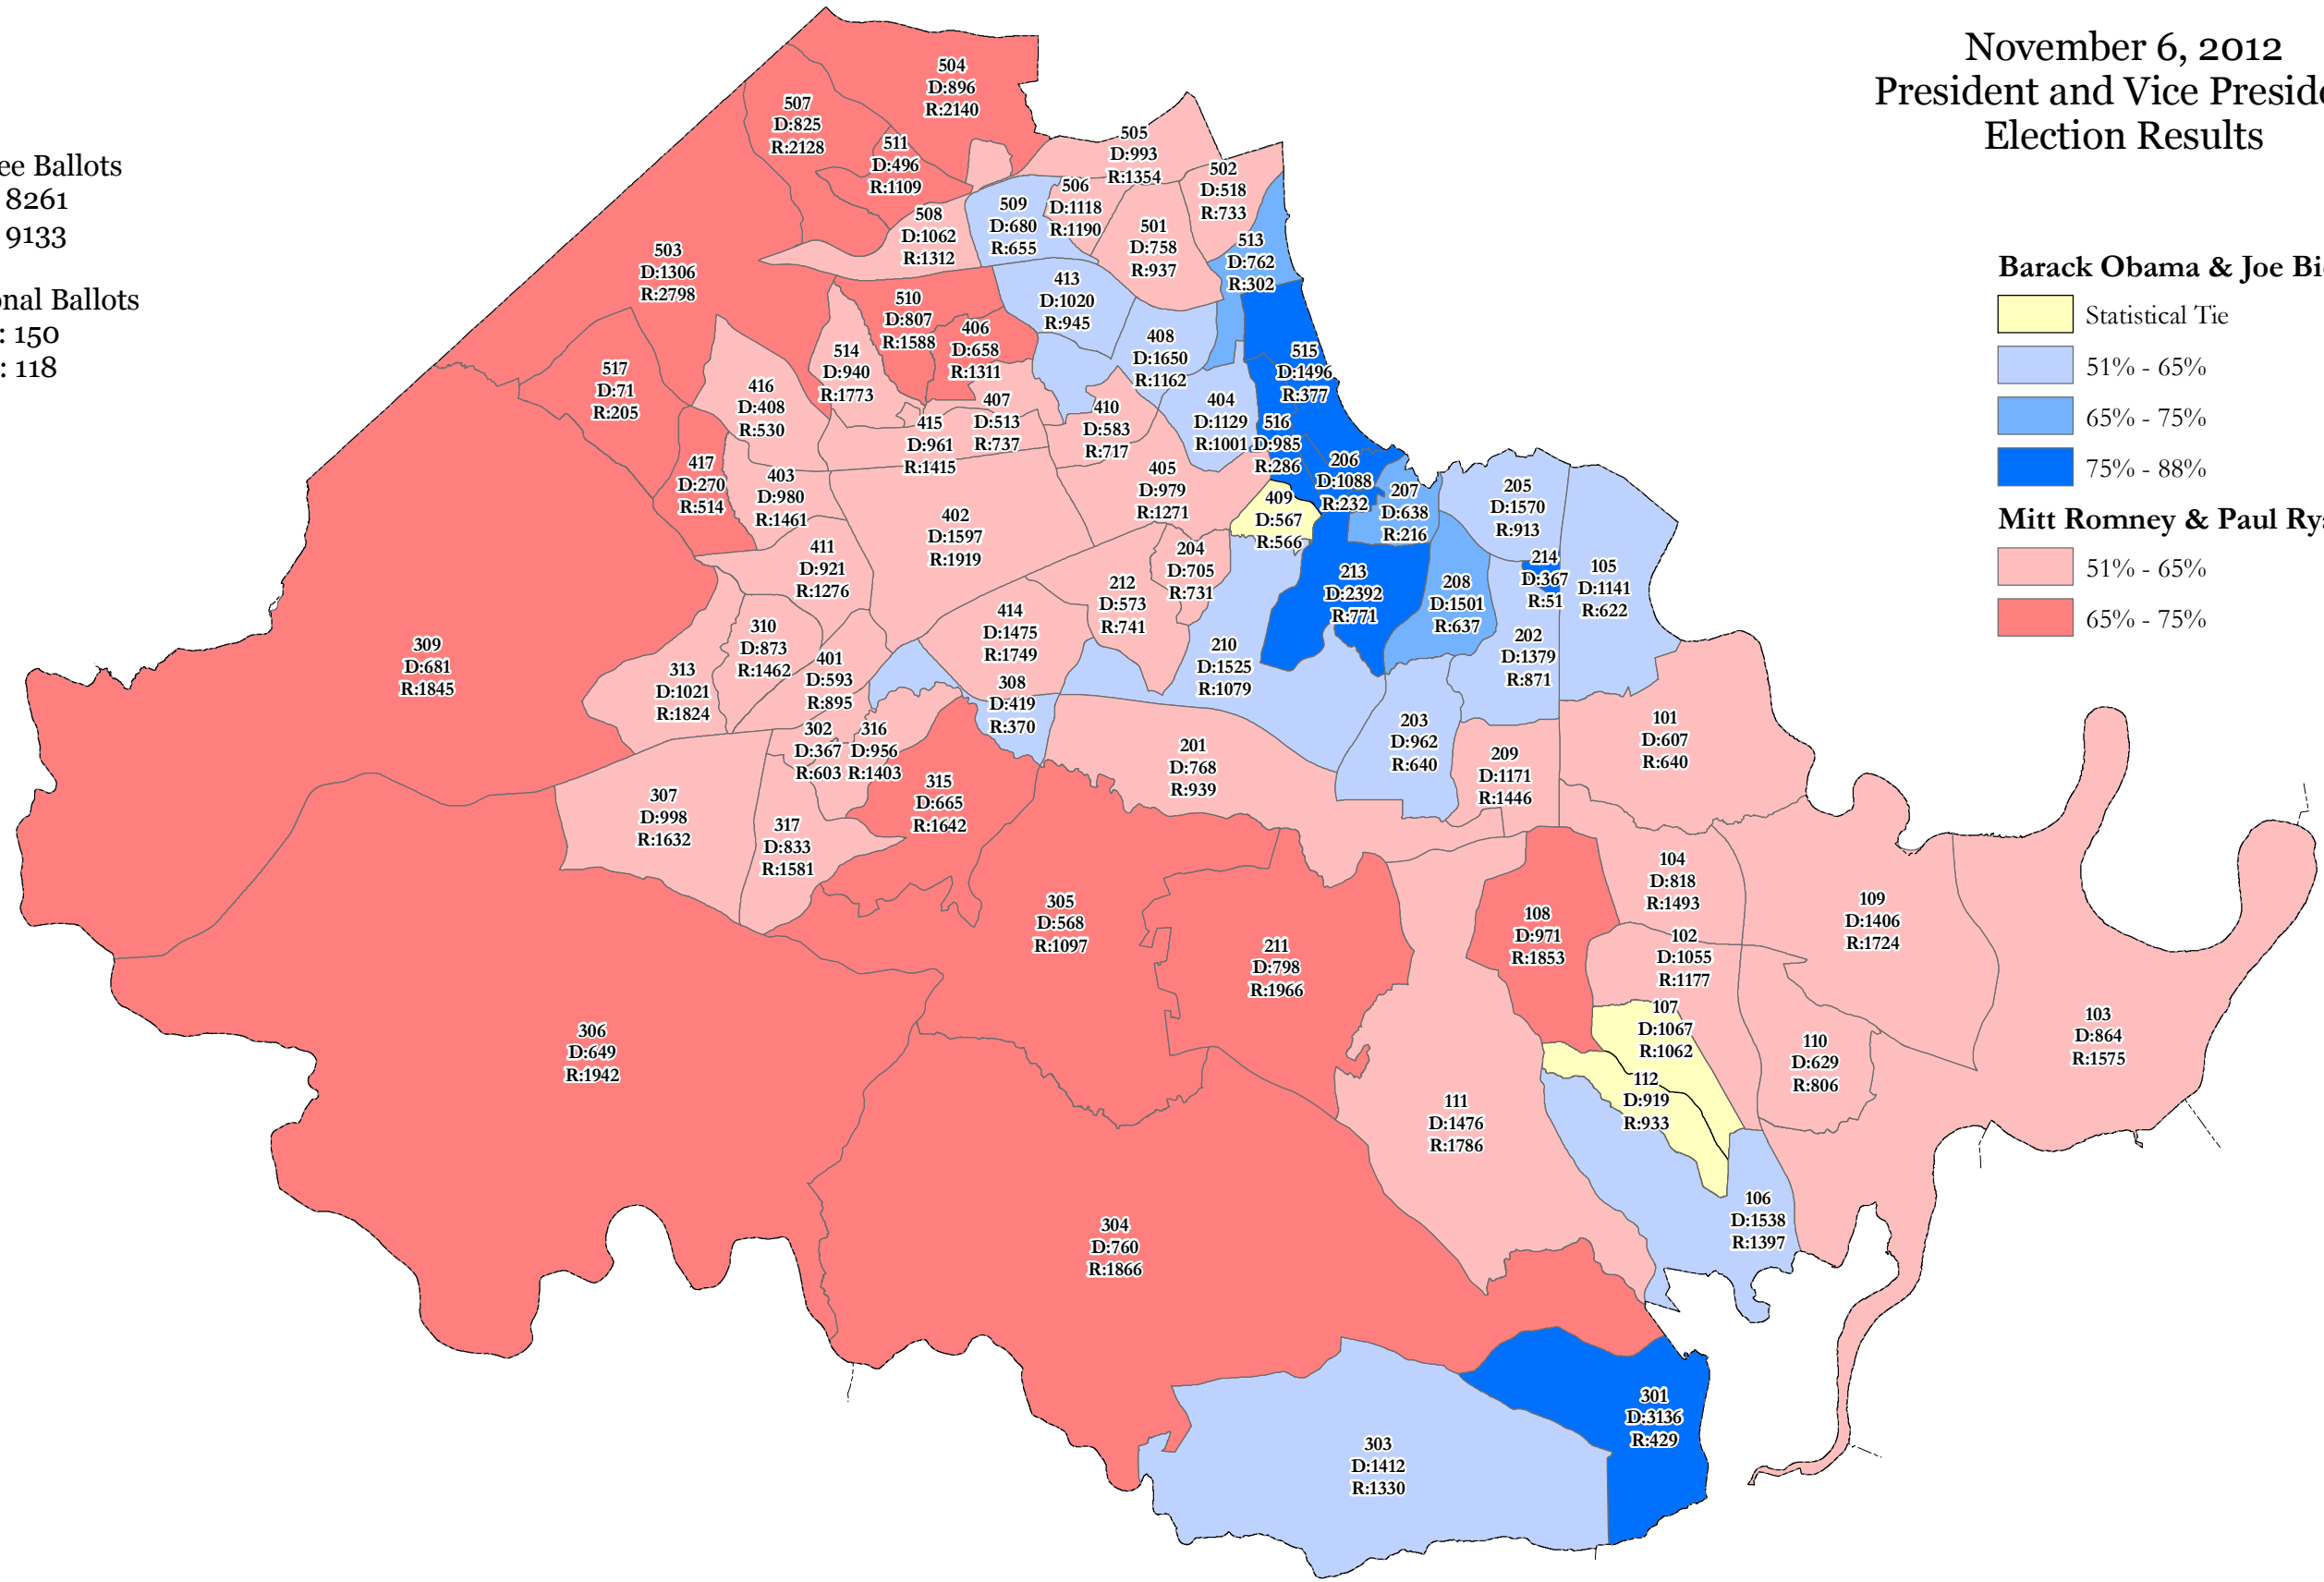

Map of Chesterfield County

November 6, 2012 President and Vice President Election Results

Absentee Ballots
D: 8261
R: 9133

Provisional Ballots
D: 150
R: 118

Barack Obama & Joe Biden

Mitt Romney & Paul Ryan

Copyright © 2012 Chesterfield County, Virginia
2002 Aerial Imagery - Public Domain
Printed by ESRI™ ArcGIS™

Chesterfield County assumes no legal responsibility for the information contained on this map. This map is not to be used for land conveyance. Horizontal data is based on the VA State Plane Coordinate system, NAD83. Topographic information is based on 1989 photogrammetry, NAV29.