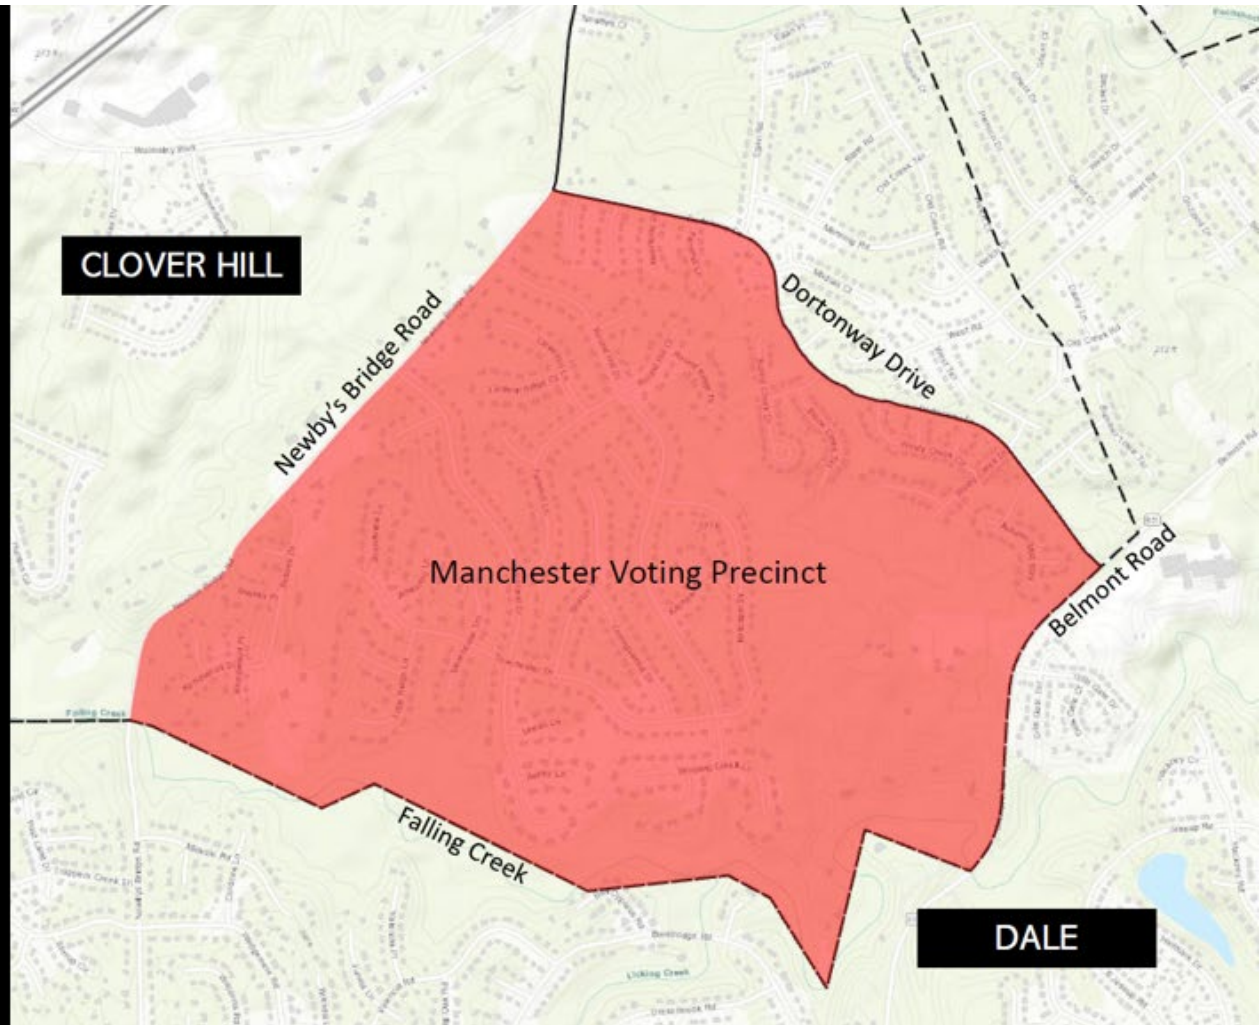

PLAN B

Proposed Redistricting Map

- Bermuda District
- Clover Hill District
- Dale District
- Matoaca District
- Midlothian District
- Proposed Adjustments
- Proposed Magisterial District Boundaries

**Dale addition
from
Midlothian**

**Dale addition
from
Clover Hill**

Clover Hill addition from Matoaca

Midlothian addition from Matoaca