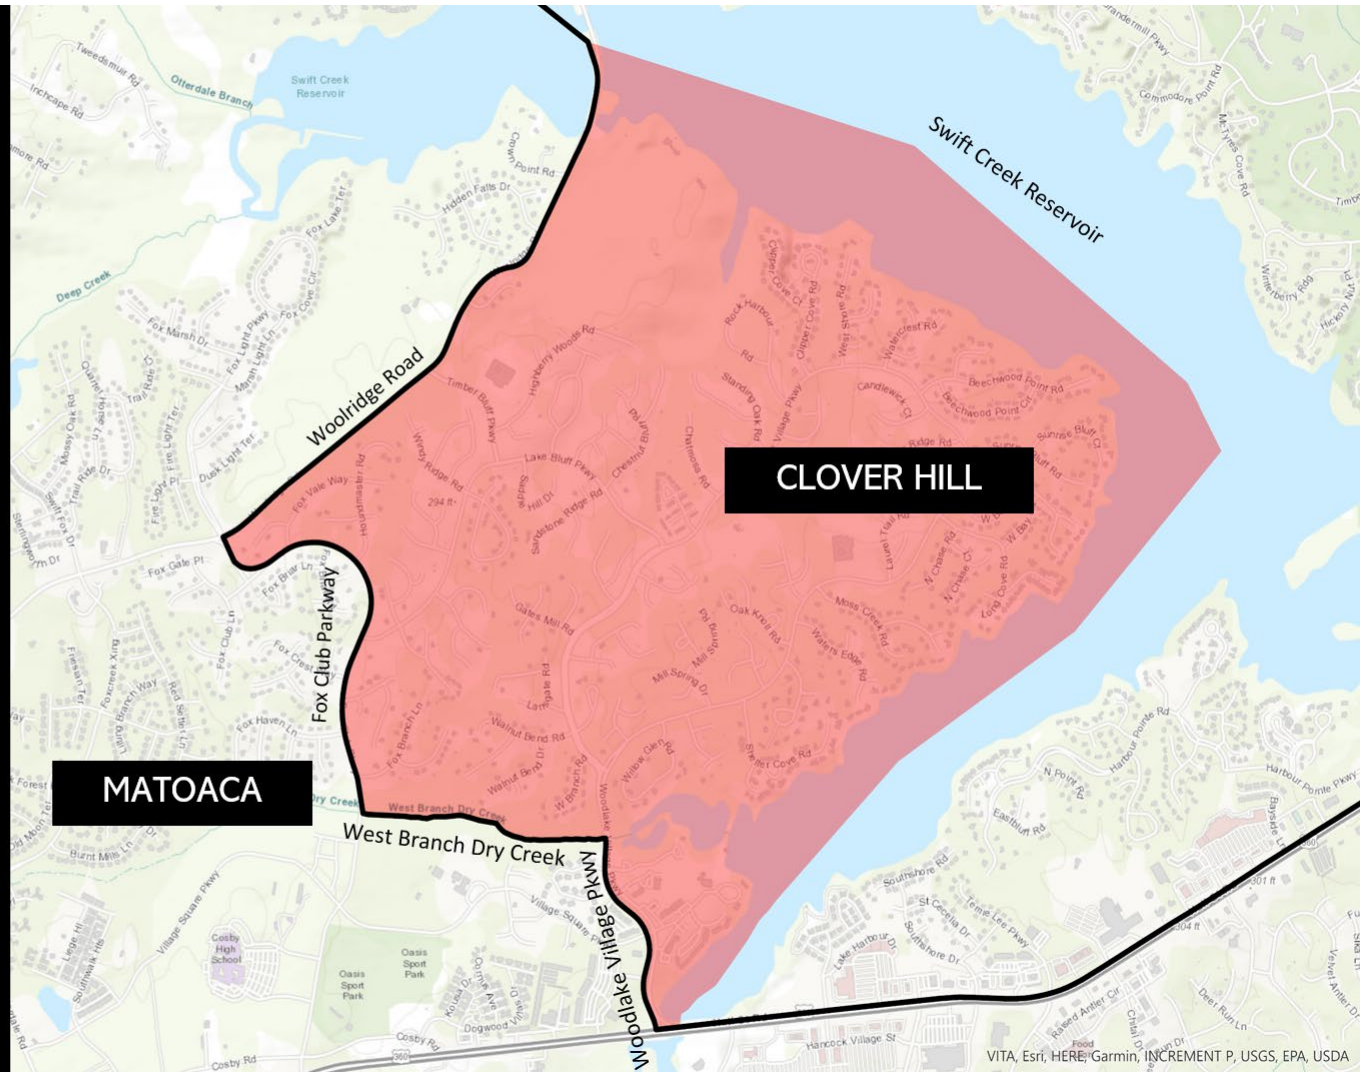

PLAN B

Proposed Redistricting Map

- Bermuda District
- Clover Hill District
- Dale District
- Matoaca District
- Midlothian District
- Proposed Adjustments
- Proposed Magisterial District Boundaries

**Dale addition
from
Midlothian**

**Dale addition
from
Clover Hill**

Clover Hill addition from Matoaca

Midlothian addition from Matoaca