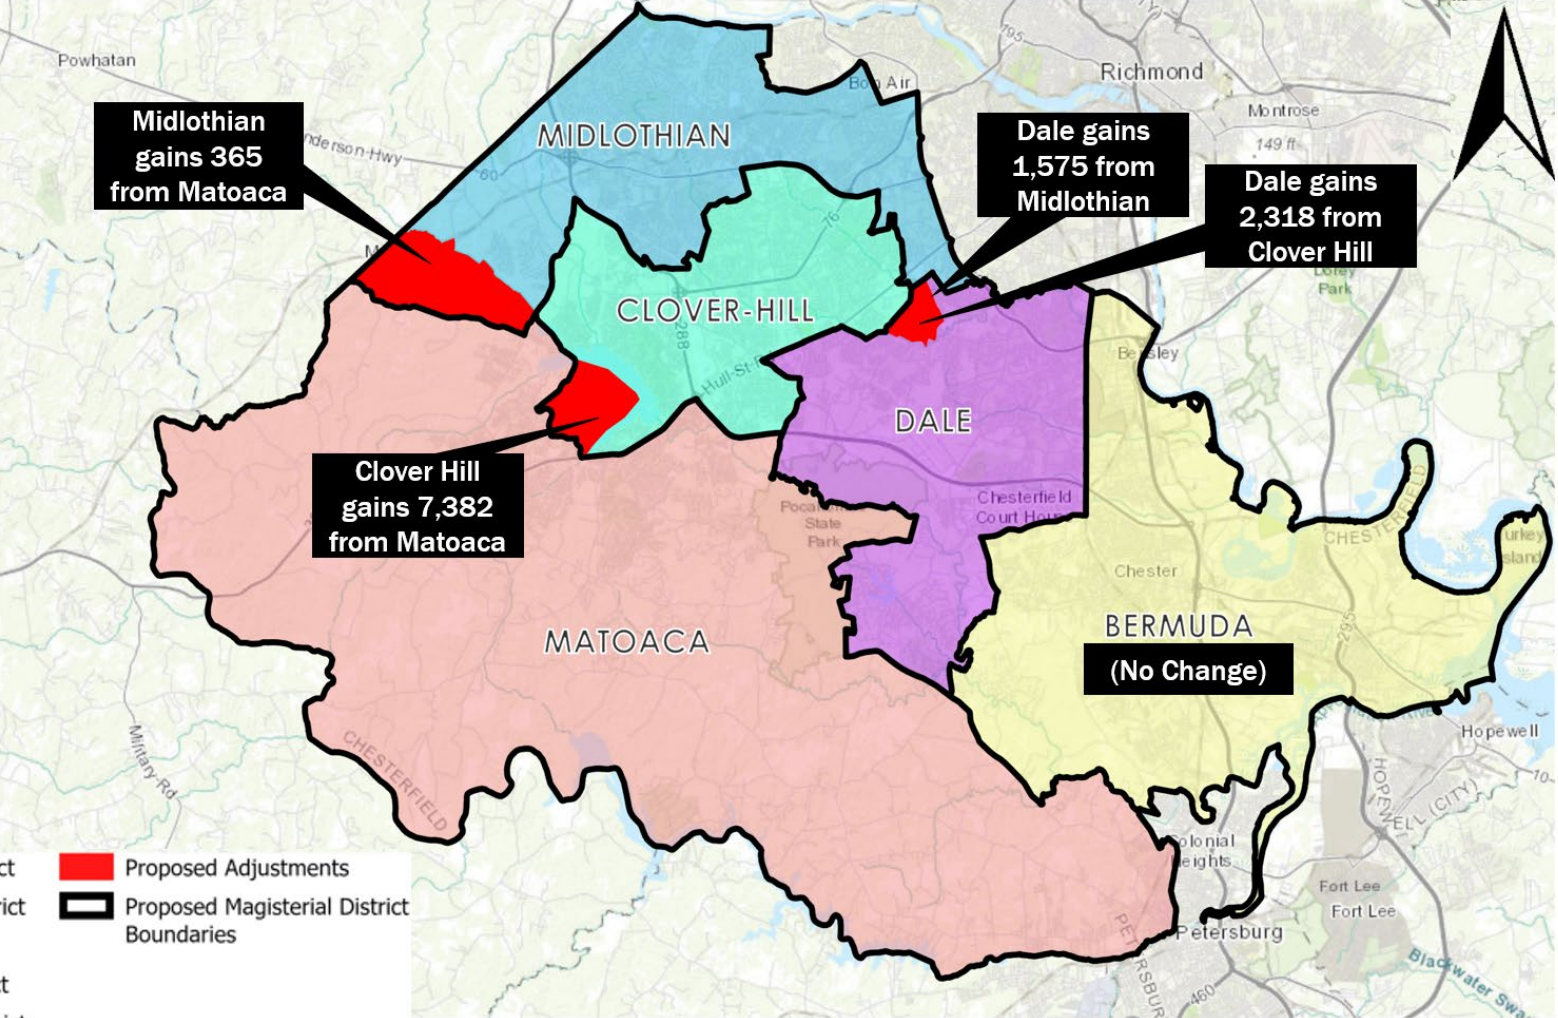

PLAN B

Proposed Redistricting Map

- Bermuda District
- Clover Hill District
- Dale District
- Matoaca District
- Midlothian District
- Proposed Adjustments
- Proposed Magisterial District Boundaries

**Dale addition
from
Midlothian**

**Dale addition
from
Clover Hill**

Clover Hill addition from Matoaca

Midlothian addition from Matoaca