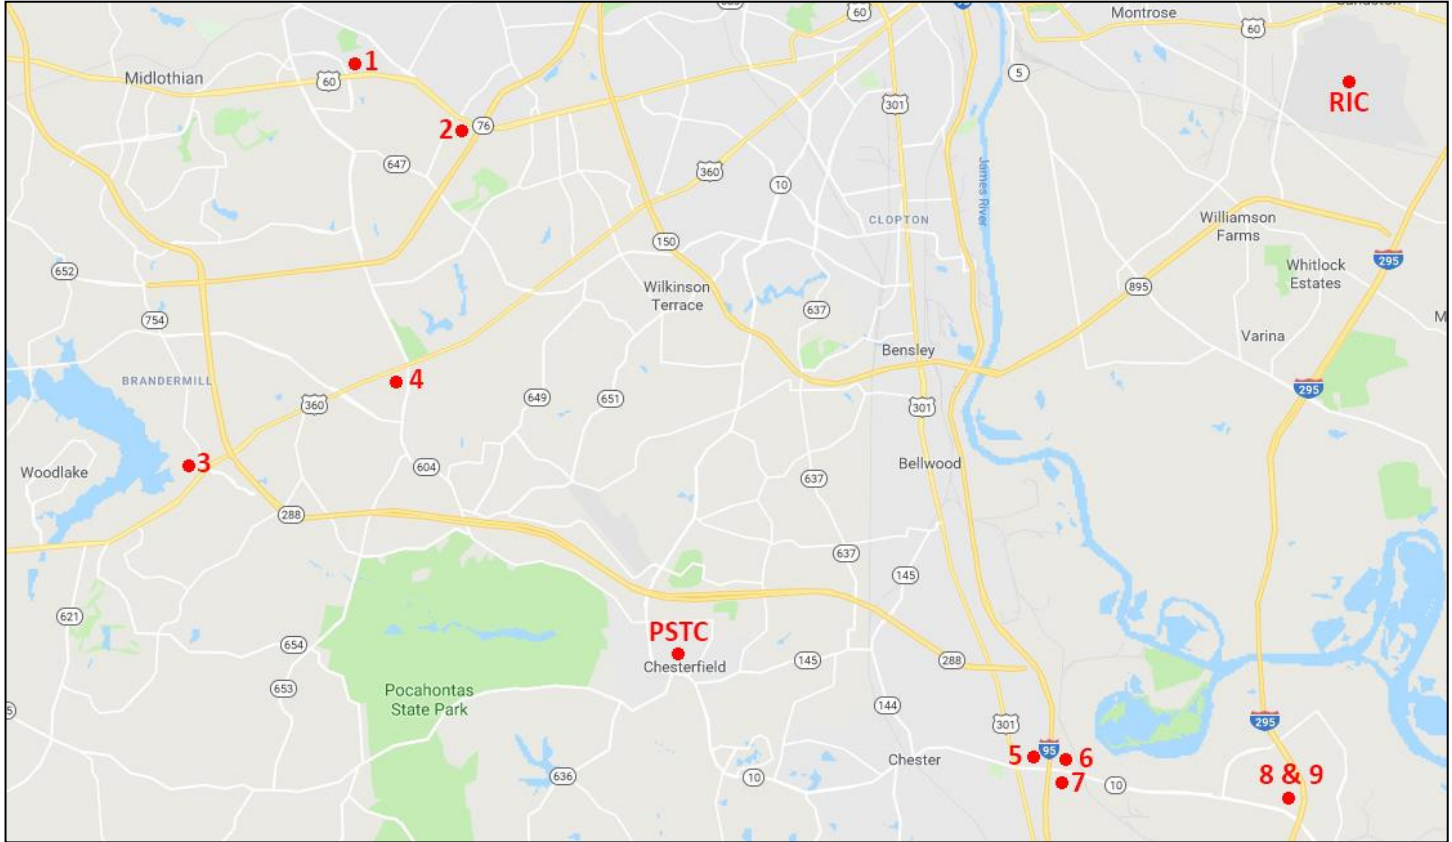

Chesterfield County Police Department

Eanes-Pittman Public Safety Training Center (PSTC)

Area Lodging Information

	Name	Address	Phone	Rate	Miles to PSTC	Miles to RIC
1	Double Tree by Hilton	1021 Koger Center Blvd. Richmond, VA 23235	(804) 379-3800	\$174-189 \$93*	13.5	21.8
2	Hyatt Place	201 Arboretum Place Richmond, VA 23236	(804) 560-1566	\$109-129 \$93*	21	23
3	Holiday Inn Express Hotel & Suites	5030 W. Village Green Drive Midlothian, Virginia 23112	(804) 744-7303 (800) 465-4329	\$125-129 \$93*	9.5	27.3
4	Hampton Inn	3620 Price Club Blvd. Midlothian, VA 23112	(804) 675-0000 (800) 426-7866	\$144 \$93*	8.3	20
5	Fairfield Inn by Marriott	12400 Redwater Creek Road Chester, Virginia 23836	(804) 778-7500 (800) 228-2800	\$126-144 \$93*	7.1	15.5
6	Hampton Inn	12610 Chestnut Hill Rd Chester, Virginia 23836	(804) 768-8888 (800) 426-7866	\$139 \$93*	7.8	17
7	Courtyard by Marriott Chester	2001 W. Hundred Road Chester, Virginia 23836	(804) 414-1010 Group pricing avail.	\$146-164 \$93*	8.4	16.8
8	Hyatt Place	13148 Kingston Avenue Chester, VA 23836	(804) 530-4600	\$121-148 \$93*	10.7	15.3
9	Residence Inn	800 Bermuda Hundred Rd Chester, VA 23836	(804) 530-5501	\$156-179 \$93*	11.9	14.6

RIC = Richmond International Airport
Rates do not include tax and are subject to change

* Government rate

Rates depend on length of stay
Revised August 2018