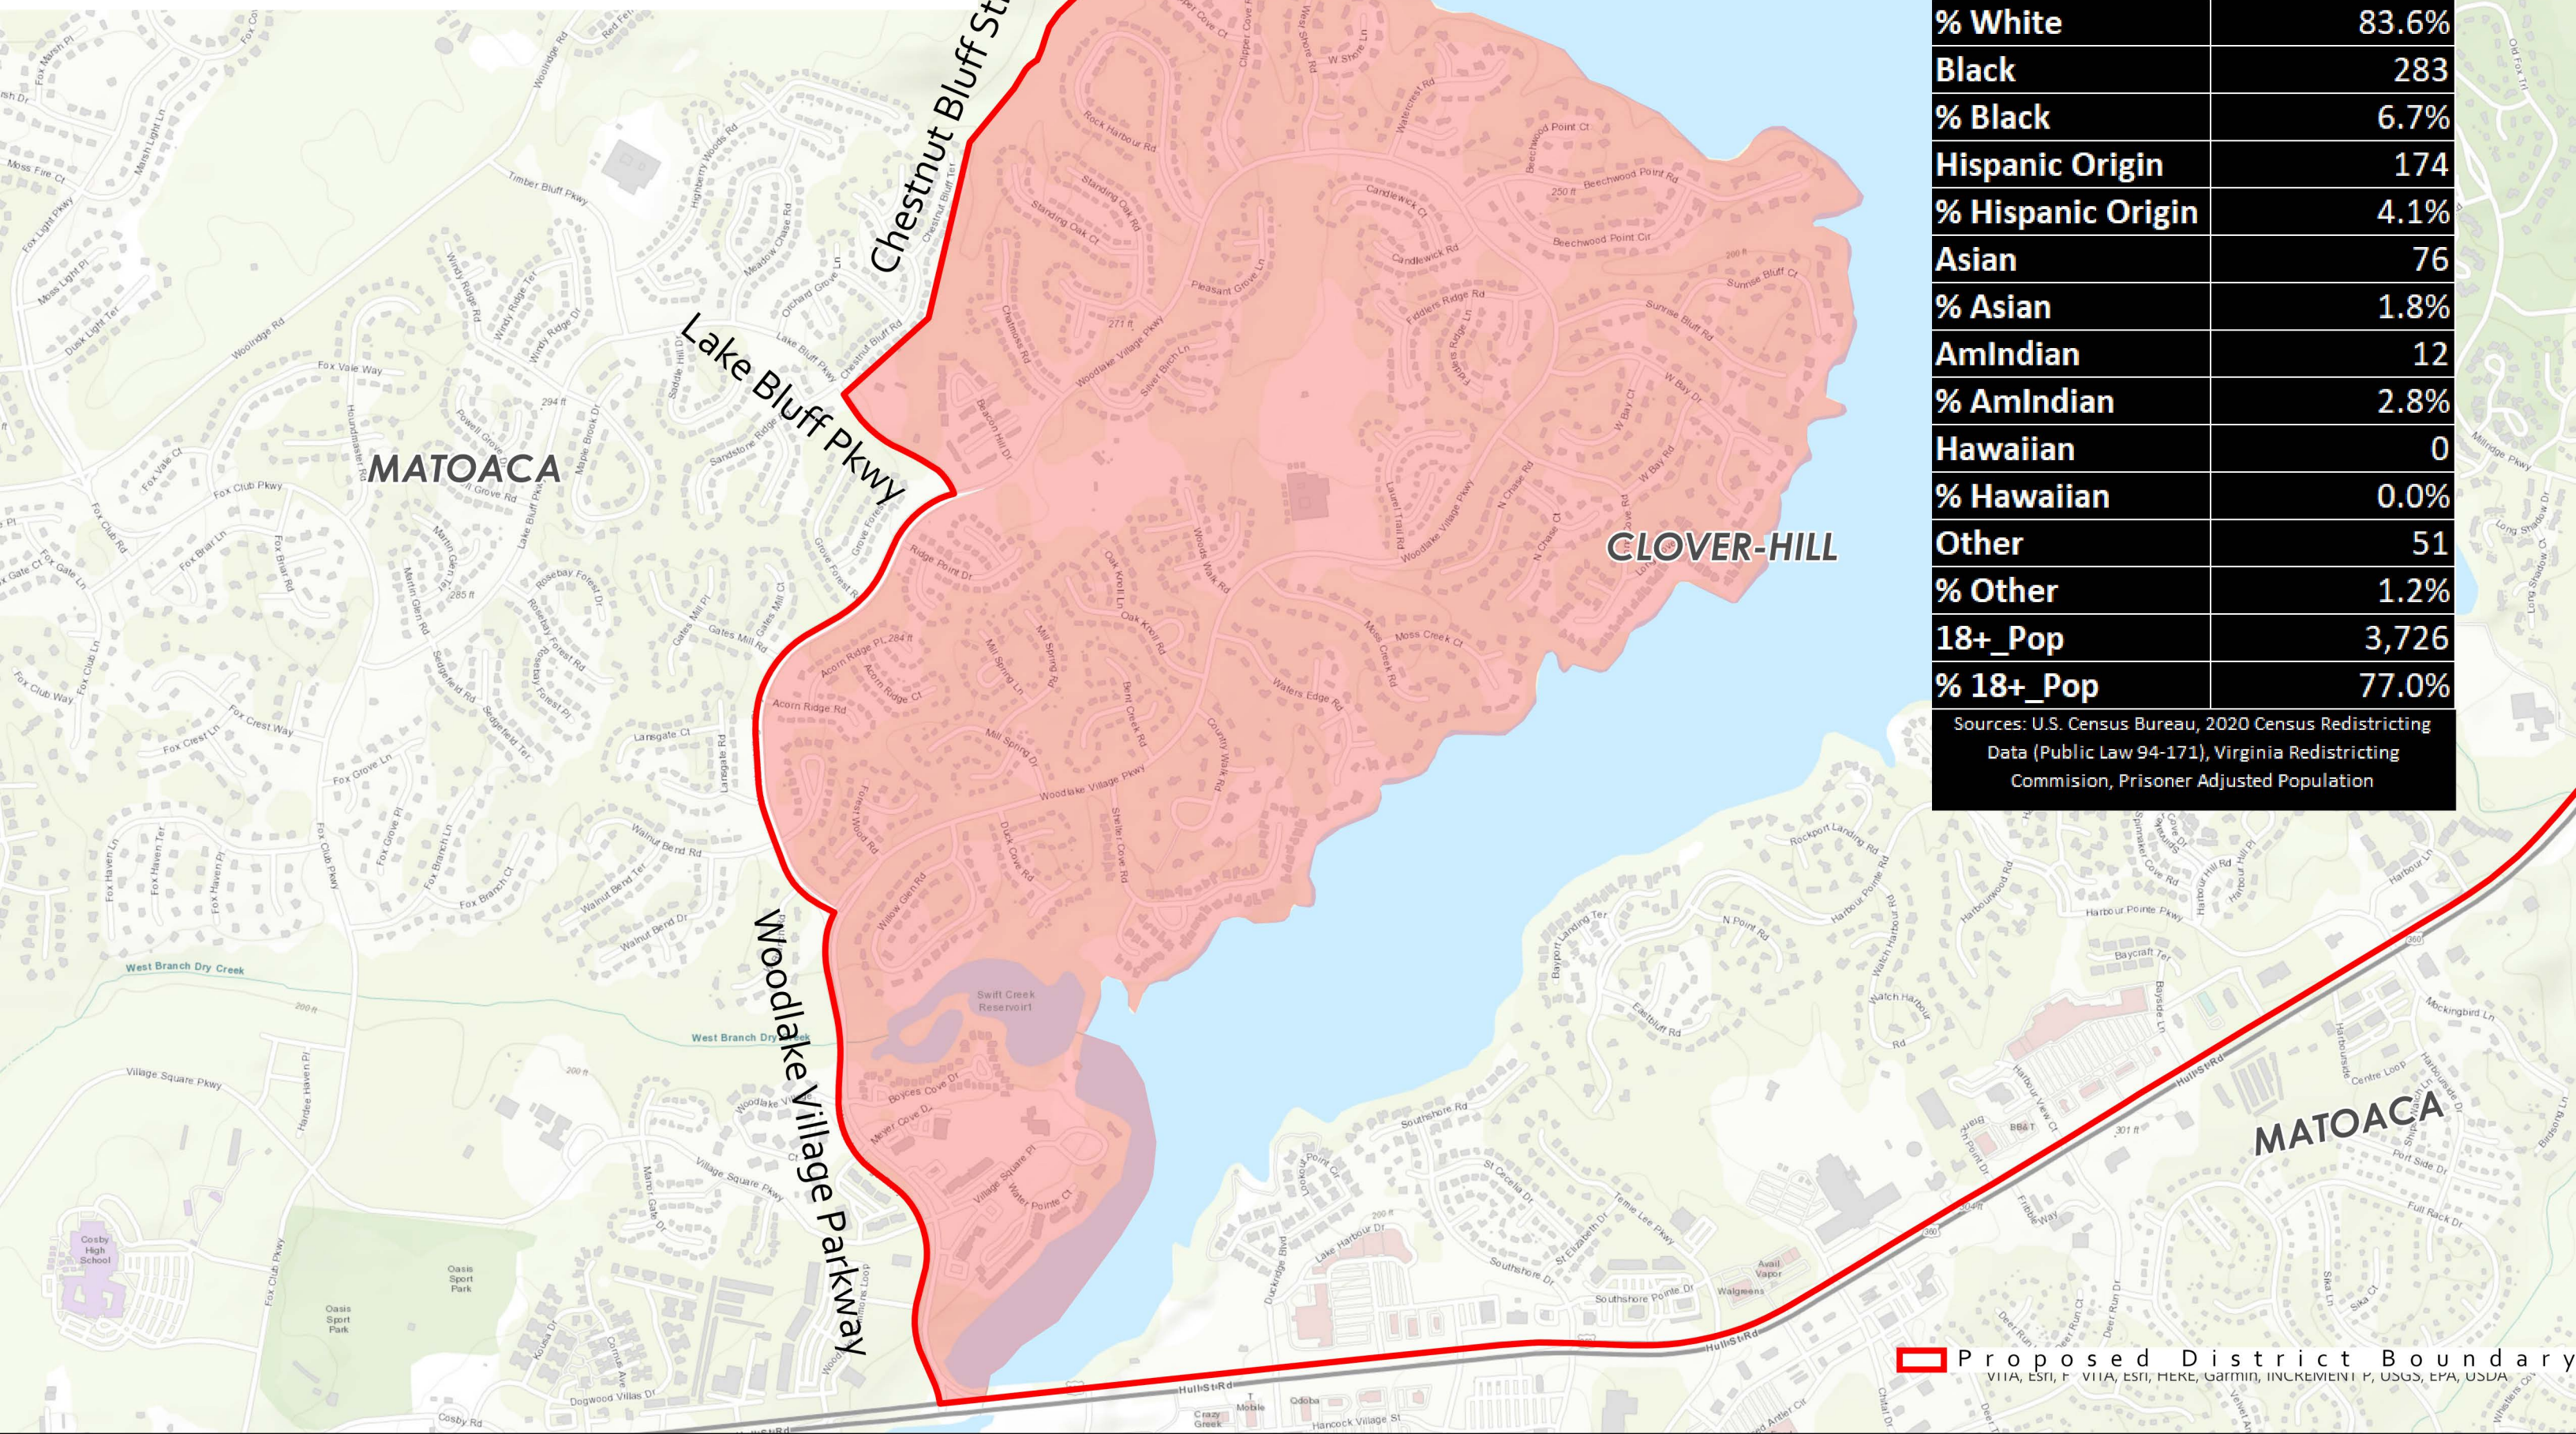

Proposed Clover Hill Addition From Matoaca

Total Population	4,257
White	3,560
% White	83.6%
Black	283
% Black	6.7%
Hispanic Origin	174
% Hispanic Origin	4.1%
Asian	76
% Asian	1.8%
AmIndian	12
% AmIndian	2.8%
Hawaiian	0
% Hawaiian	0.0%
Other	51
% Other	1.2%
18+_Pop	3,726
% 18+_Pop	77.0%
Sources: U.S. Census Bureau, 2020 Census Redistricting Data (Public Law 94-171), Virginia Redistricting Commission, Prisoner Adjusted Population	

 Proposed District Boundary
VIIA, ESTI, F VIIA, ESTI, HERE, GARMIN, INCREMENT 1, USGS, EPA, USDA