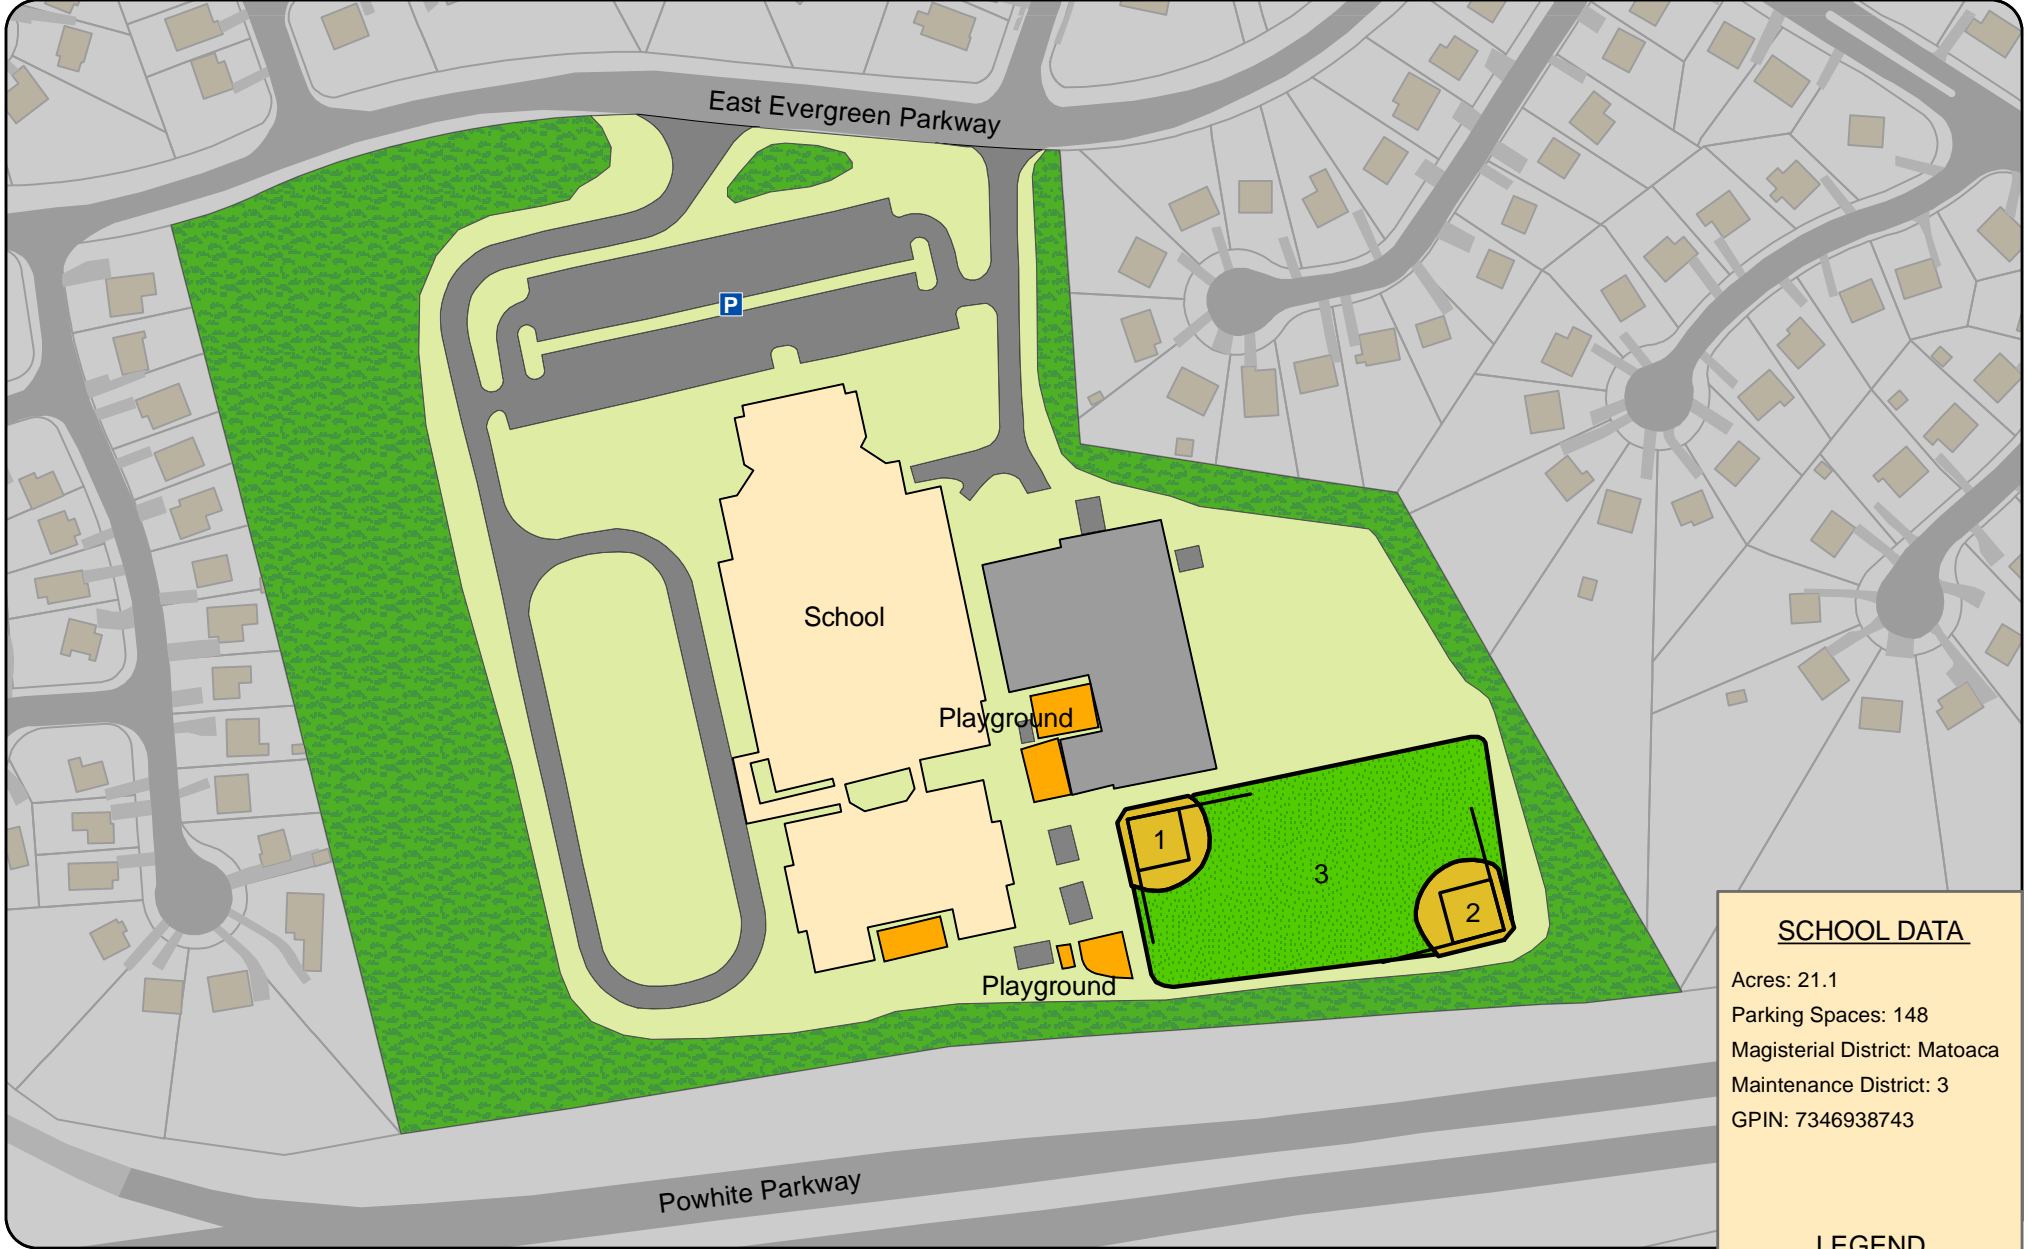

EVERGREEN ELEMENTARY SCHOOL

Chesterfield County, Virginia Parks and Recreation

SCHOOL DATA

Acres: 21.1
Parking Spaces: 148
Magisterial District: Matoaca
Maintenance District: 3
GPIN: 7346938743

LEGEND

L = Lighted
P = Parking Lot

Park and Program Information: 748-1623
Shelter Reservation: 751-4696
Field Reservation: 751-4199
Emergency: 911 Non-emergency: 748-1251

Website: www.chesterfield.gov/parks
Address: 1701 East Evergreen Parkway
Midlothian, VA 23114