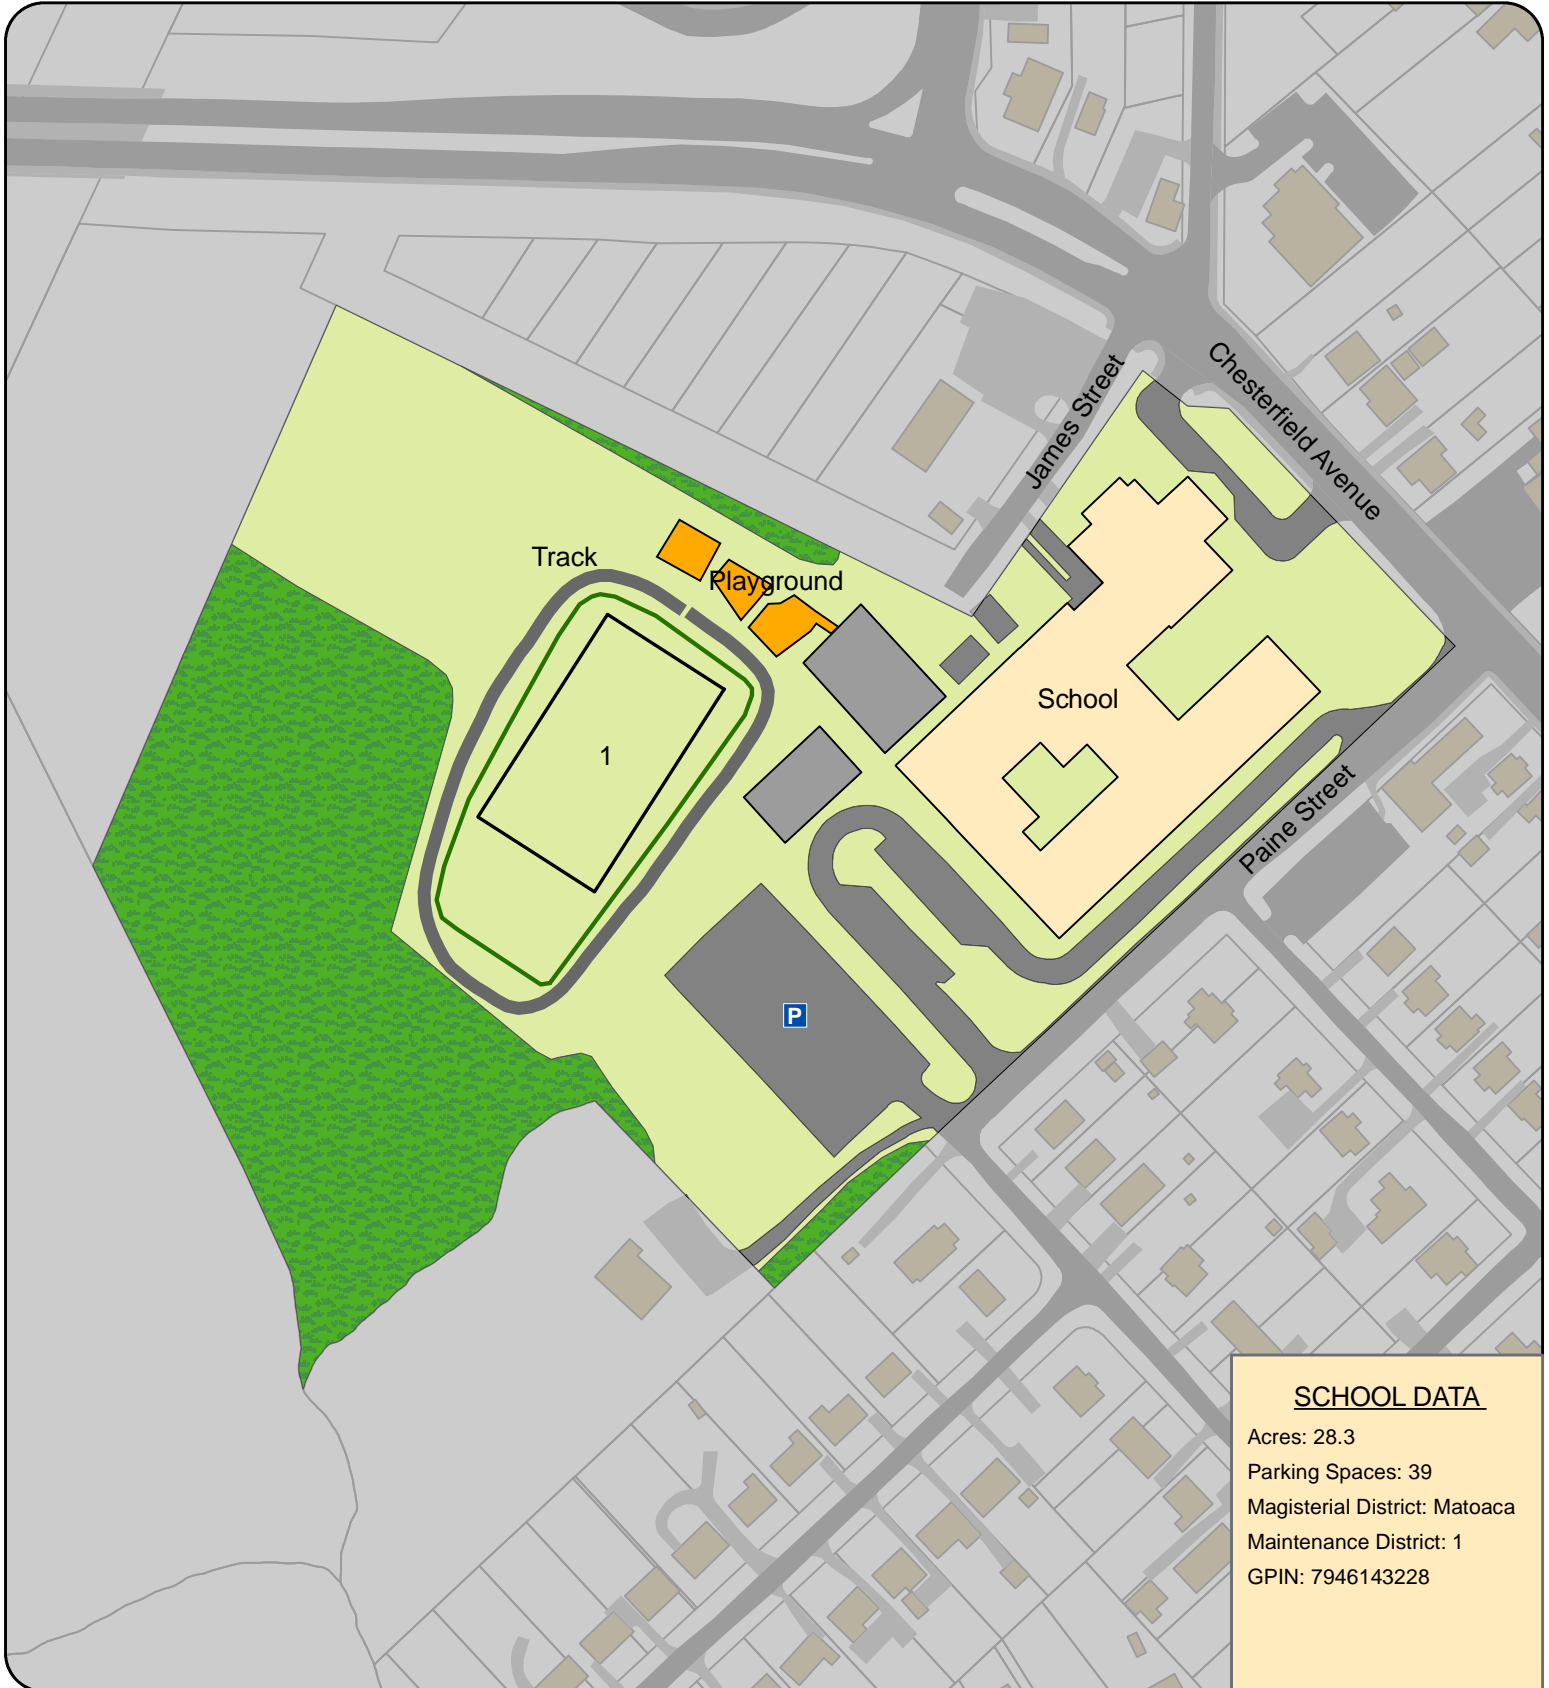

ETTRICK ELEMENTARY SCHOOL

Chesterfield County, Virginia Parks and Recreation

SCHOOL DATA

Acres: 28.3
 Parking Spaces: 39
 Magisterial District: Matoaca
 Maintenance District: 1
 GPIN: 7946143228

LEGEND

L = Lighted
 P = Parking Lot

Park and Program Information: 748-1623
 Shelter Reservation: 751-4696
 Field Reservation: 751-4199
 Emergency: 911 Non-emergency: 748-1251

Website: www.chesterfield.gov/parks
 Address: 20910 Chesterfield Avenue
 Ettrick, VA 23803