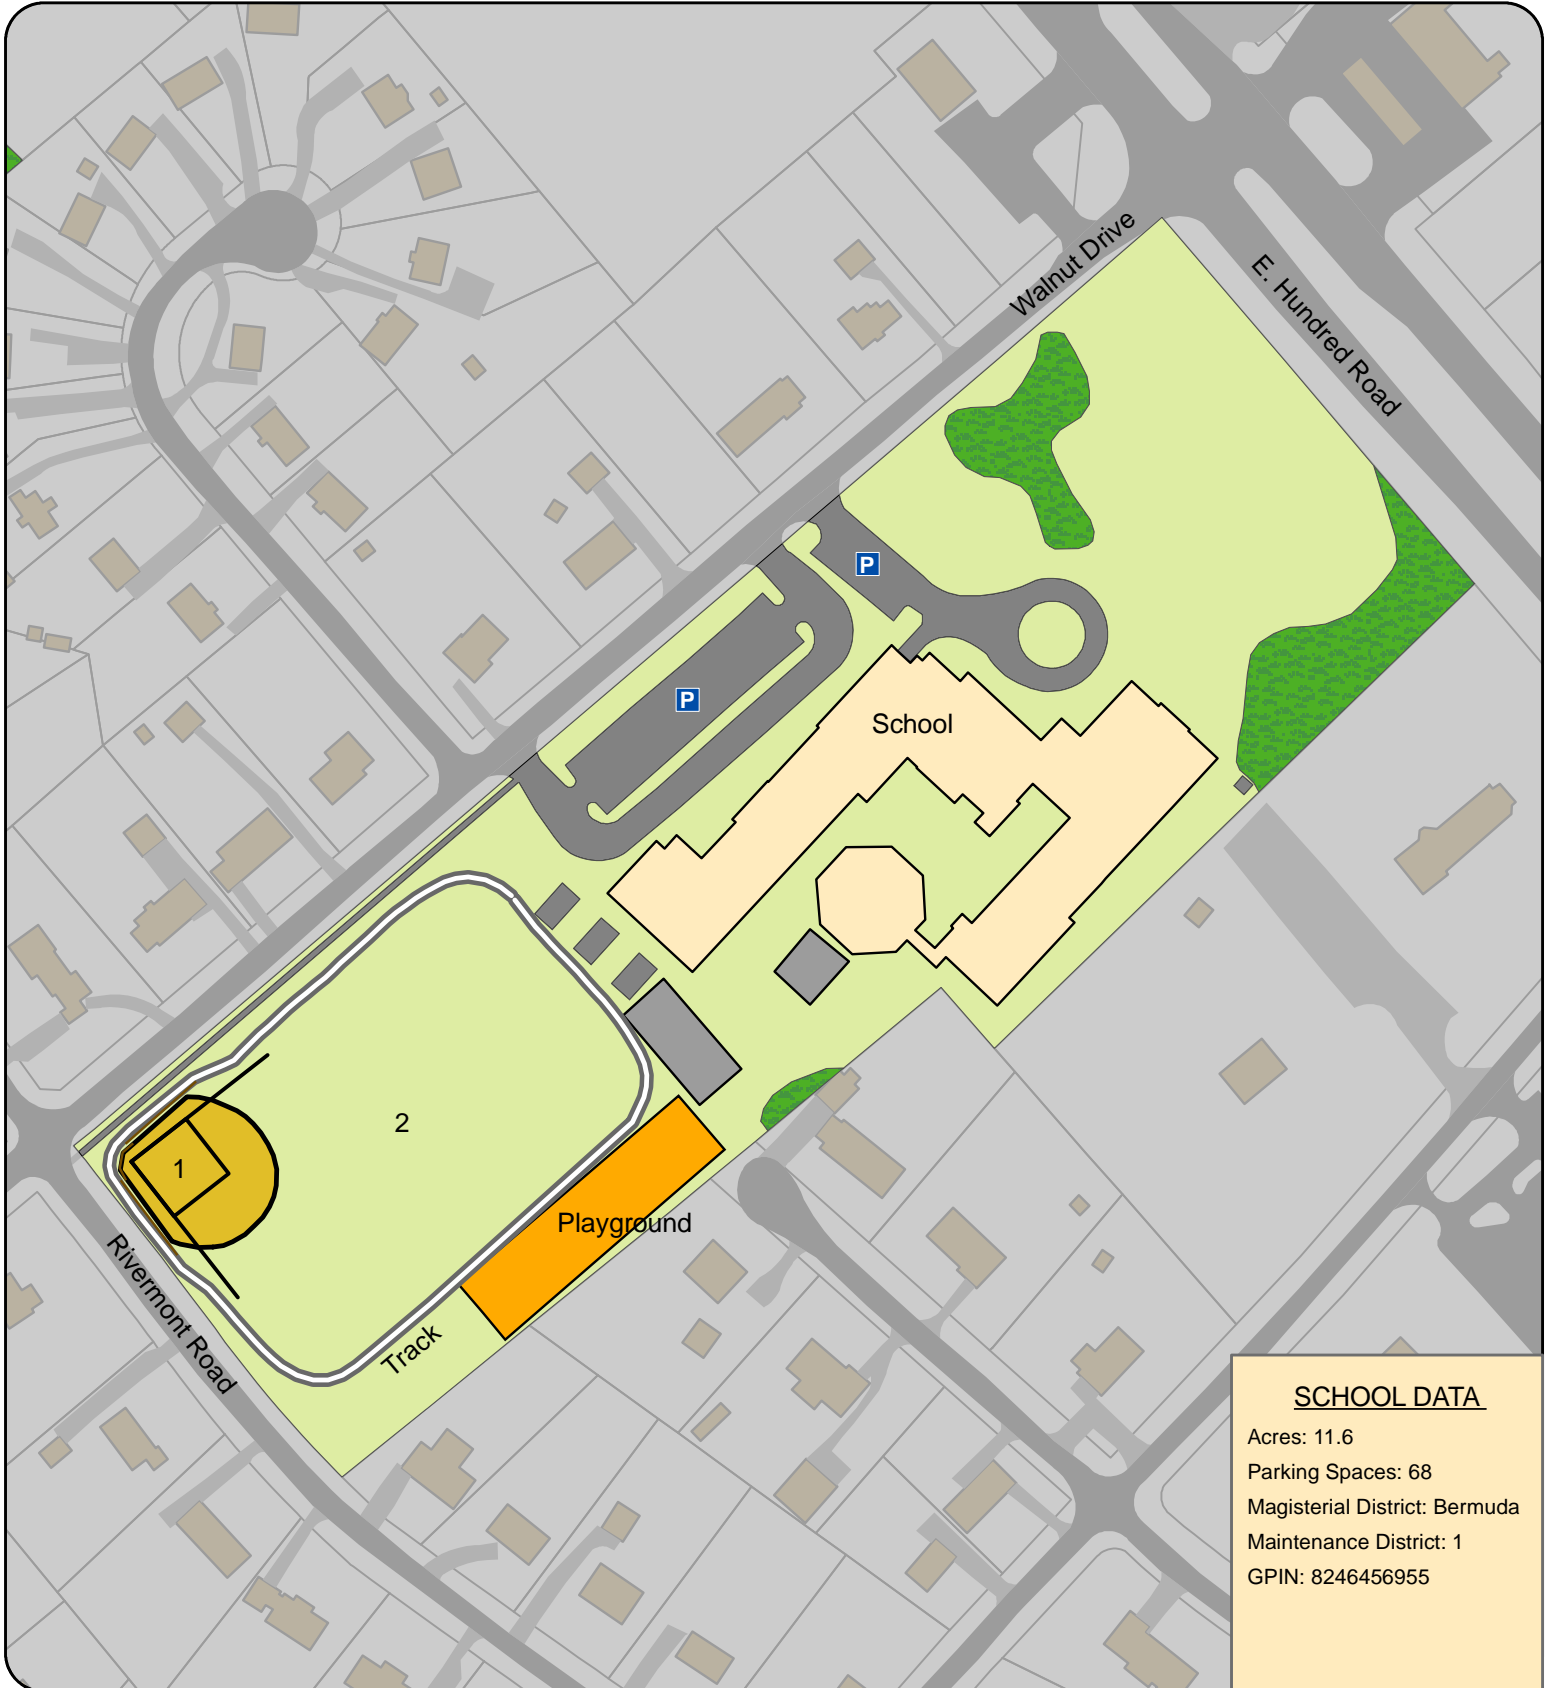

# ENON ELEMENTARY SCHOOL

Chesterfield County, Virginia Parks and Recreation

**SCHOOL DATA**

Acres: 11.6  
 Parking Spaces: 68  
 Magisterial District: Bermuda  
 Maintenance District: 1  
 GPIN: 8246456955

---

**LEGEND**

L = Lighted  
 P = Parking Lot

Park and Program Information: 748-1623  
 Shelter Reservation: 751-4696  
 Field Reservation: 751-4199  
 Emergency: 911 Non-emergency: 748-1251

0 50 100 200 300 400 Feet