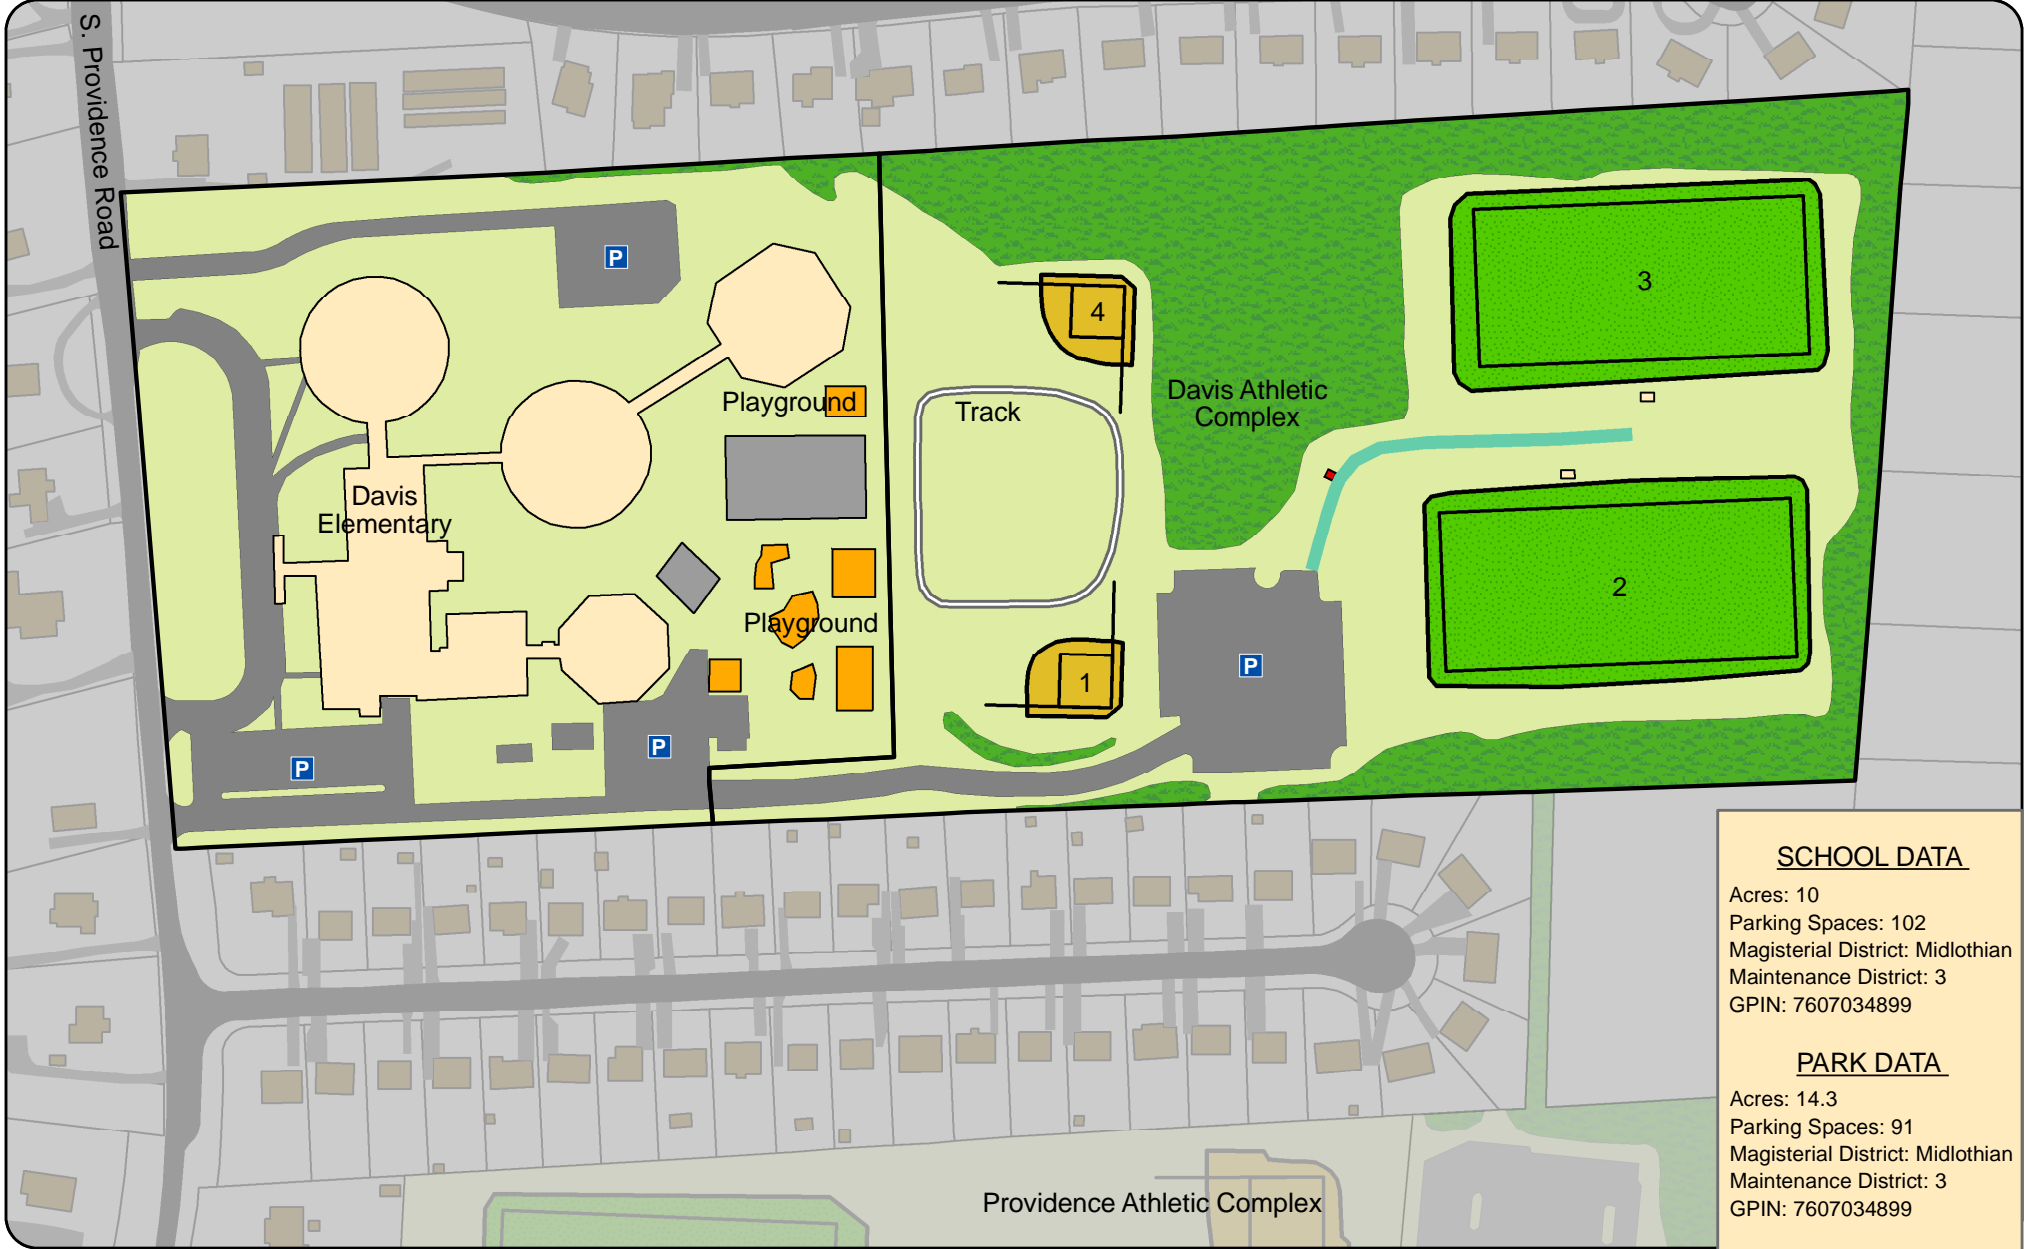

DAVIS ELEMENTARY SCHOOL & ATHLETIC COMPLEX

Chesterfield County, Virginia Parks and Recreation

SCHOOL DATA

Acres: 10
 Parking Spaces: 102
 Magisterial District: Midlothian
 Maintenance District: 3
 GPIN: 7607034899

PARK DATA

Acres: 14.3
 Parking Spaces: 91
 Magisterial District: Midlothian
 Maintenance District: 3
 GPIN: 7607034899

LEGEND

L = Lighted
 P = Parking Lot

Park and Program Information: 748-1623
 Shelter Reservation: 751-4696
 Field Reservation: 751-4199
 Emergency: 911 Non-emergency: 748-1251

Website: www.chesterfield.gov/parks
 Address: 415 S. Providence Road
 North Chesterfield, VA 23236 (school & park)