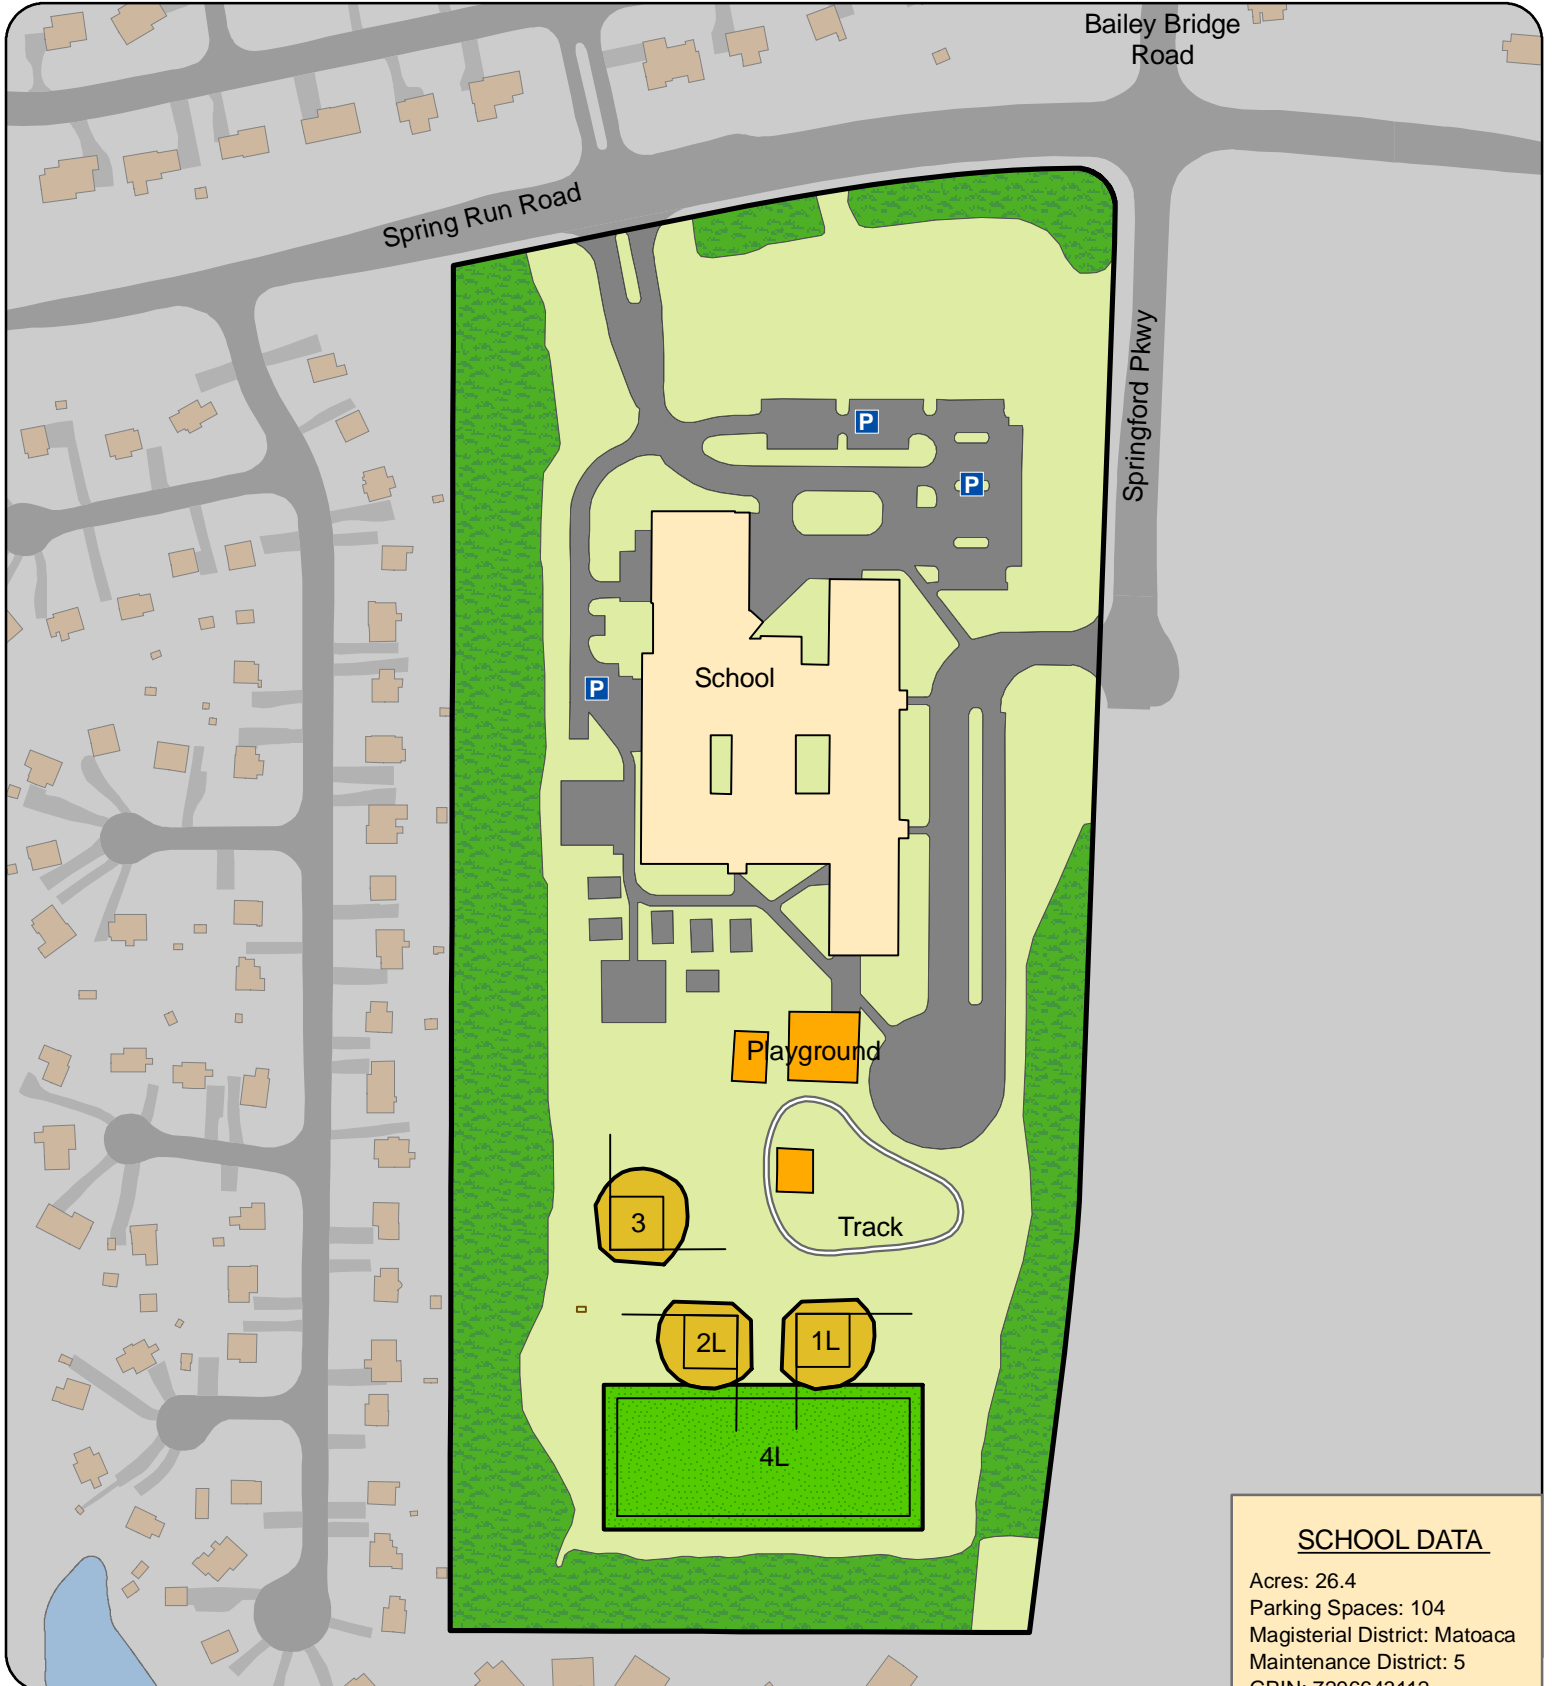

SPRING RUN ELEMENTARY SCHOOL

Chesterfield County, Virginia Parks and Recreation

SCHOOL DATA

Acres: 26.4
 Parking Spaces: 104
 Magisterial District: Matoaca
 Maintenance District: 5
 GPIN: 7296643112

LEGEND

L = Lighted
 P = Parking Lot

Park and Program Information: 748-1623
 Shelter Reservation: 751-4696
 Field Reservation: 751-4199
 Emergency: 911 Non-emergency: 748-1251

Website: www.chesterfield.gov/parks
 Address: 13901 Spring Run Road
 Midlothian, VA 23112