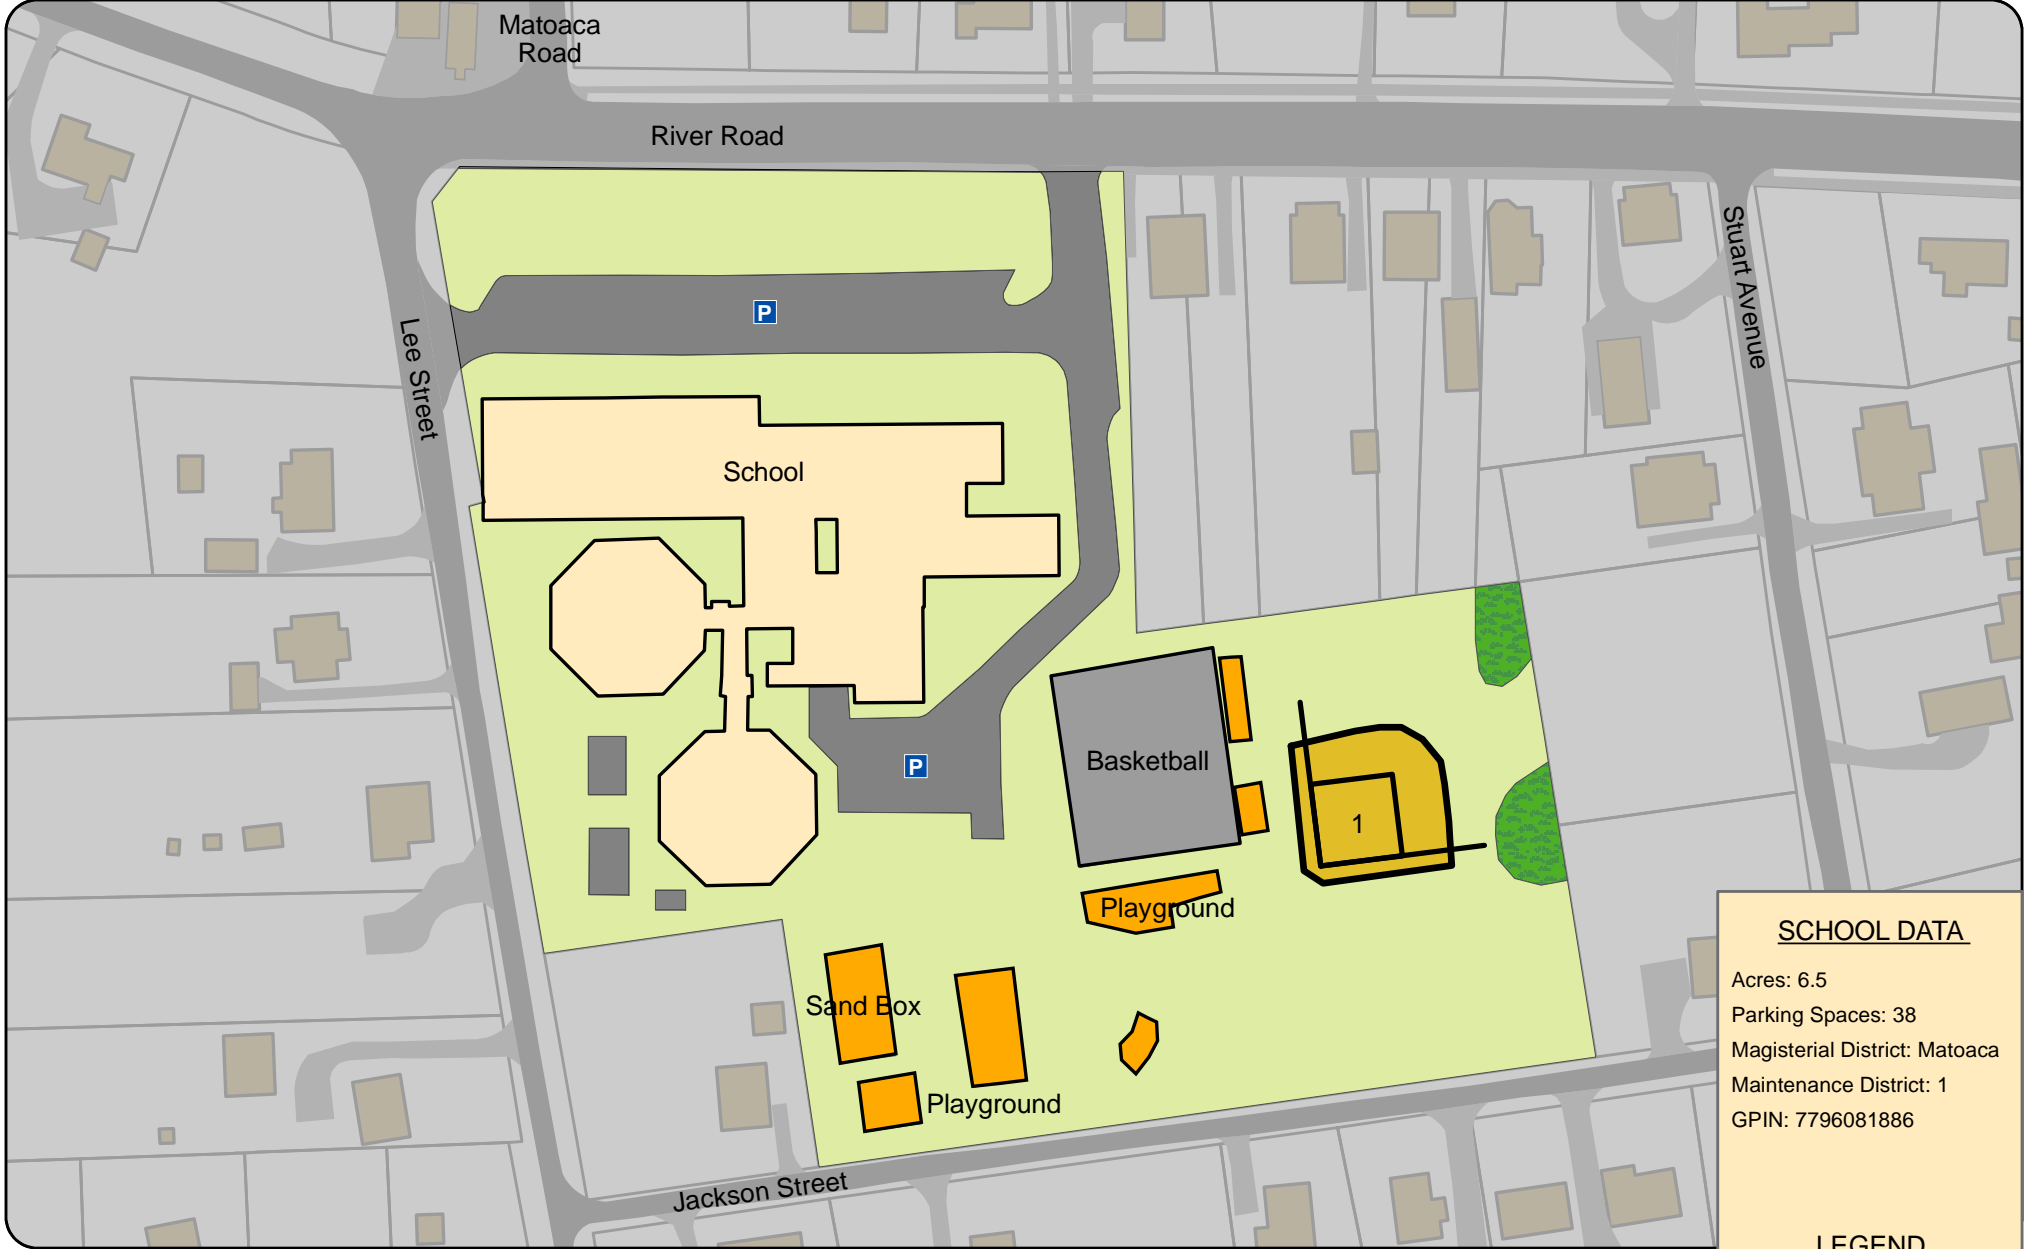

# MATOACA ELEMENTARY SCHOOL

Chesterfield County, Virginia Parks and Recreation

**SCHOOL DATA**

Acres: 6.5  
 Parking Spaces: 38  
 Magisterial District: Matoaca  
 Maintenance District: 1  
 GPIN: 7796081886

**LEGEND**

L = Lighted  
 P = Parking Lot

Park and Program Information: 748-1623  
 Shelter Reservation: 751-4696  
 Field Reservation: 751-4199  
 Emergency: 911 Non-emergency: 748-1251

Website: [www.chesterfield.gov/parks](http://www.chesterfield.gov/parks)  
 Address: 6627 River Road  
 Matoaca, VA 23803