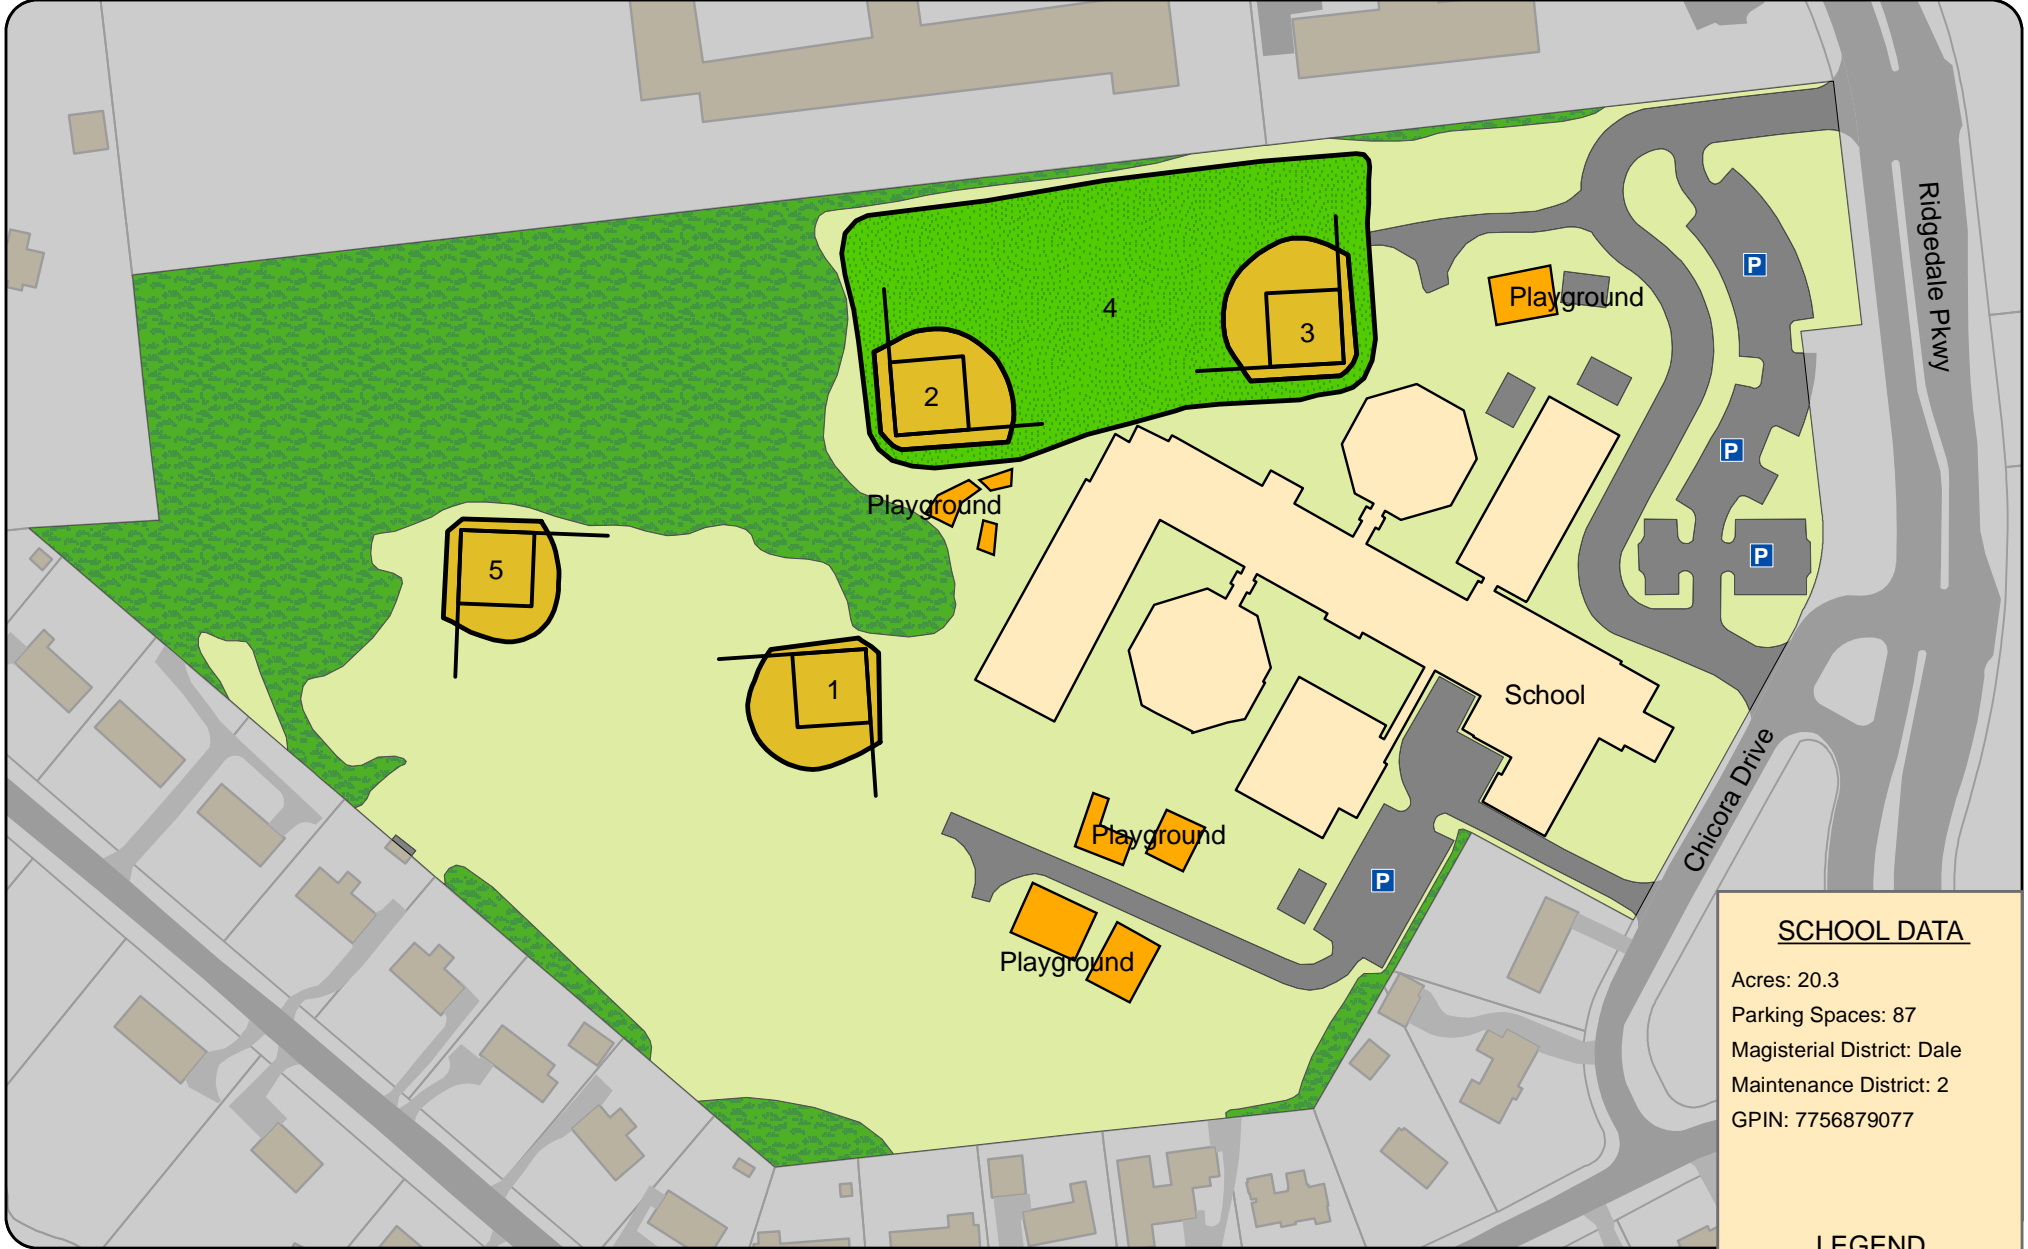

HENING ELEMENTARY SCHOOL

Chesterfield County, Virginia Parks and Recreation

SCHOOL DATA

Acres: 20.3
 Parking Spaces: 87
 Magisterial District: Dale
 Maintenance District: 2
 GPIN: 7756879077

LEGEND

L = Lighted
 P = Parking Lot

Park and Program Information: 748-1623
 Shelter Reservation: 751-4696
 Field Reservation: 751-4199
 Emergency: 911 Non-emergency: 748-1251

Website: www.chesterfield.gov/parks
 Address: 5230 Chicora Drive
 North Chesterfield, VA 23234