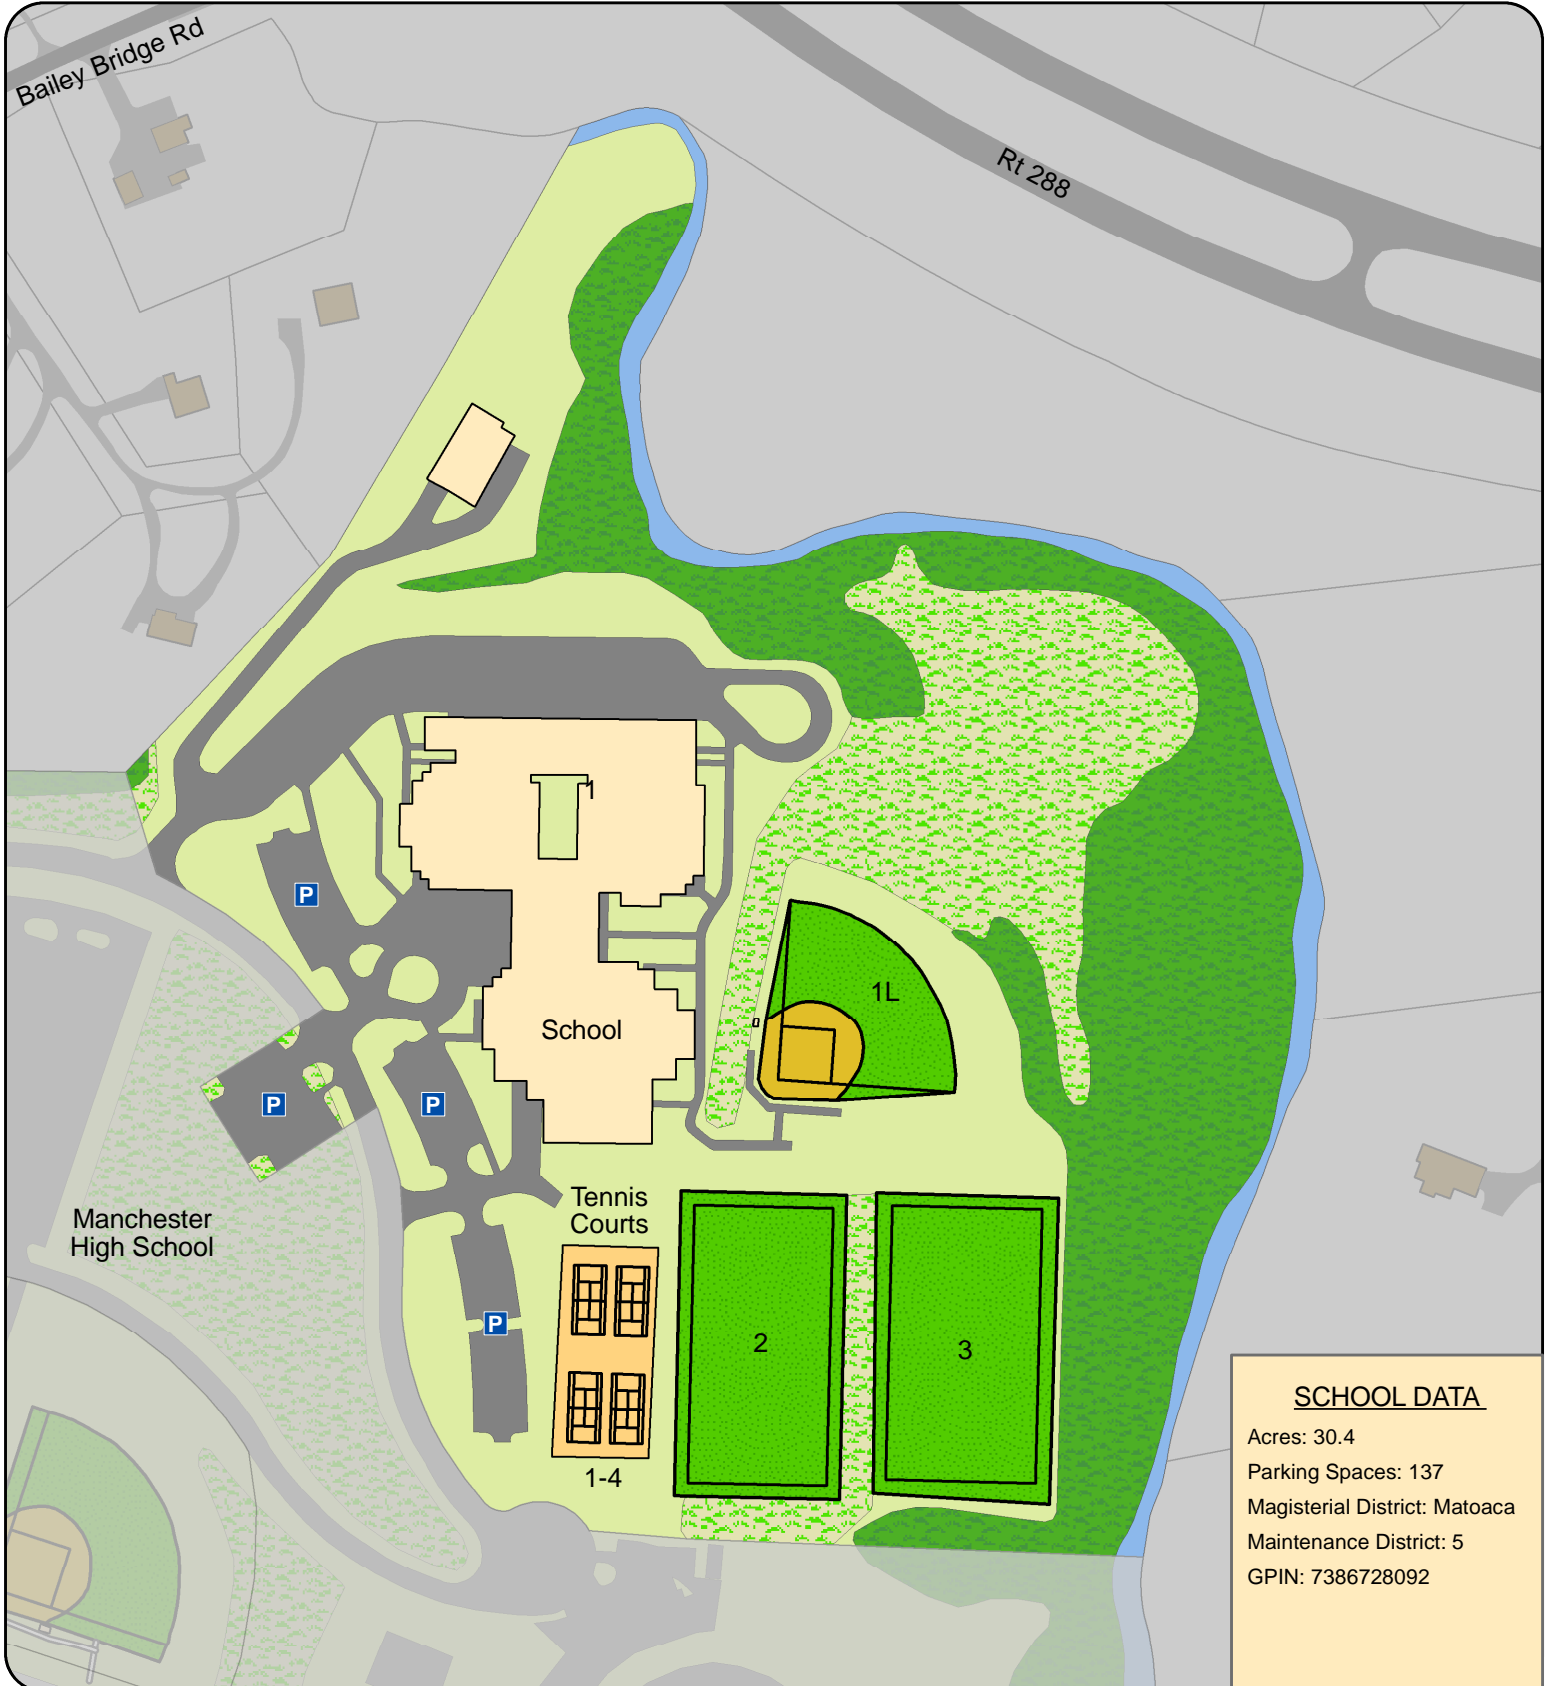

# BAILEY BRIDGE MIDDLE SCHOOL

Chesterfield County, Virginia Parks and Recreation

### SCHOOL DATA

Acres: 30.4  
 Parking Spaces: 137  
 Magisterial District: Matoaca  
 Maintenance District: 5  
 GPIN: 7386728092

### LEGEND

L = Lighted  
 P = Parking Lot

Park and Program Information: 748-1623  
 Shelter Reservation: 751-4696  
 Field Reservation: 751-4199  
 Emergency: 911 Non-emergency: 748-1251

Website: [www.chesterfield.gov/parks](http://www.chesterfield.gov/parks)  
 Address: 12501 Bailey Bridge Road  
 Midlothian, VA 23112