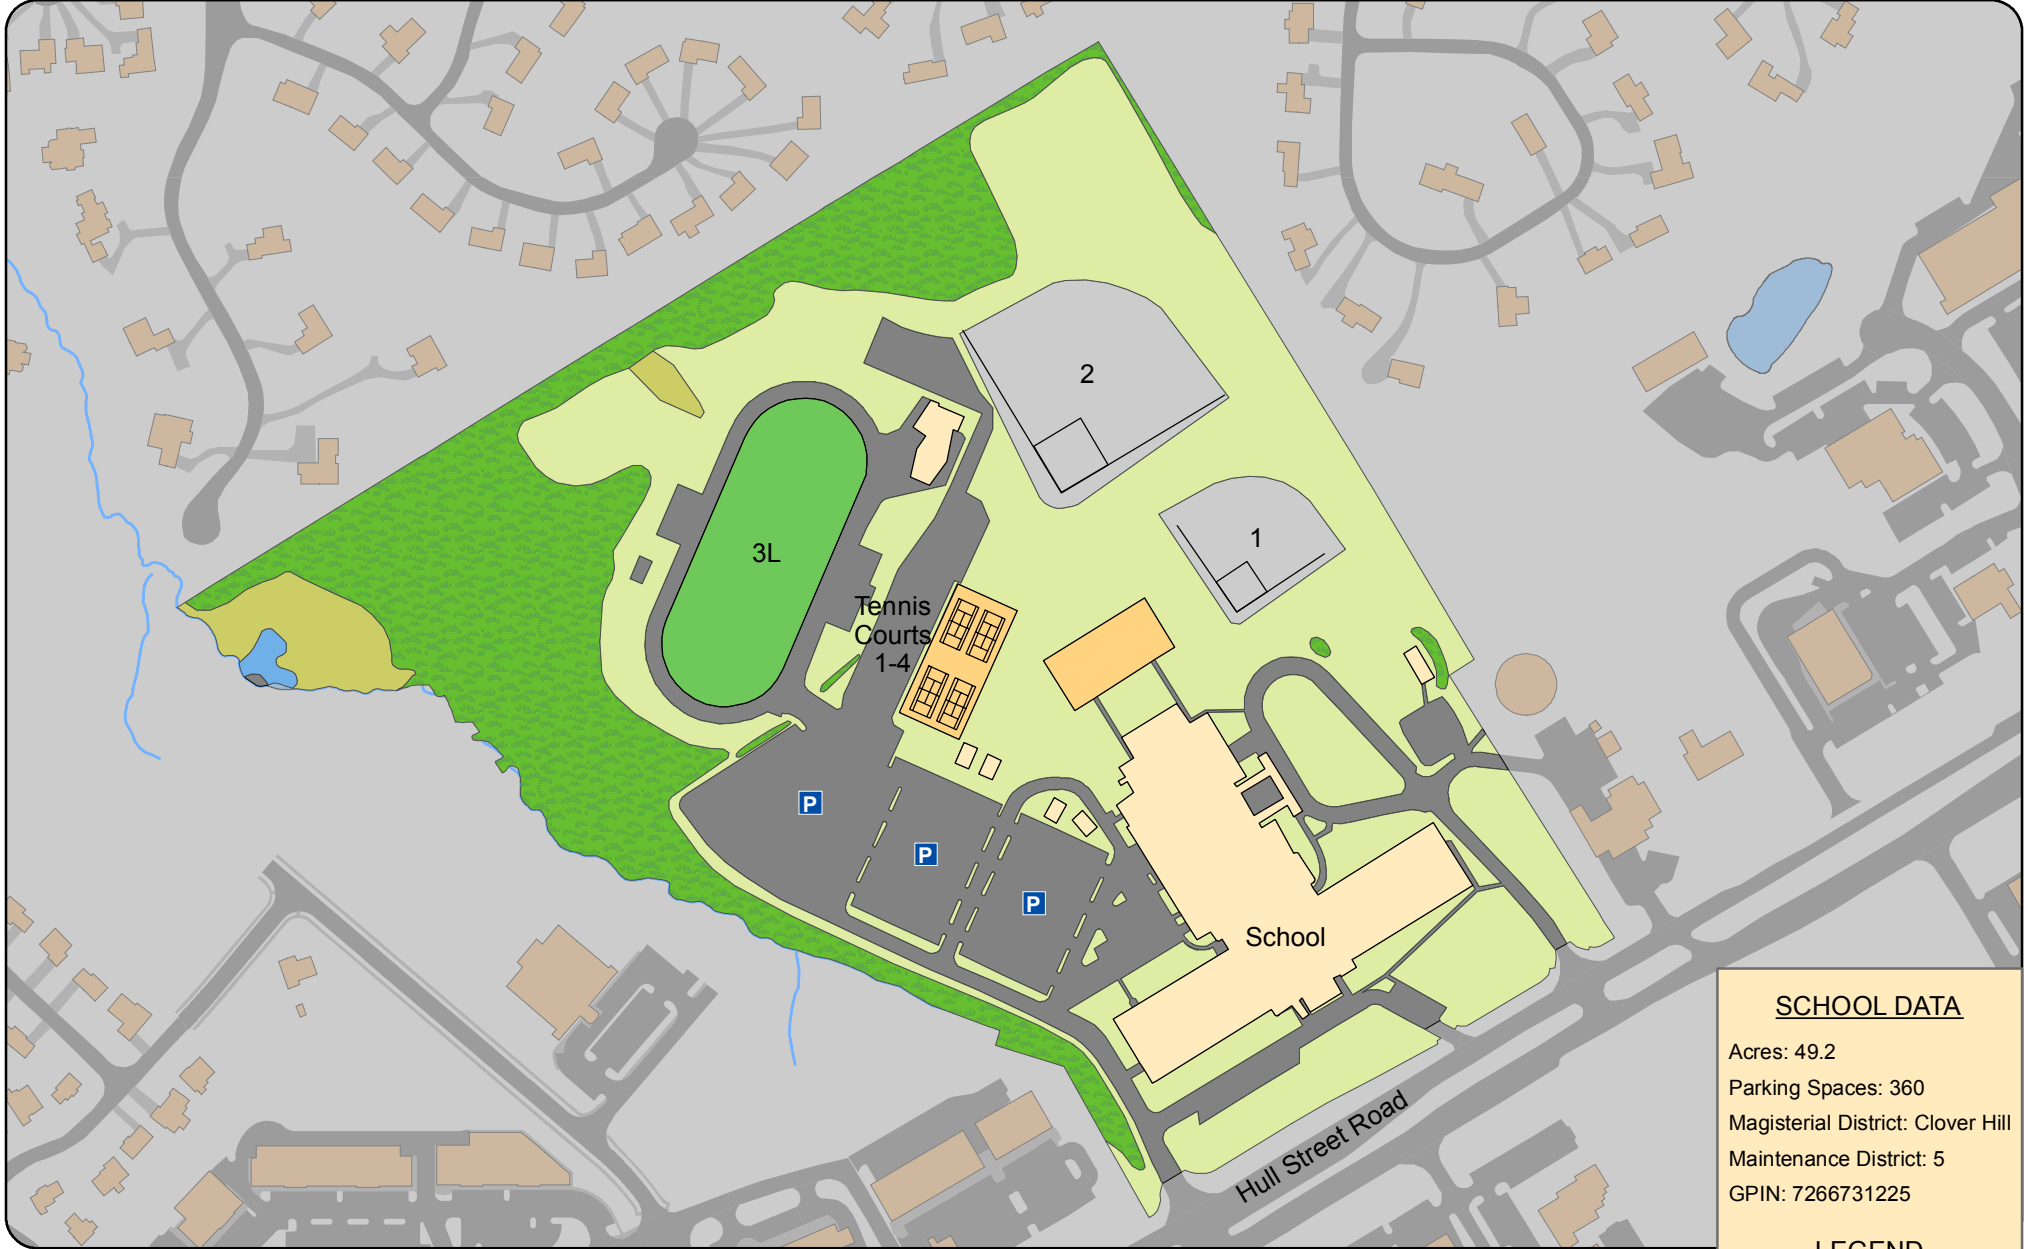

### SCHOOL DATA

Acres: 49.2  
Parking Spaces: 360  
Magisterial District: Clover Hill  
Maintenance District: 5  
GPIN: 7266731225

### LEGEND

L = Lighted  
P = Parking Lot

Park and Program Information: 748-1623  
Shelter Reservation: 751-4696  
Field Reservation: 751-4199  
Emergency: 911 Non-emergency: 748-1251

Website: [www.chesterfield.gov/parks](http://www.chesterfield.gov/parks)  
Address: 13900 Hull Street Road  
Midlothian, VA 23112