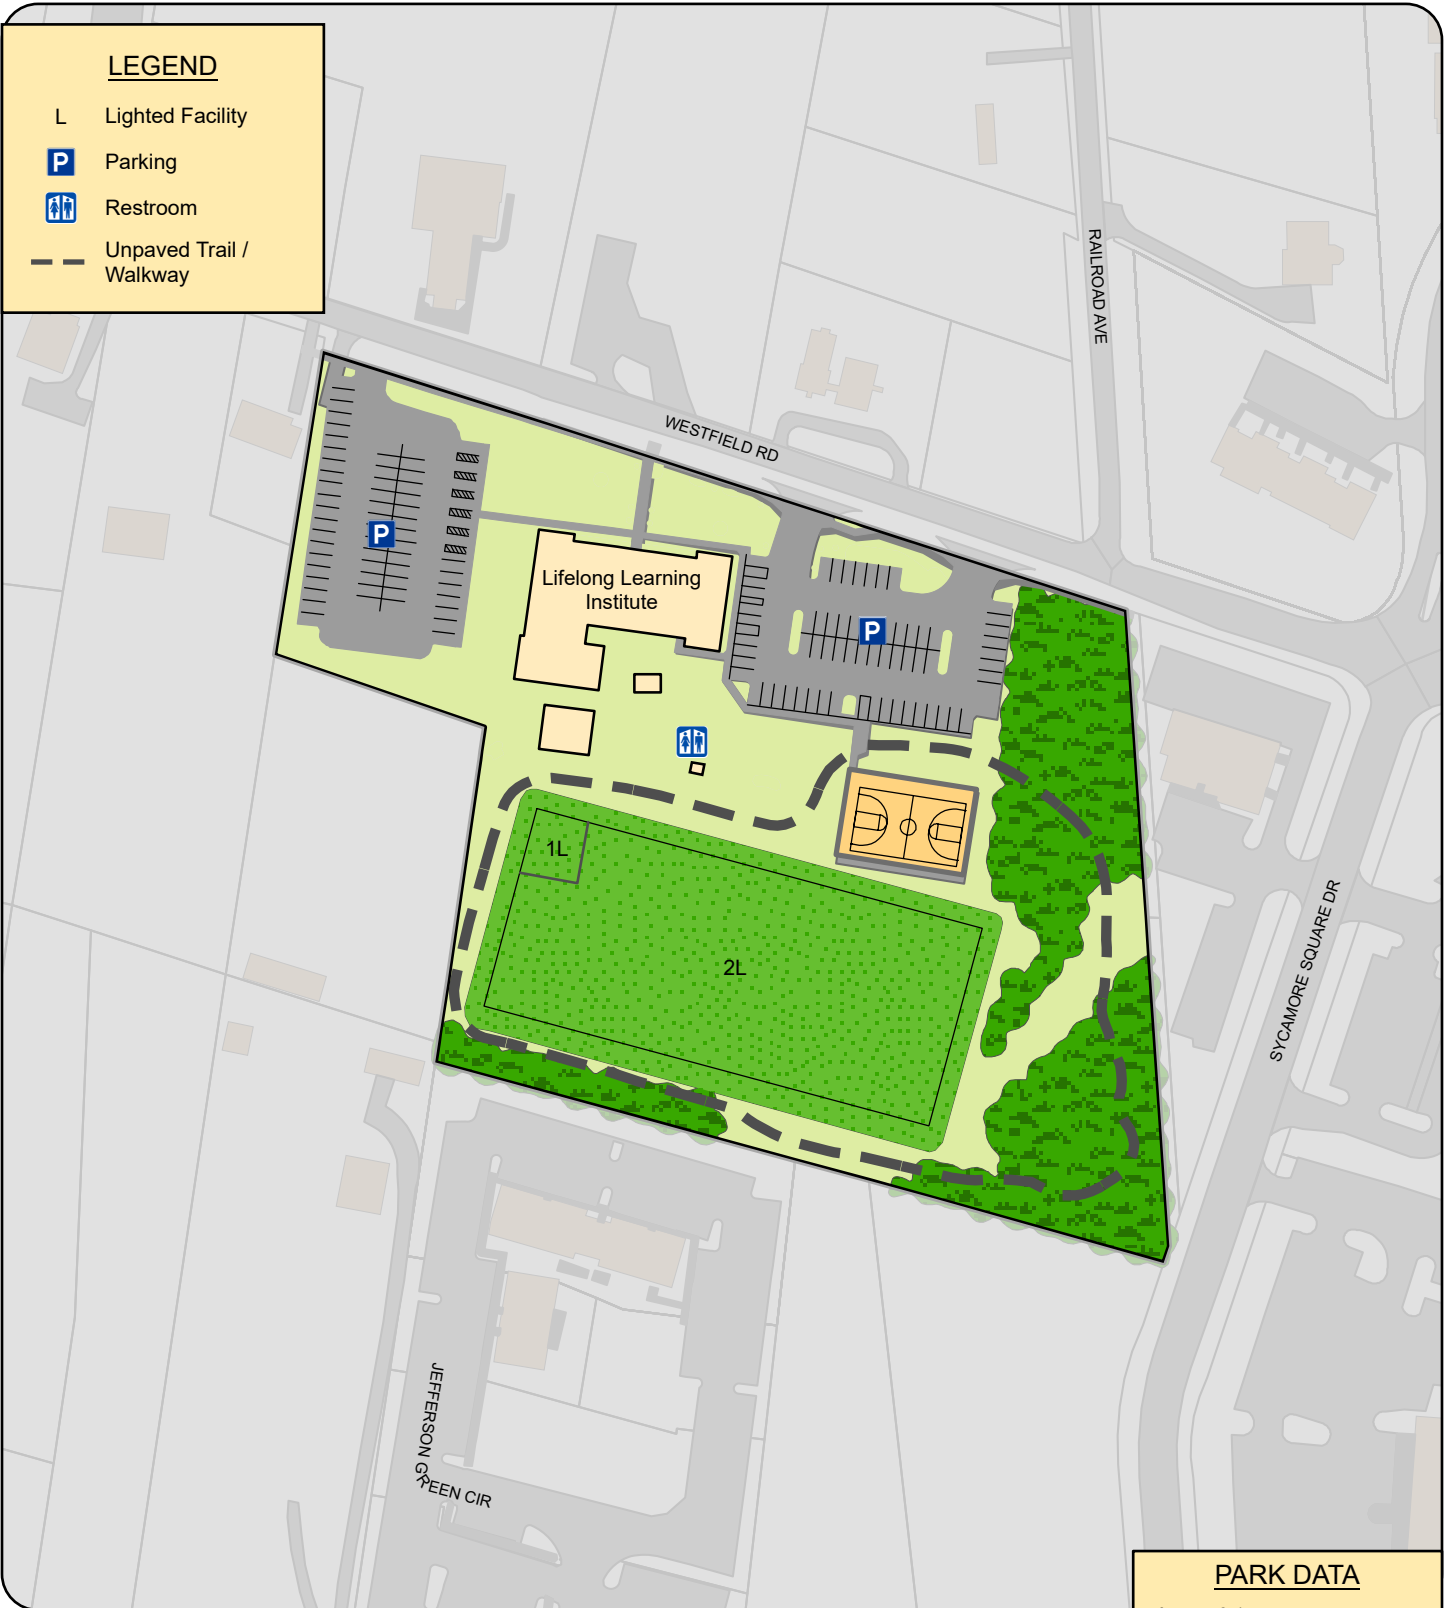

MIDLOTHIAN VILLAGE PARK

Chesterfield County, Virginia Parks and Recreation

LEGEND

- L Lighted Facility
- P Parking
- Restroom
- Unpaved Trail / Walkway

PARK DATA

- Acres: 6.1
- Miles of Trail: 0.28
- Parking Spaces: 65
- Magisterial District: Midlothian
- Maintenance District: 4
- GPIN: 7287092614

Park/Program Information: 748-1623
 Shelter Reservation: 751-4696
 Field Reservation: 751-4199
 Emergency: 911 Non-emergency: 748-1251
 Website: www.chesterfield.gov/parks

Address: 13801 Westfield Road
 Midlothian, Virginia 23113