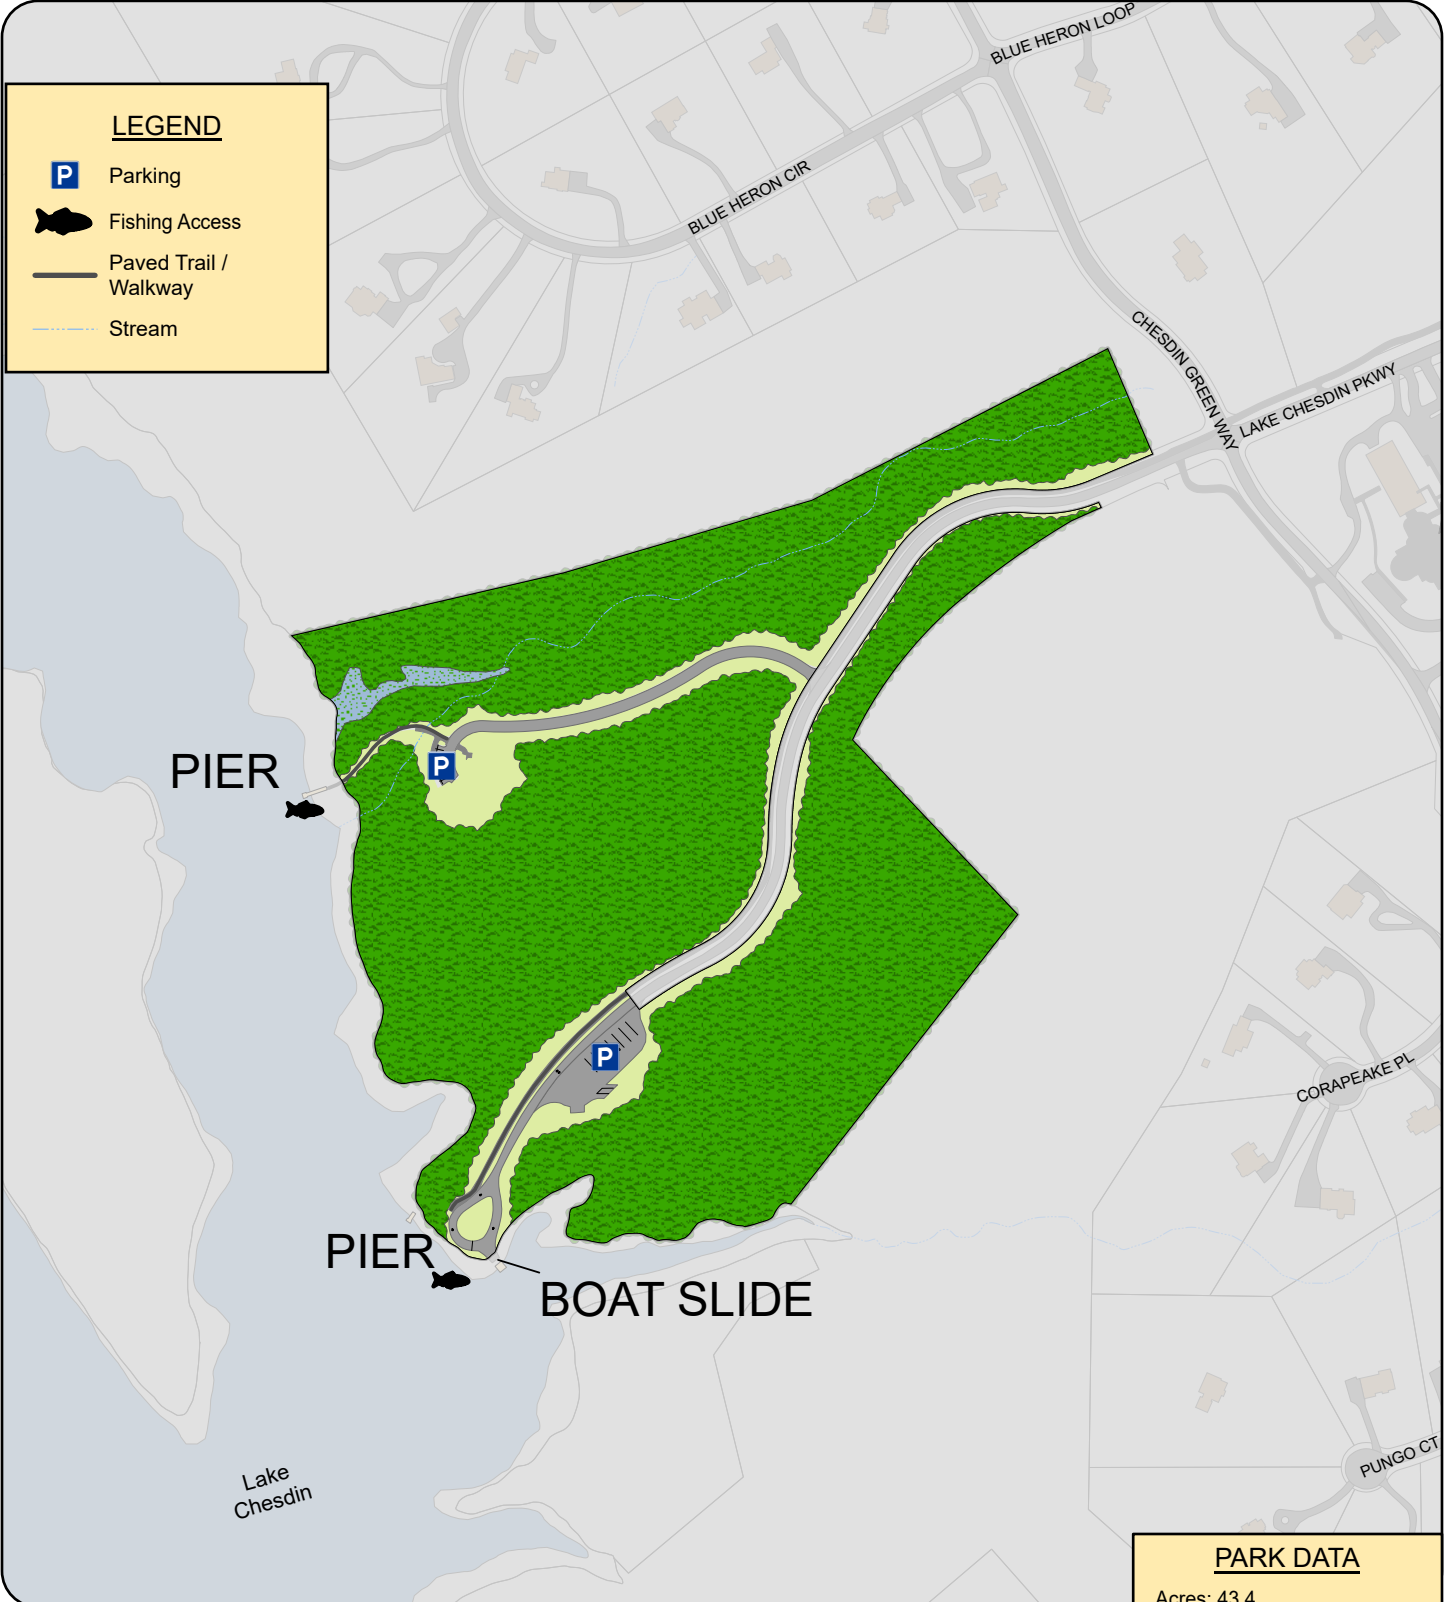

# LAKE CHESDIN CANOE LAUNCH

Chesterfield County, Virginia Parks and Recreation

PARK DATA	
Acres:	43.4
Miles of Trail:	0.0
Parking Spaces:	16
Magisterial District:	Matoaca
Maintenance District:	1
GPIN:	7296247493

Address: 21900 Lake Chesdin Parkway  
 Chesterfield, Virginia 23838

Issue Date: 6/11/2020