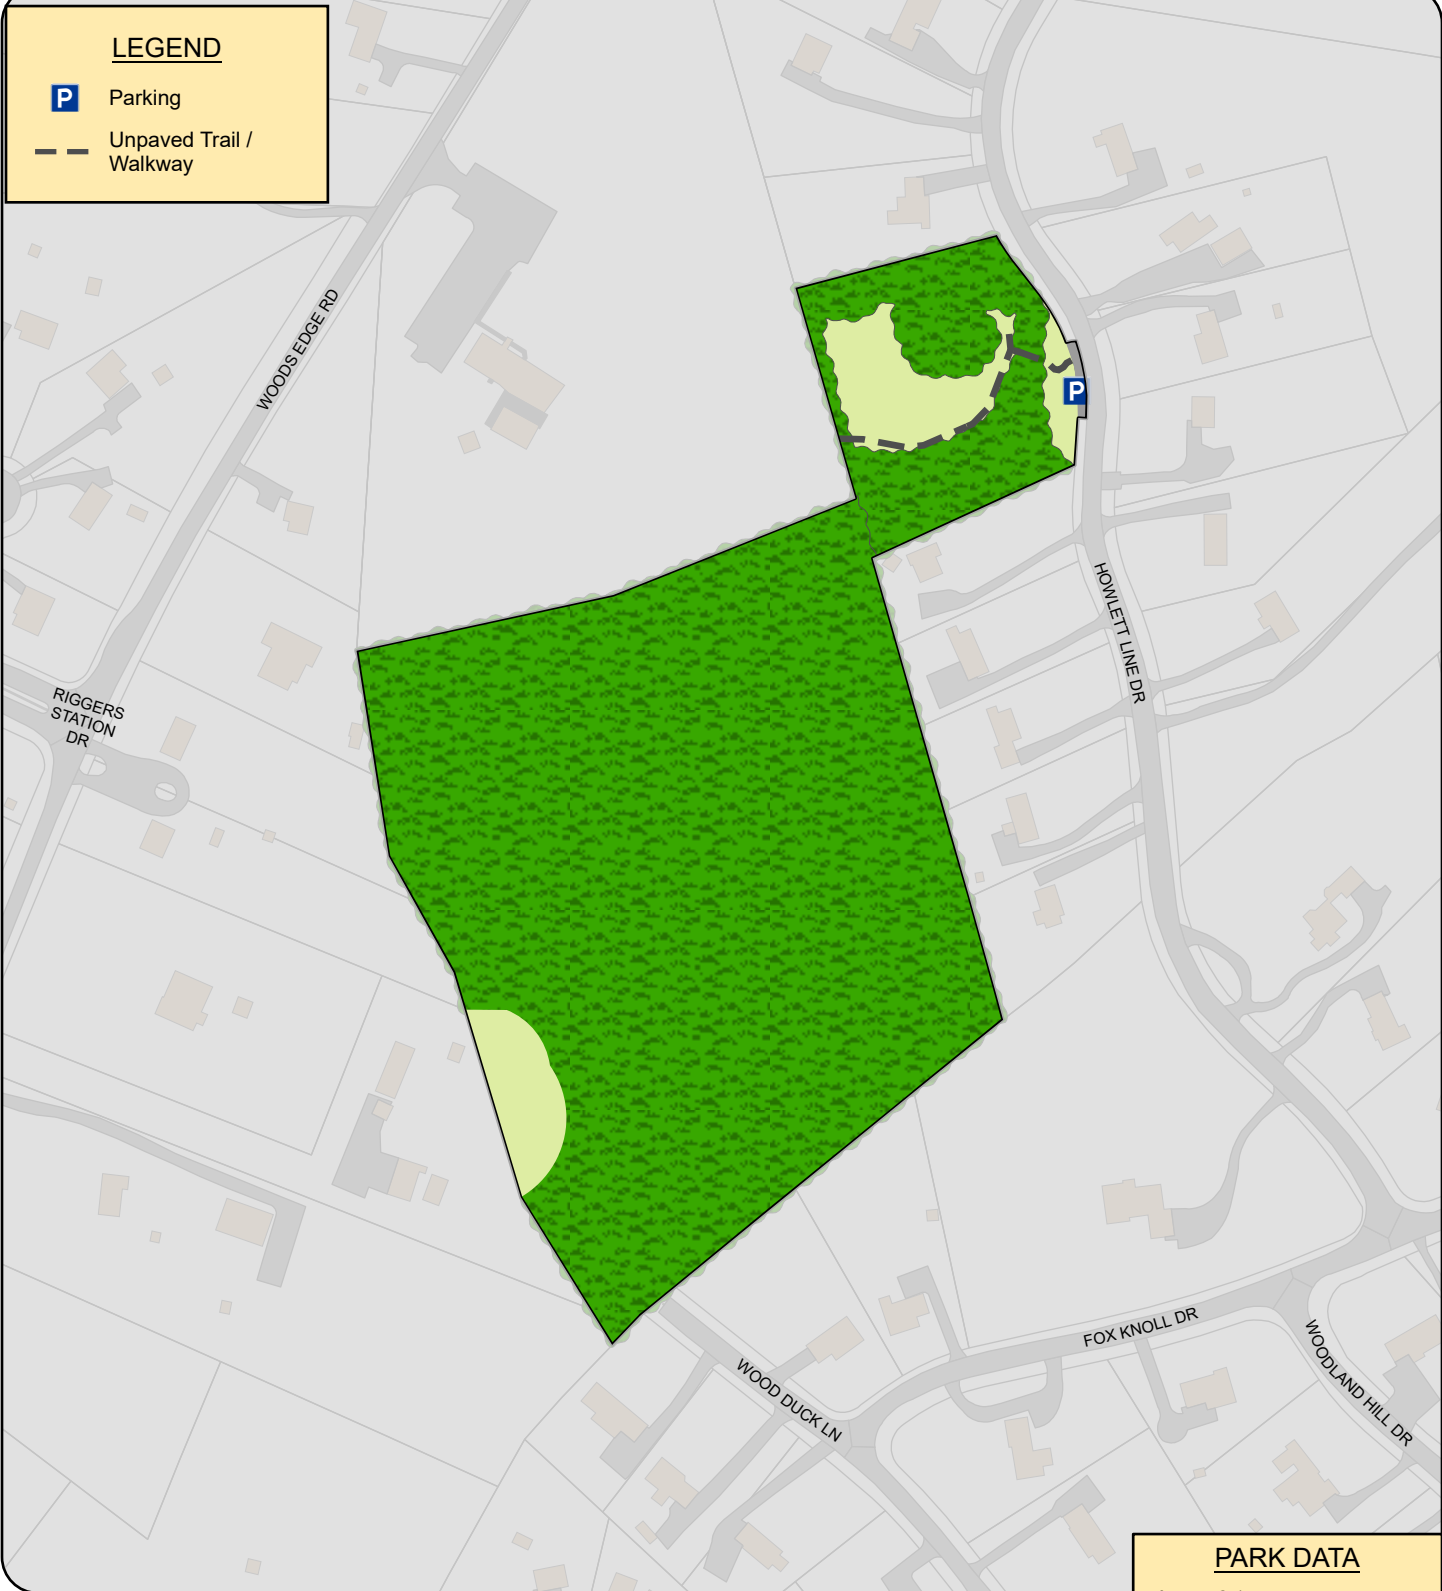

HOWLETT LINE PARK

Chesterfield County, Virginia Parks and Recreation

LEGEND

-  Parking
-  Unpaved Trail / Walkway

PARK DATA

- Acres: 2.1
- Miles of Trail: 0.07
- Parking Spaces: 3
- Magisterial District: Bermuda
- Maintenance District: 1
- GPIN: 8076468773