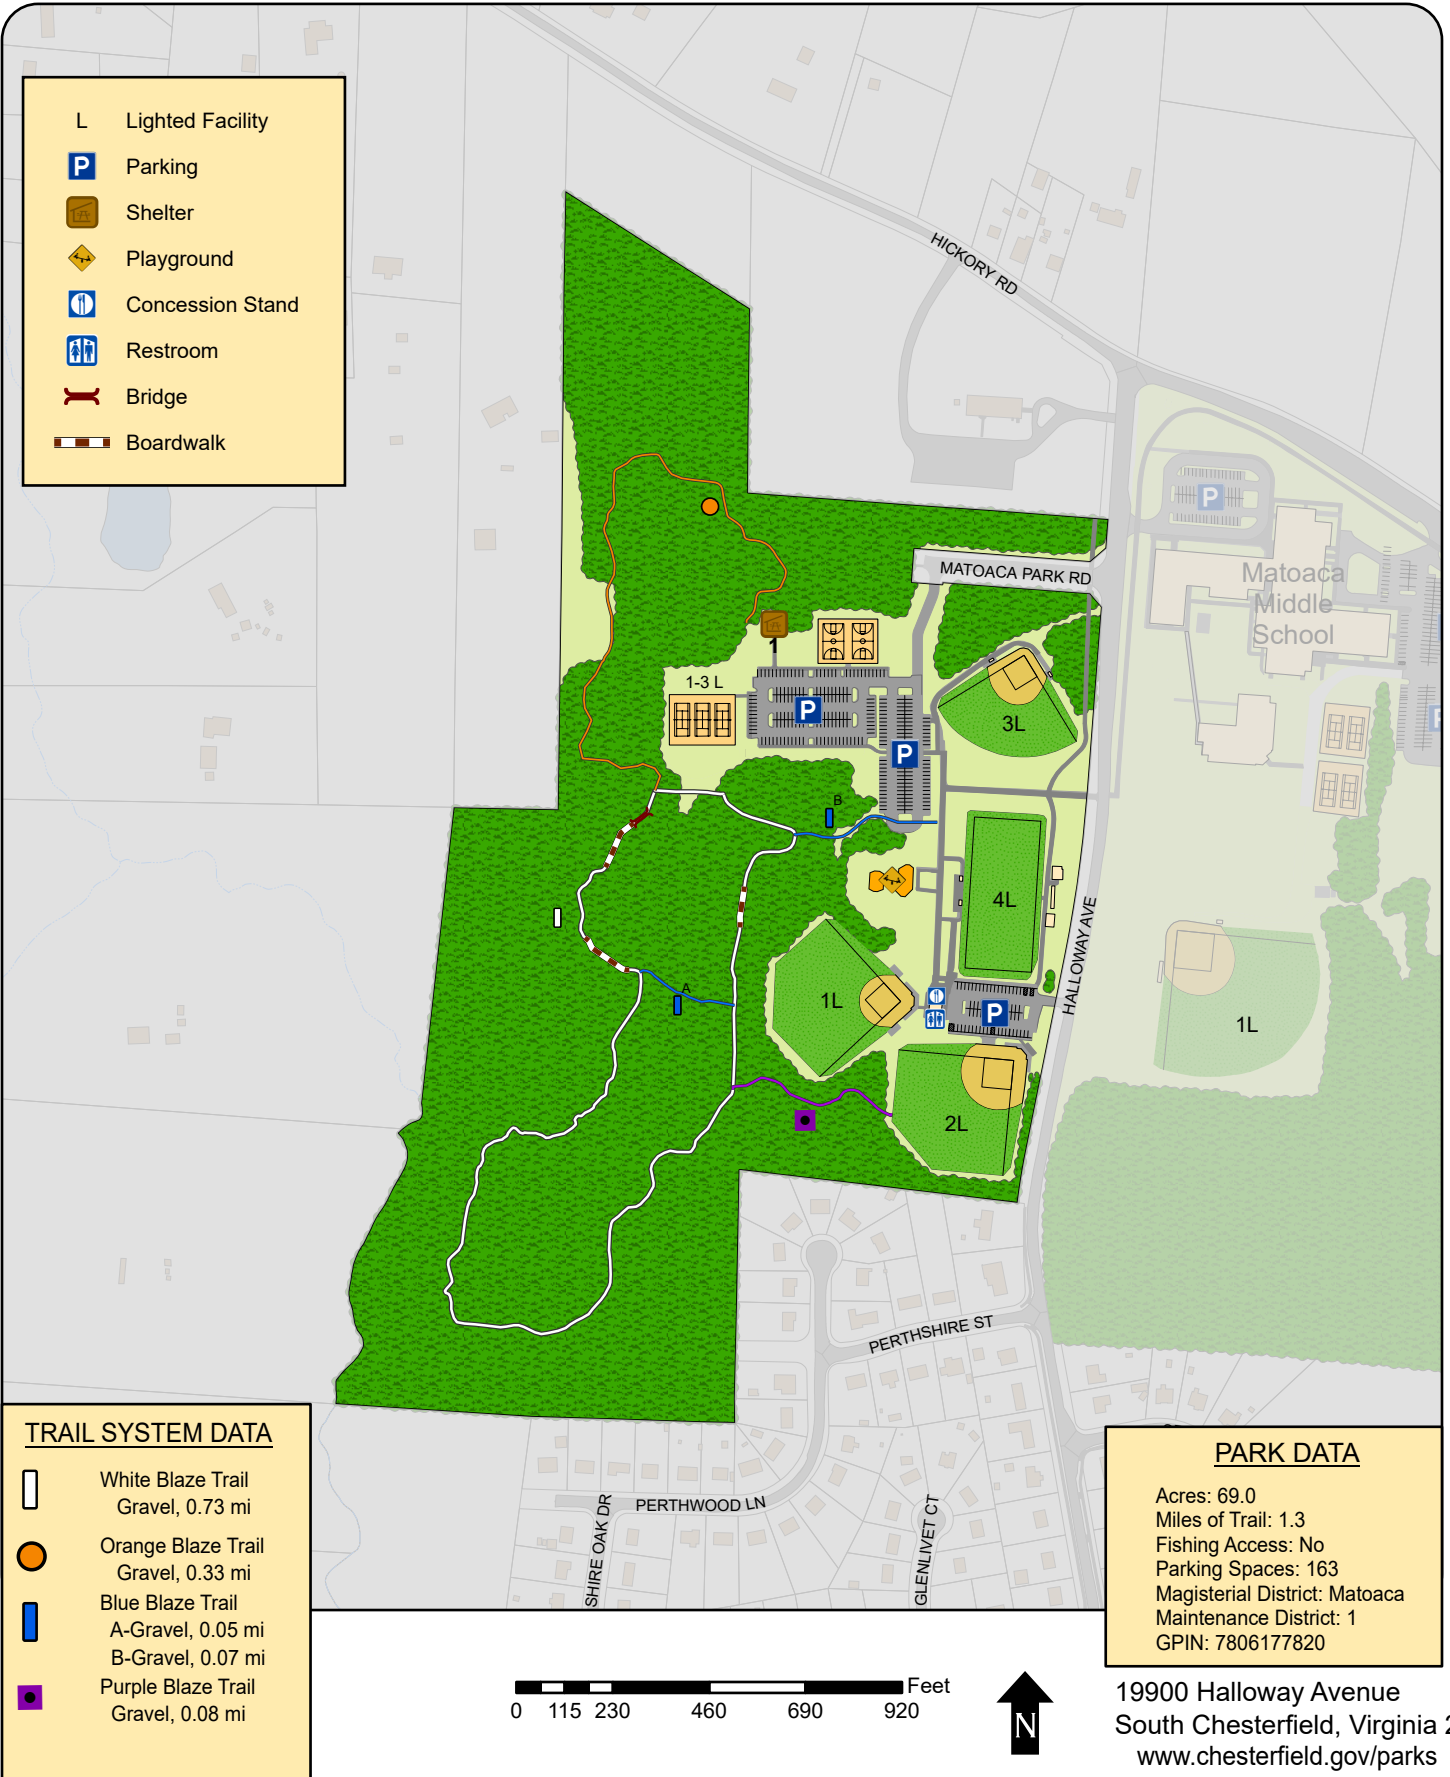

MATOACA PARK

Chesterfield County, Virginia Parks and Recreation

- L Lighted Facility
- P Parking
- Shelter
- Playground
- Concession Stand
- Restroom
- Bridge
- Boardwalk

- TRAIL SYSTEM DATA**
- White Blaze Trail
Gravel, 0.73 mi
 - Orange Blaze Trail
Gravel, 0.33 mi
 - Blue Blaze Trail
A-Gravel, 0.05 mi
B-Gravel, 0.07 mi
 - Purple Blaze Trail
Gravel, 0.08 mi

- PARK DATA**
- Acres: 69.0
 - Miles of Trail: 1.3
 - Fishing Access: No
 - Parking Spaces: 163
 - Magisterial District: Matoaca
 - Maintenance District: 1
 - GPIN: 7806177820

1990 Halloway Avenue
 South Chesterfield, Virginia 23803
www.chesterfield.gov/parks