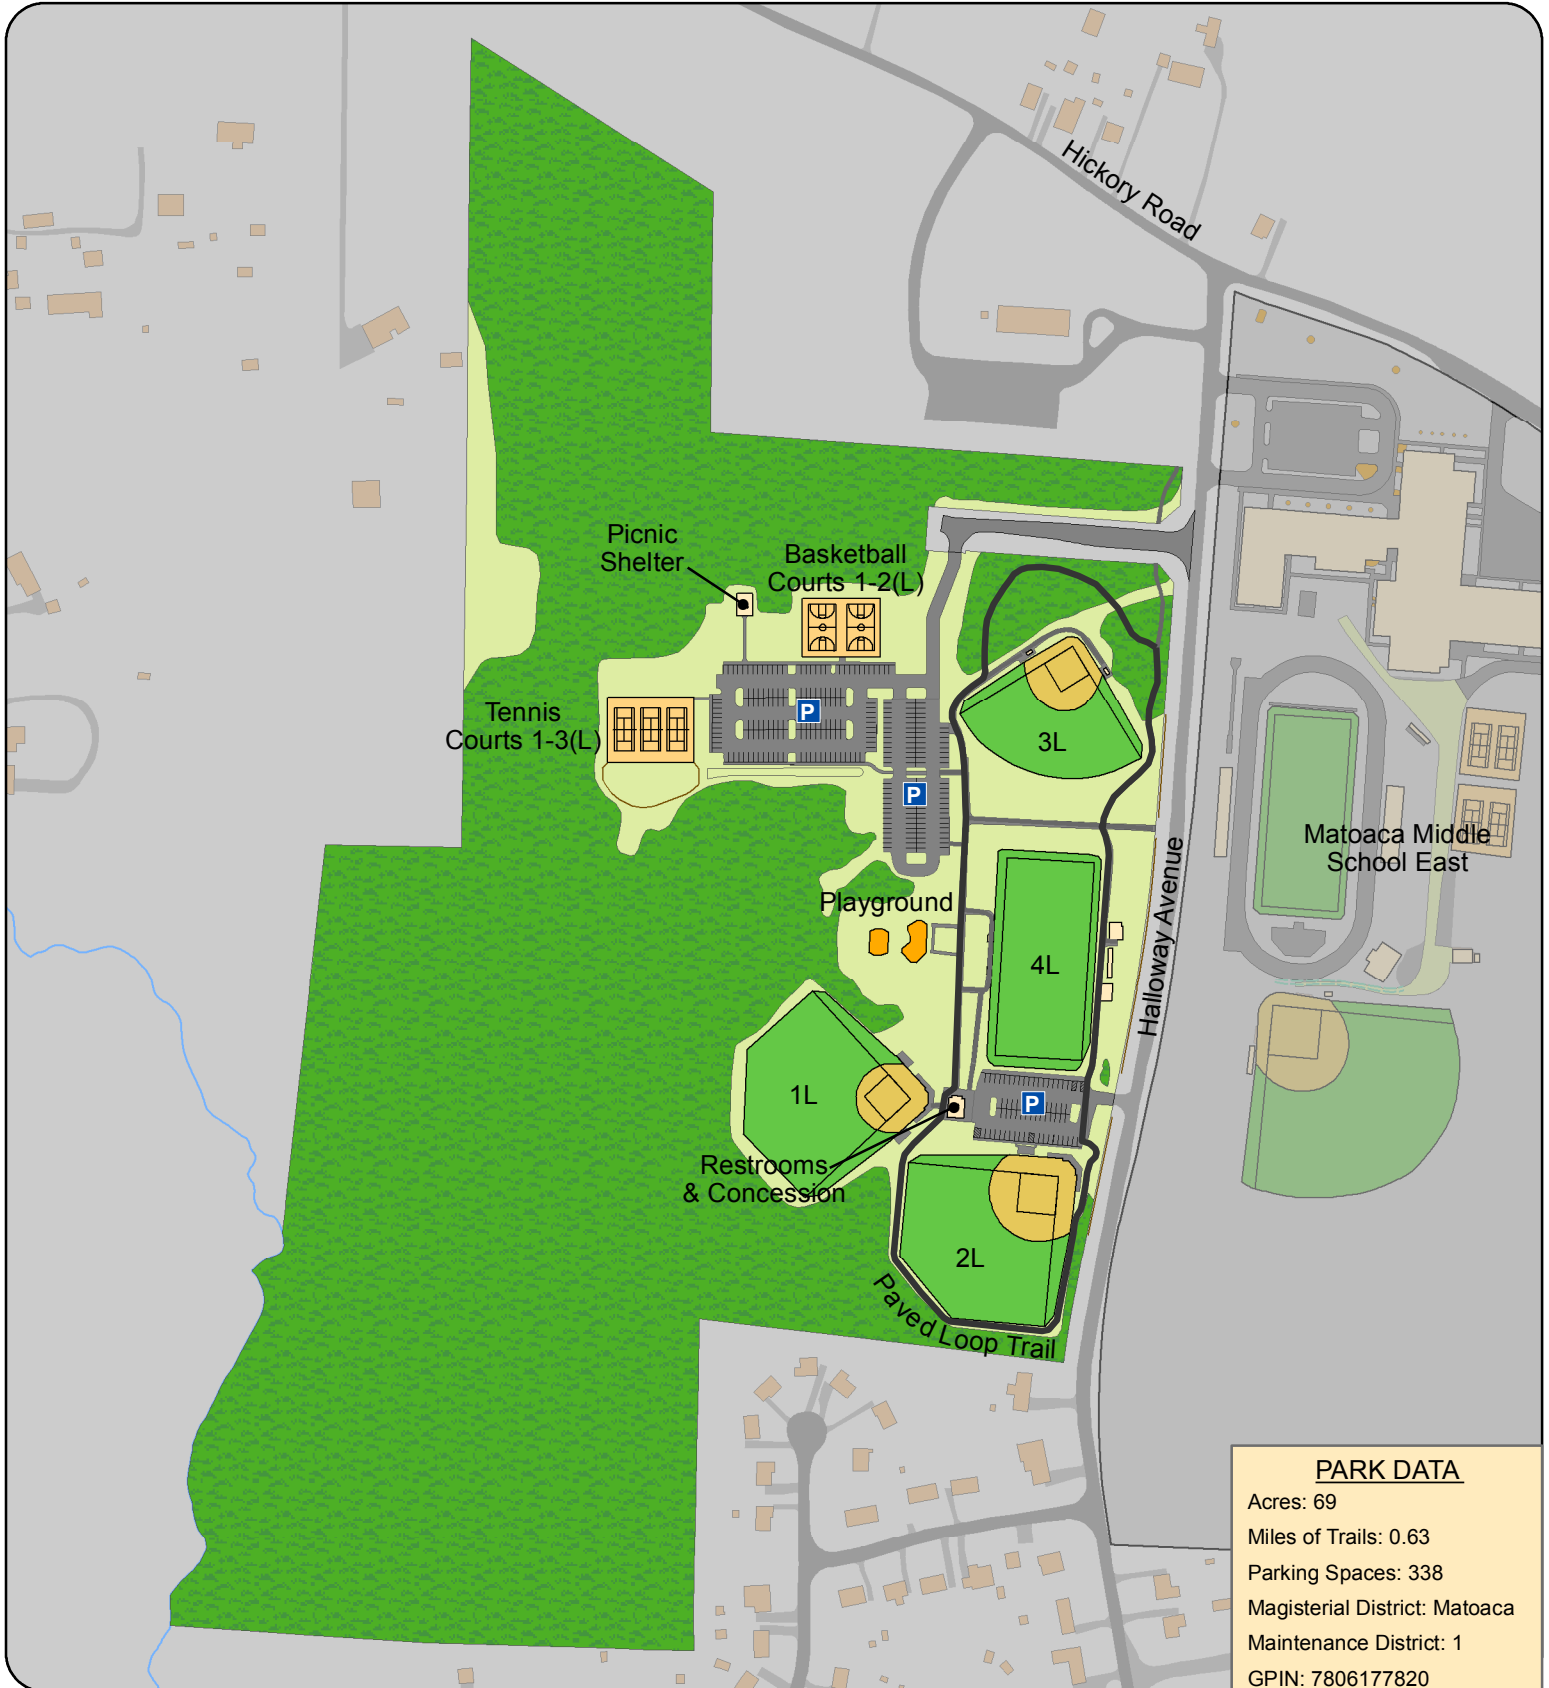

MATOACA PARK

Chesterfield County, Virginia Parks and Recreation

PARK DATA

Acres: 69
 Miles of Trails: 0.63
 Parking Spaces: 338
 Magisterial District: Matoaca
 Maintenance District: 1
 GPIN: 7806177820

LEGEND

L = Lighted
 P = Parking Lot

Park and Program Information: 748-1623
 Shelter Reservation: 751-4696
 Field Reservation: 751-4199
 Emergency: 911 Non-emergency: 748-1251

Website: www.chesterfield.gov/parks
 Address: 1990 Halloway Avenue
 Matoaca, VA 23803