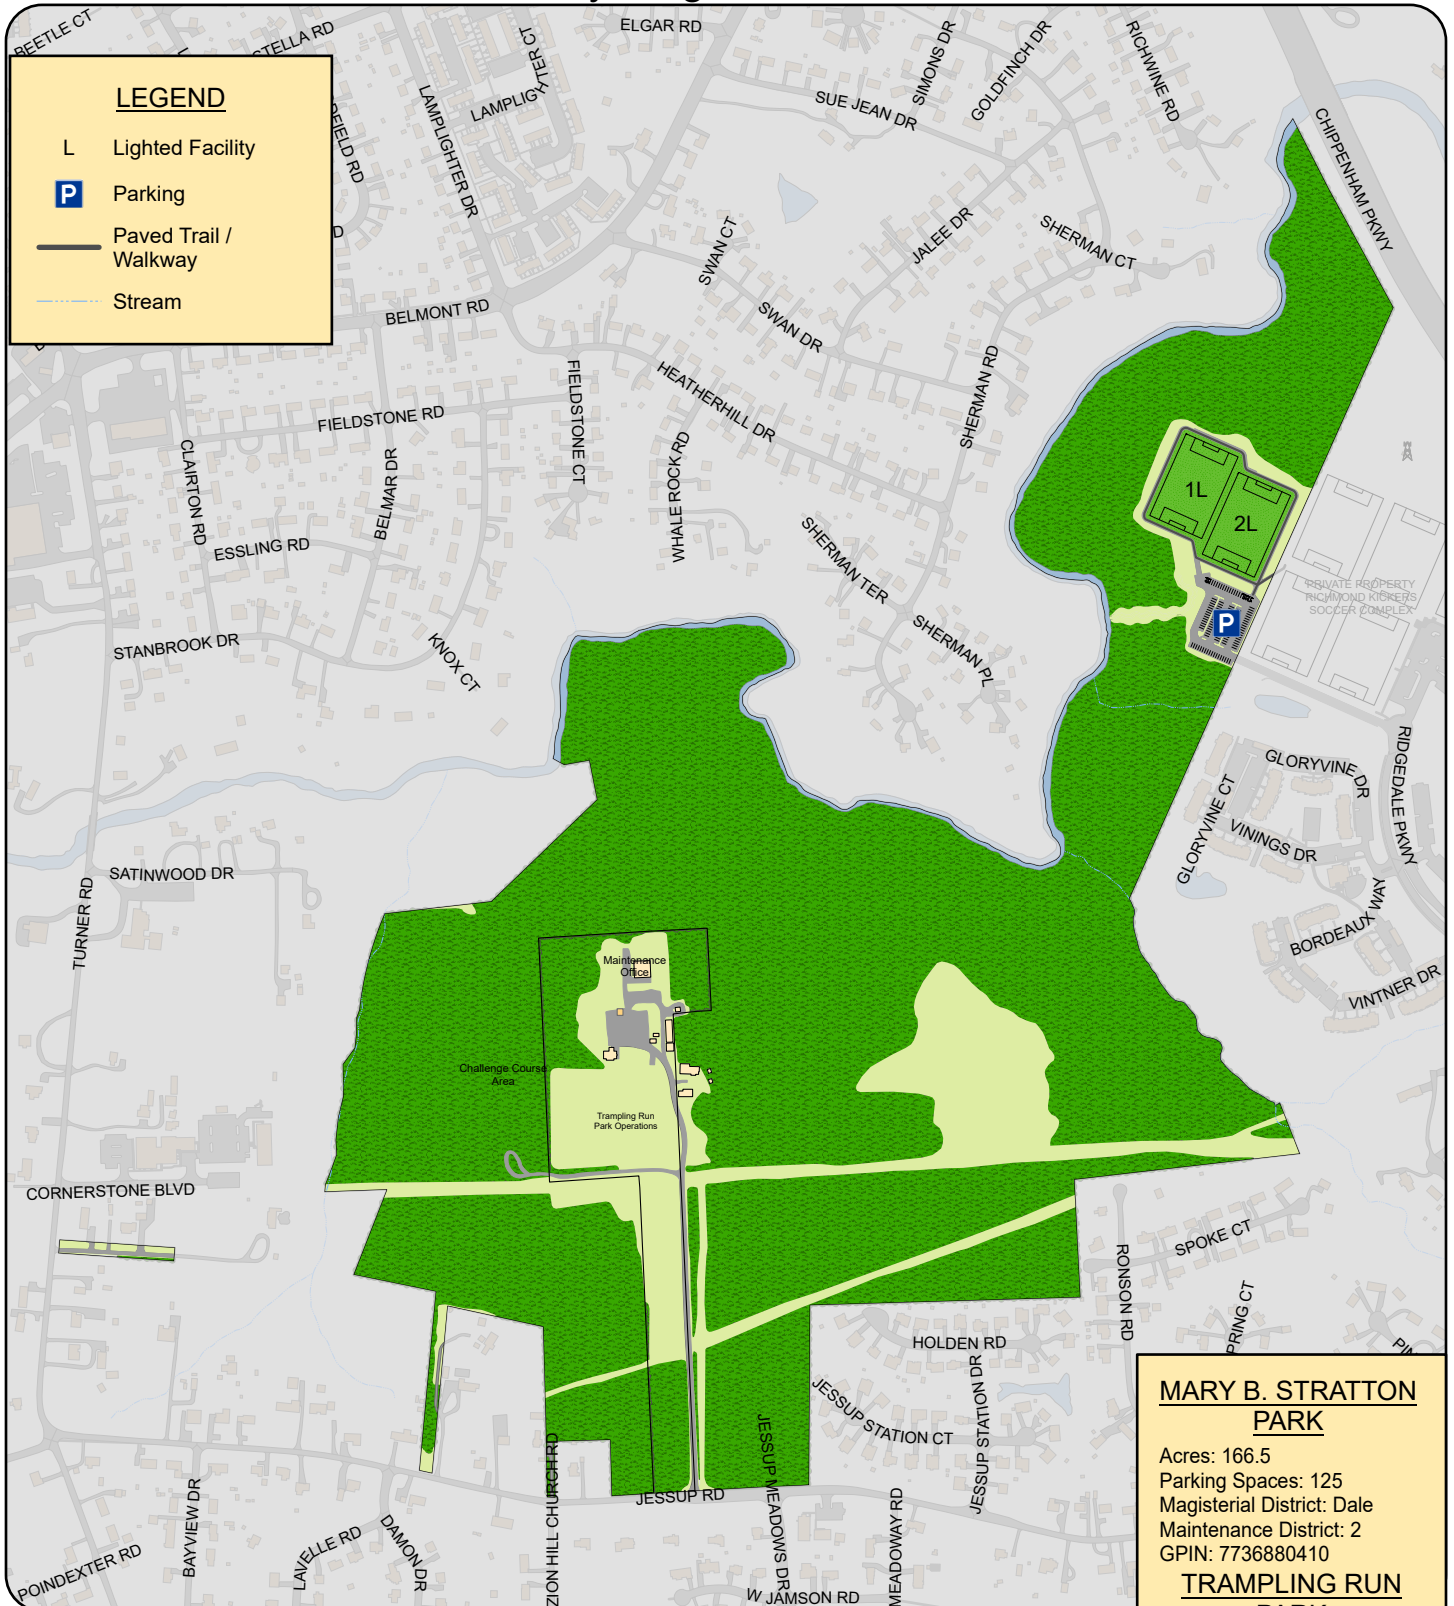

MARY B. STRATTON PARK & TRAMPLING RUN PARK

Chesterfield County, Virginia Parks and Recreation

LEGEND

- L Lighted Facility
- P Parking
- Paved Trail / Walkway
- Stream

MARY B. STRATTON PARK

Acres: 166.5
 Parking Spaces: 125
 Magisterial District: Dale
 Maintenance District: 2
 GPIN: 7736880410

TRAMPLING RUN PARK

Acres: 15.1
 Parking Spaces: 0
 Magisterial District: Dale
 Maintenance District: 2
 GPIN: 7716888318

Park/Program Information: 748-1623
 Shelter Reservation: 751-4696
 Field Reservation: 751-4199
 Emergency: 911 Non-emergency: 748-1251
 Website: www.chesterfield.gov/parks

Address: 5201 Ridgedale Parkway (Stratton)
 5801 Jessup Road (Trampling Run)
 North Chesterfield, Virginia 23234

Issue Date: 5/22/2020