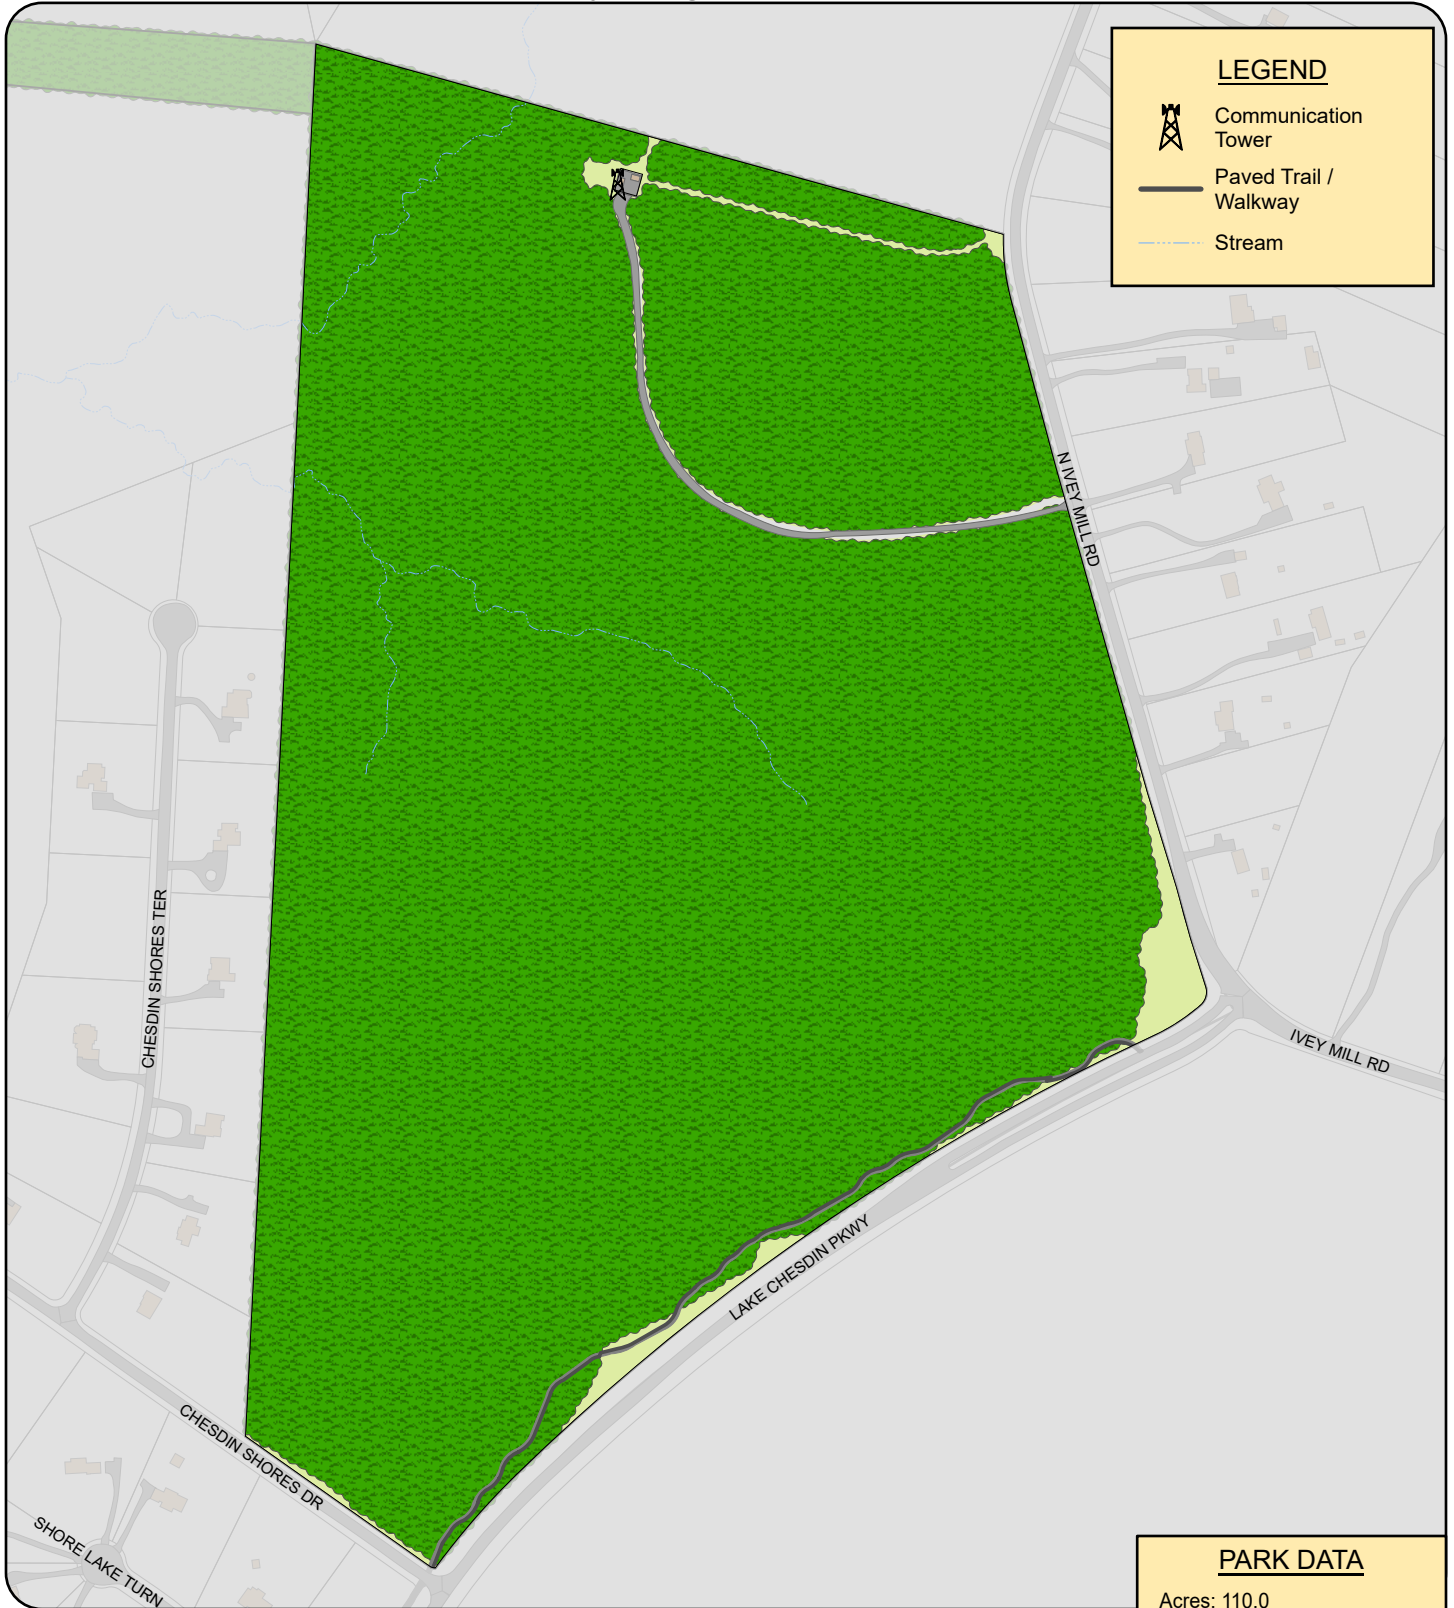

# LAKE CHESDIN PARK

Chesterfield County, Virginia Parks and Recreation

**LEGEND**

-  Communication Tower
-  Paved Trail / Walkway
-  Stream

**PARK DATA**

- Acres: 110.0
- Miles of Trail: 0.4
- Parking Spaces: 0
- Magisterial District: Matoaca
- Maintenance District: 1
- GPIN: 7346301881