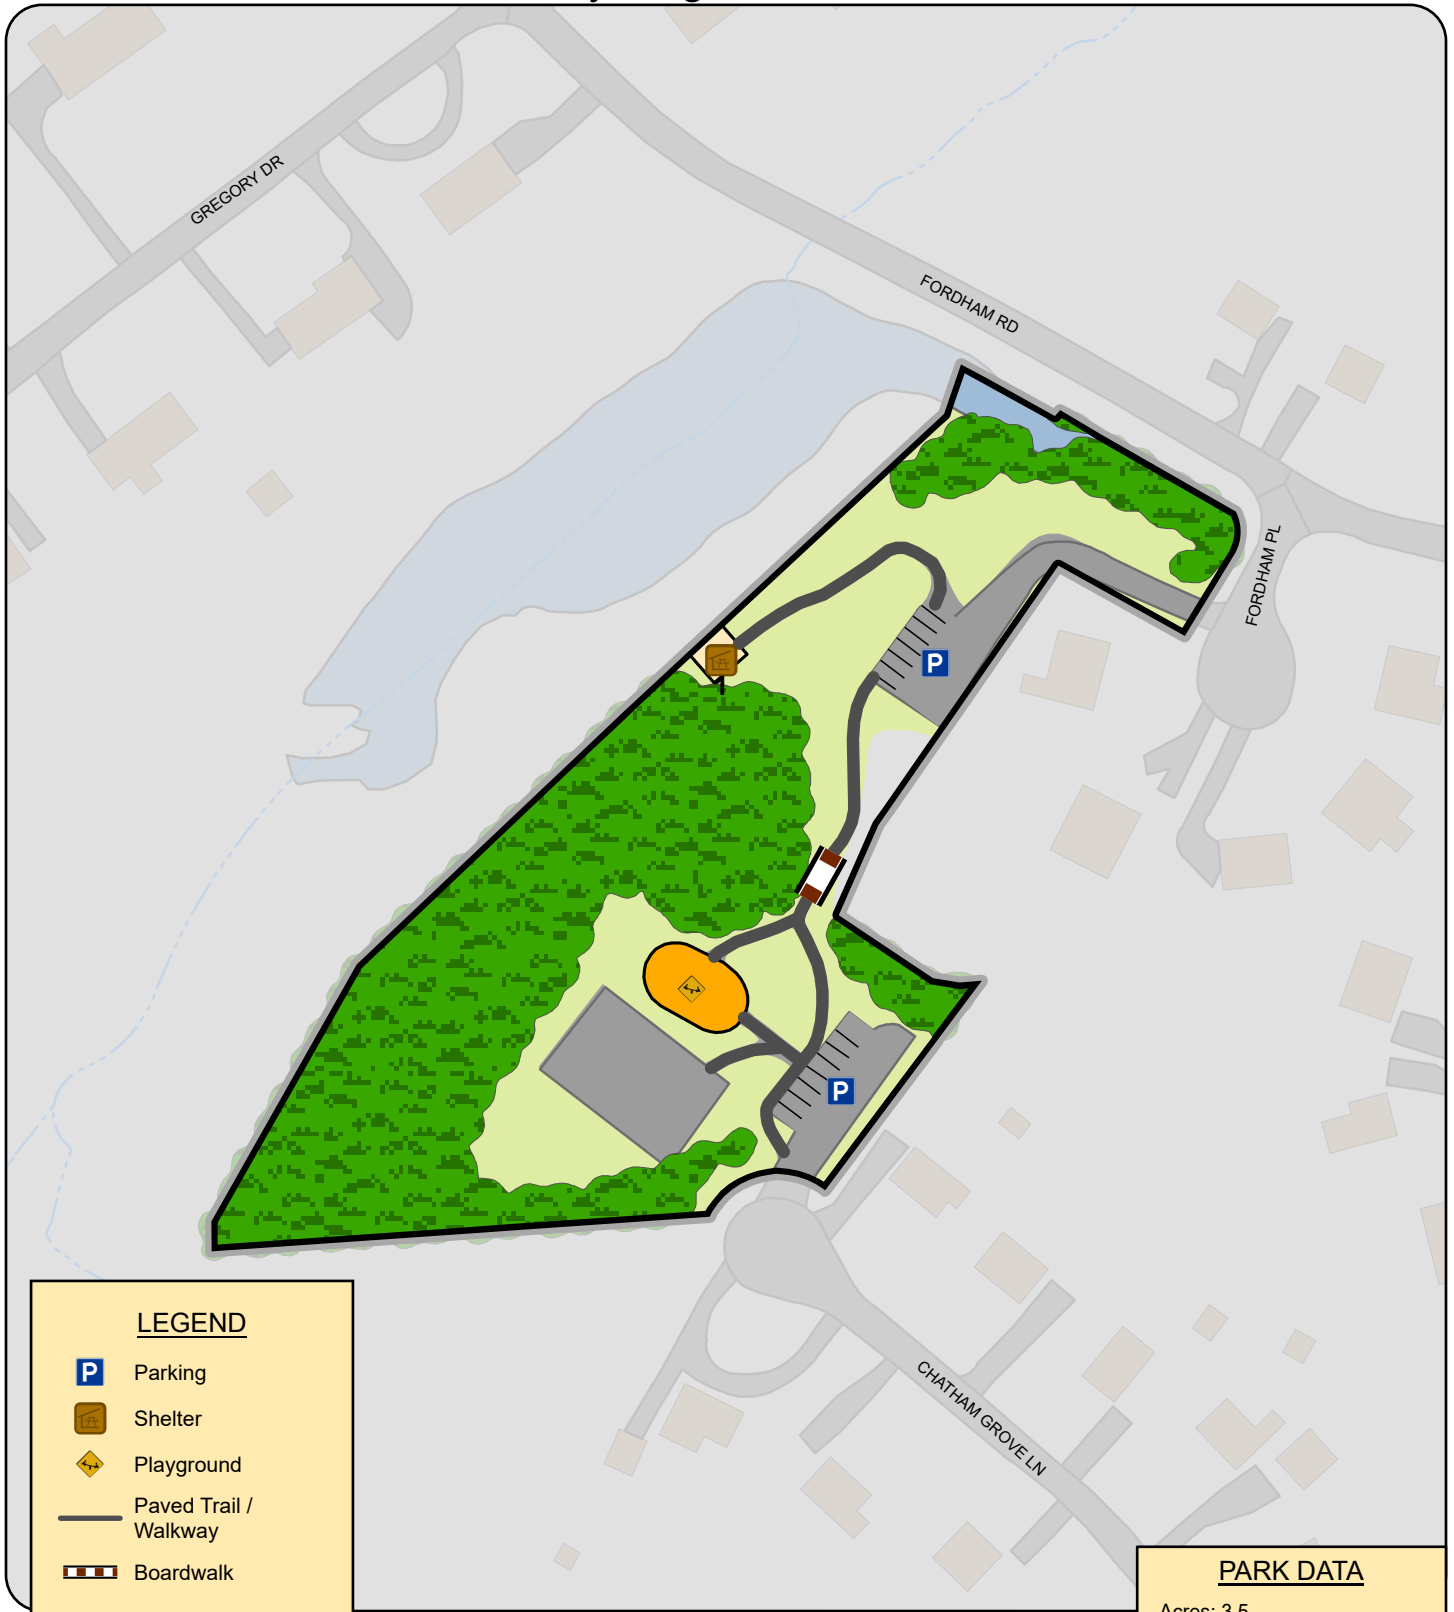

# FERNBROOK PARK

Chesterfield County, Virginia Parks and Recreation

**LEGEND**

- Parking
- Shelter
- Playground
- Paved Trail / Walkway
- Boardwalk

**PARK DATA**

- Acres: 3.5
- Miles of Trail: 0.0
- Parking Spaces: 8
- Magisterial District: Dale
- Maintenance District: 3
- GPIN: 7546855073