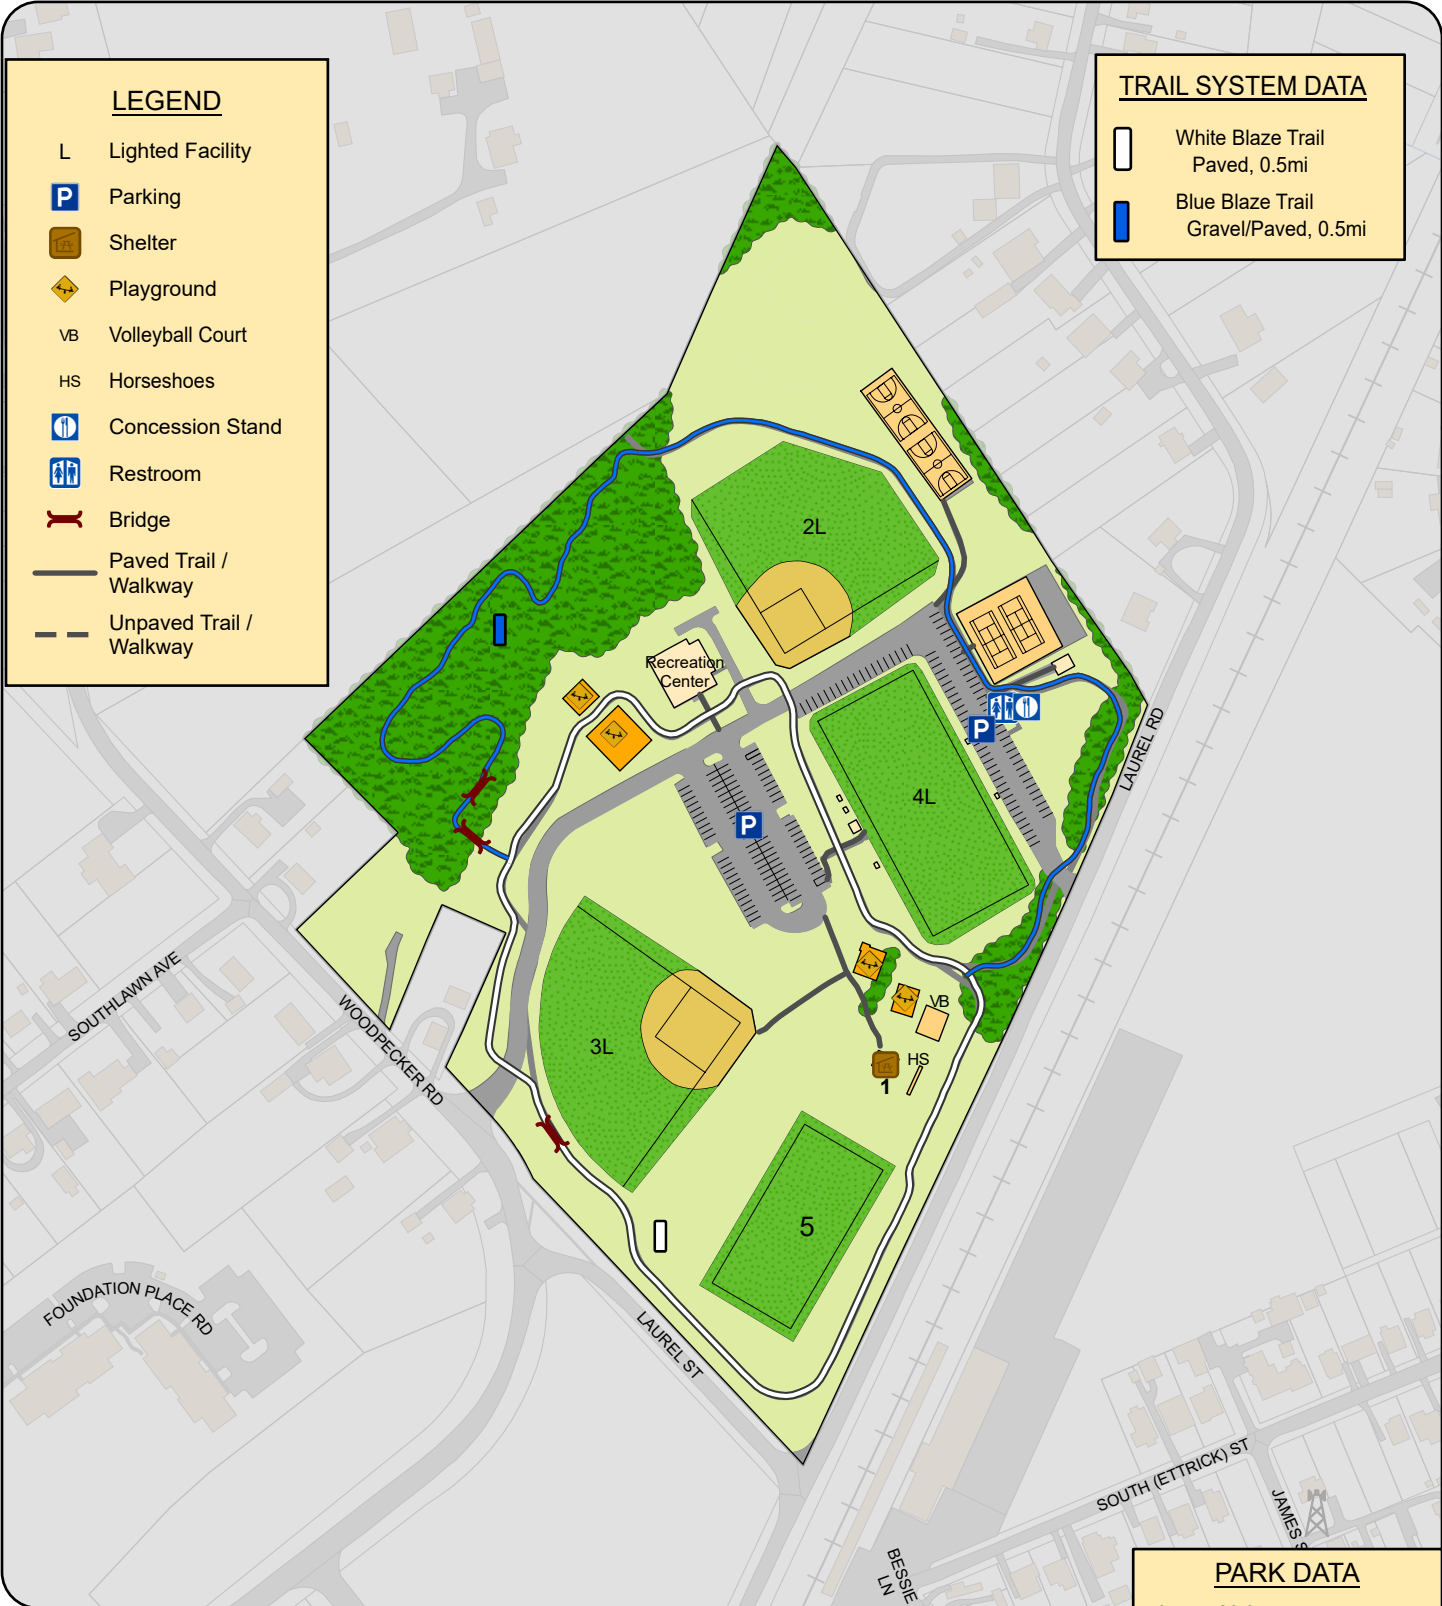

ETTRICK PARK

Chesterfield County, Virginia Parks and Recreation

LEGEND

- L Lighted Facility
- Parking
- Shelter
- Playground
- VB Volleyball Court
- HS Horseshoes
- Concession Stand
- Restroom
- Bridge
- Paved Trail / Walkway
- Unpaved Trail / Walkway

TRAIL SYSTEM DATA

- White Blaze Trail
Paved, 0.5mi
- Blue Blaze Trail
Gravel/Paved, 0.5mi

PARK DATA

- Acres: 28.3
- Miles of Trail: 1
- Parking Spaces: 167
- Magisterial District: Matoaca
- Maintenance District: 1
- GPIN: 7946143228

Park/Program Information: 748-1623
 Shelter Reservation: 751-4696
 Field Reservation: 751-4199
 Emergency: 911 Non-emergency: 748-1251
 Website: www.chesterfield.gov/parks

0 70 140 280 420 560 Feet

Address: 20621 Woodpecker Road
 South Chesterfield, Virginia 23803