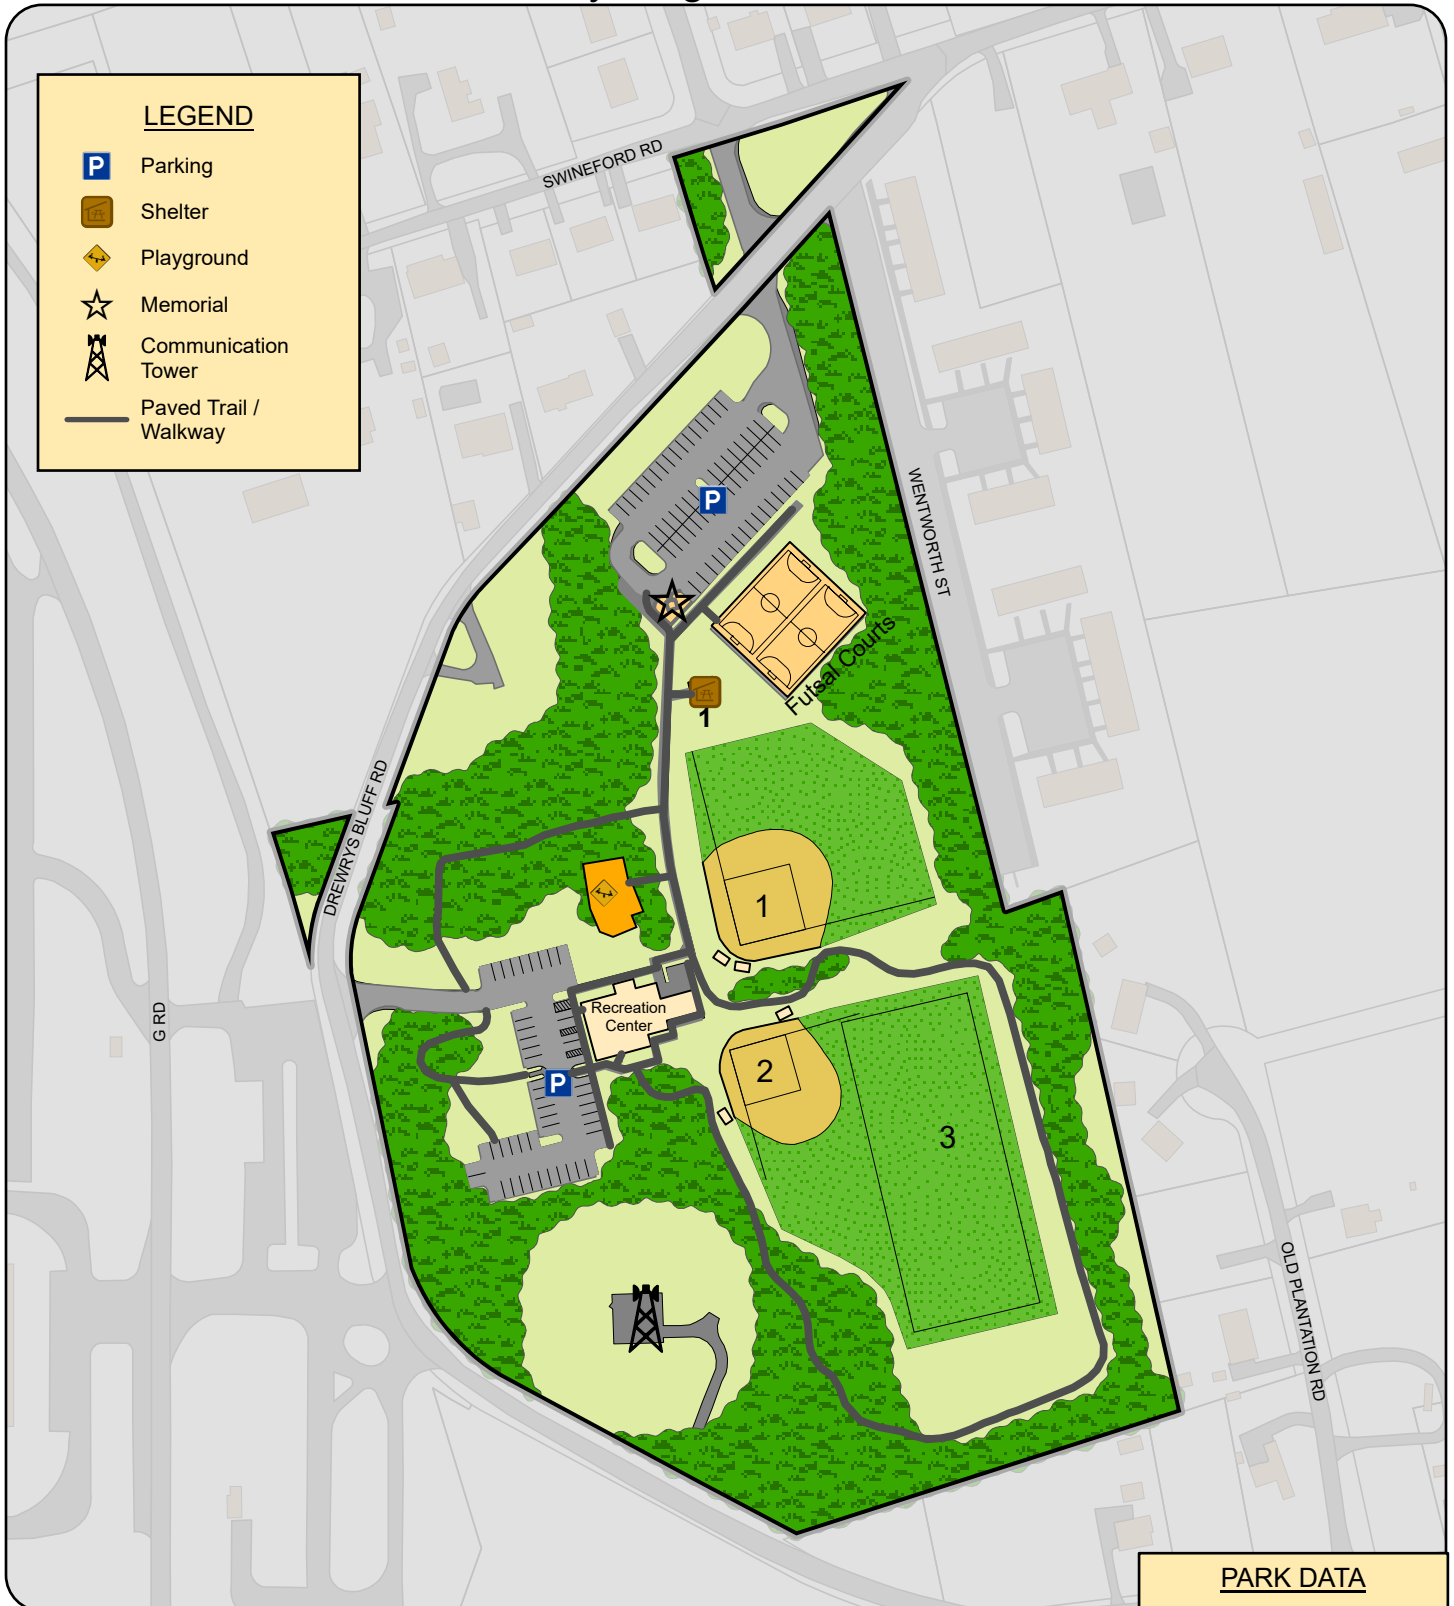

BENSLEY PARK

Chesterfield County, Virginia Parks and Recreation

LEGEND

- Parking
- Shelter
- Playground
- Memorial
- Communication Tower
- Paved Trail / Walkway

PARK DATA

- Acres: 17.0
- Miles of Trail: 0.42
- Parking Spaces: 120
- Magisterial District: Bermuda
- Maintenance District: 2
- GPIN: 7896811718

Park/Program Information: 748-1623
 Shelter Reservation: 751-4696
 Field Reservation: 751-4199
 Emergency: 911 Non-emergency: 748-1251
 Website: www.chesterfield.gov/parks

Address: 2900 Drewry's Bluff Road
 North Chesterfield, Virginia 23237