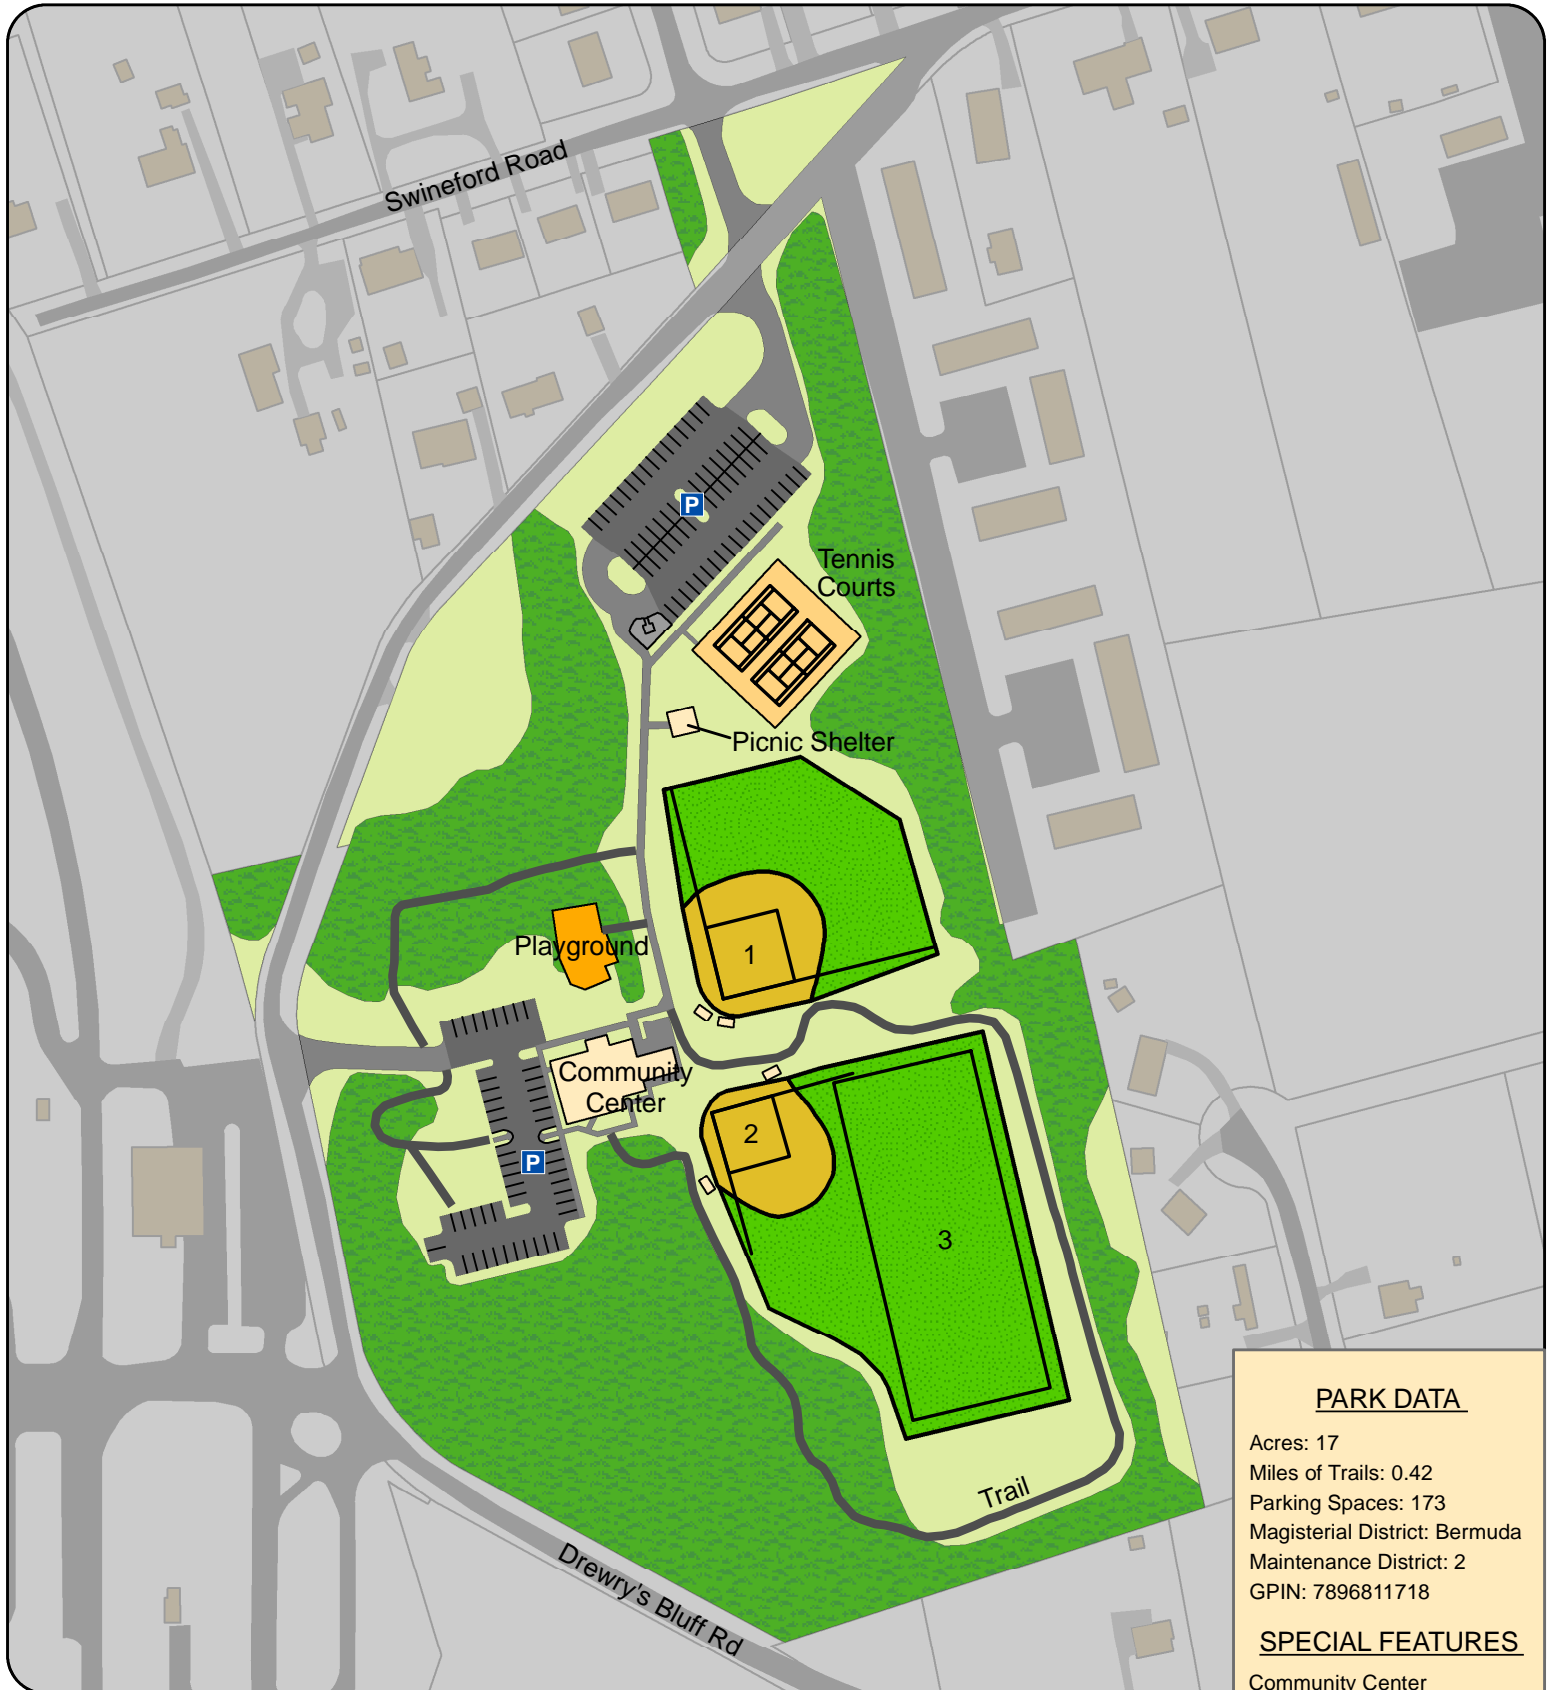

# BENSLEY PARK

Chesterfield County, Virginia Parks and Recreation

### PARK DATA

Acres: 17  
 Miles of Trails: 0.42  
 Parking Spaces: 173  
 Magisterial District: Bermuda  
 Maintenance District: 2  
 GPIN: 7896811718

### SPECIAL FEATURES

Community Center

### LEGEND

L = Lighted  
 P = Parking Lot

Park and Program Information: 748-1623  
 Shelter Reservation: 751-4696  
 Field Reservation: 751-4199  
 Emergency: 911 Non-emergency: 748-1251

Website: [www.chesterfield.gov/parks](http://www.chesterfield.gov/parks)  
 Address: 2900 Drewry's Bluff Rd  
 North Chesterfield, VA 23237